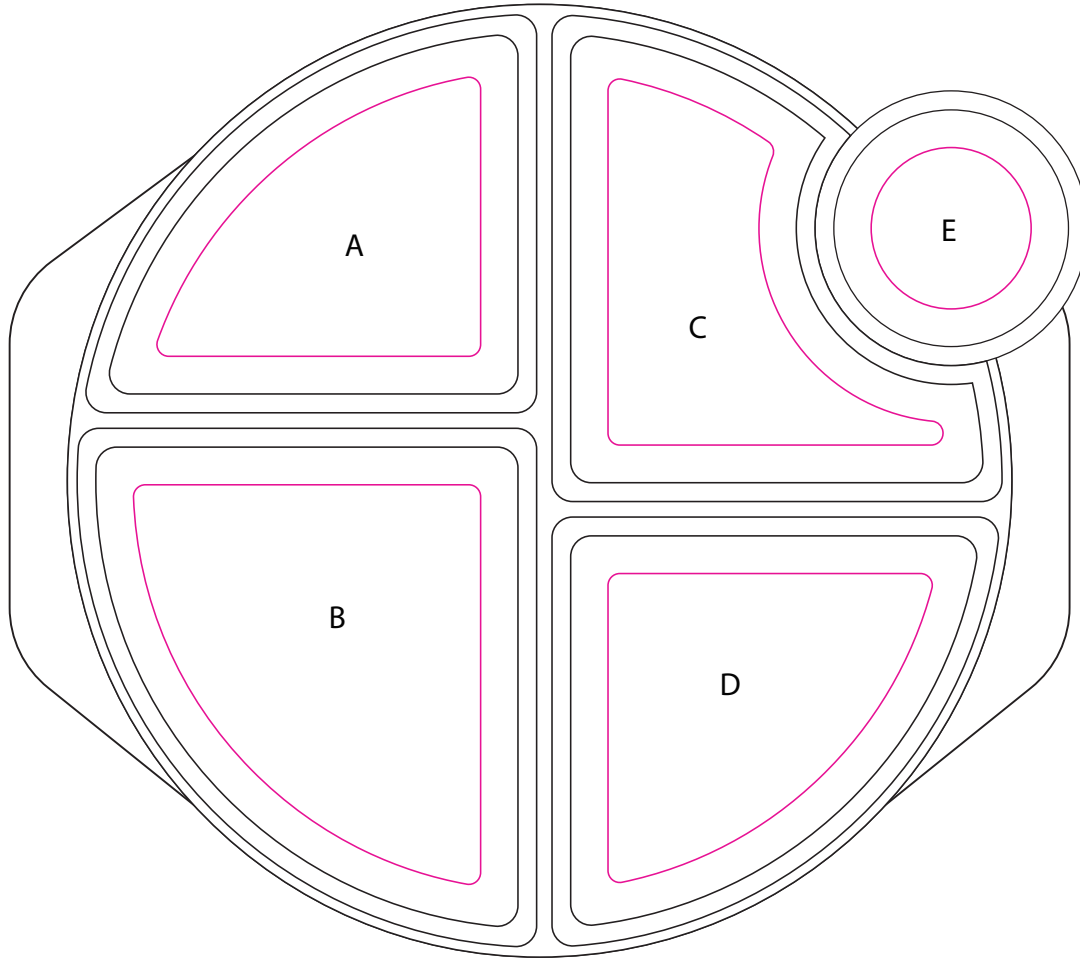

Product: PCH350
Product Size: 28.5x25.2x2.1cm
Decoration Options: High Fire Decal Print

Shown at 50% actual size

A: Print size:85.5mm(w) x 74mm(h)

B: Print size:92mm(w) x 105mm(h)

C: Print size:88.5mm(w) x 97mm(h)

D: Print size:85mm(w) x 80mm(h)

E: Print size:42mm(w) x 42mm(h)