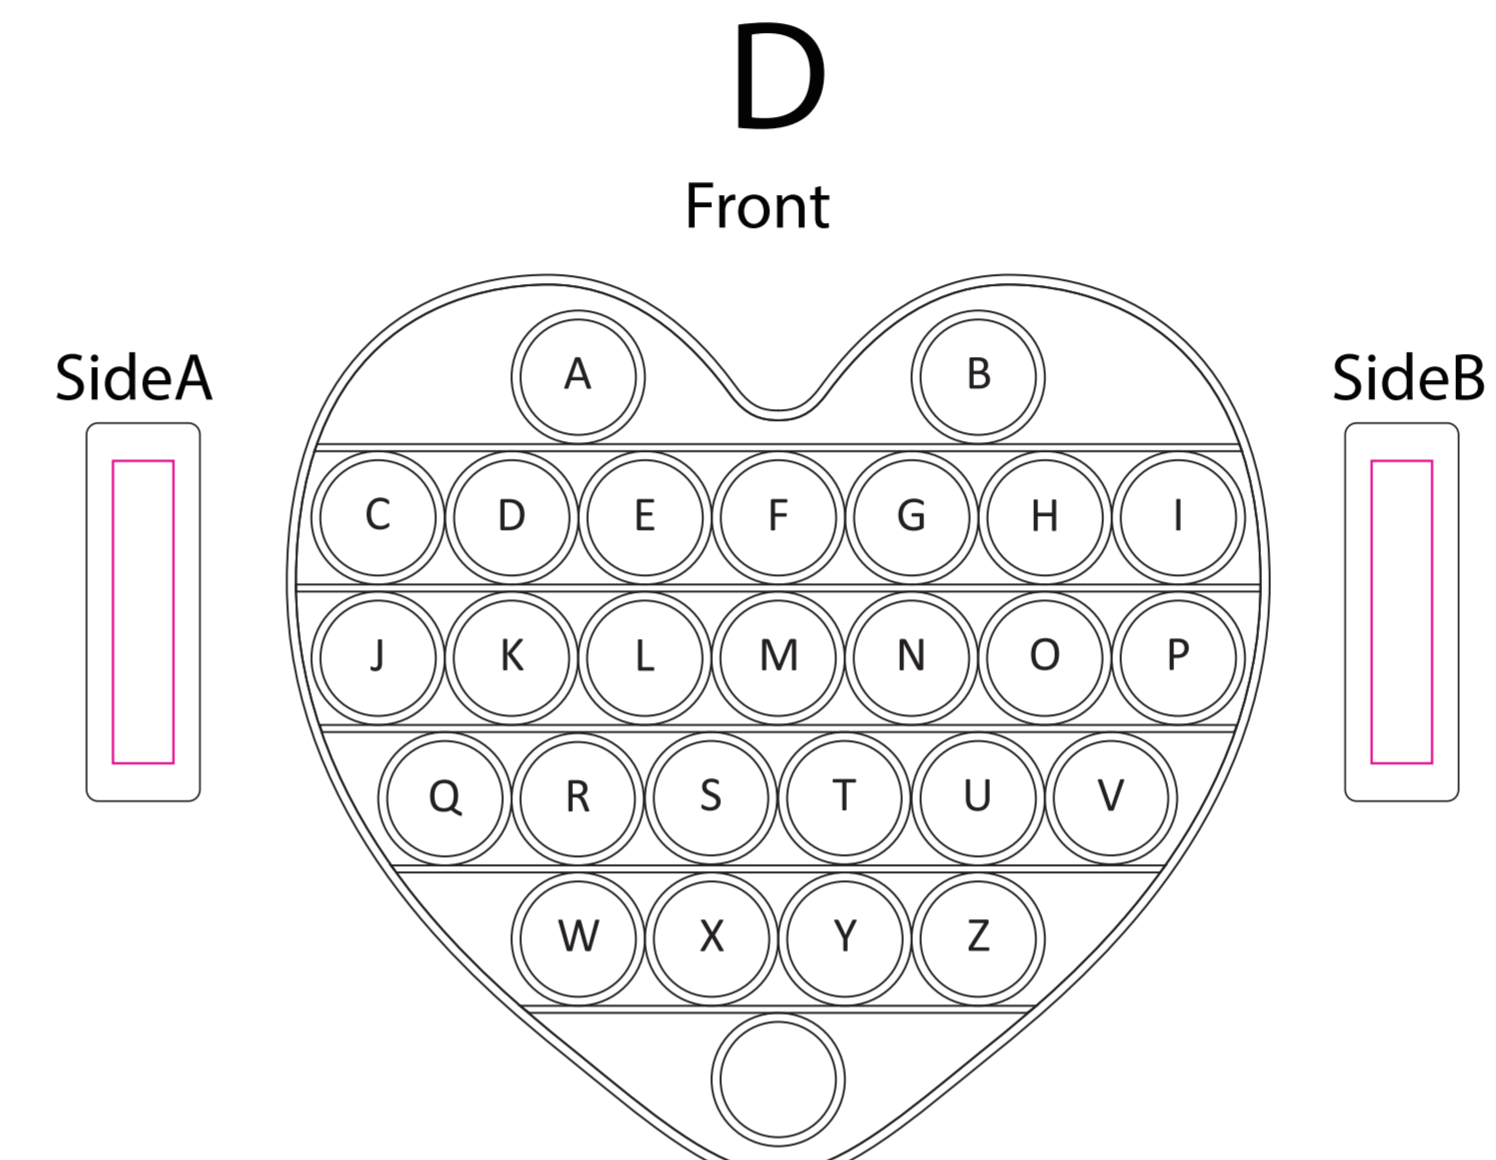

## Special shapes

Shown at 100% actual size  
 Print size:8mm(w) x 40mm(h)

Shown at 100% actual size  
 SideA: Print size:8mm(w) x 40mm(h)  
 SideB/C: Print size:30mm(w) x 8mm(h)

Shown at 100% actual size  
 SideA/B: Print size:8mm(w) x 30mm(h)  
 SideC: Print size:40mm(w) x 8mm(h)

Shown at 100% actual size  
 Print size:40mm(w) x 8mm(h)

## Standard Shapes

Shown at 100% actual size  
Print size:8mm(w) x 40mm(h)

Shown at 100% actual size  
Print size:8mm(w) x 40mm(h)

Shown at 100% actual size  
Print size:8mm(w) x 40mm(h)

Shown at 100% actual size  
Print size:8mm(w) x 40mm(h)

Shown at 100% actual size  
Print size:15mm(w) x 8mm(h)