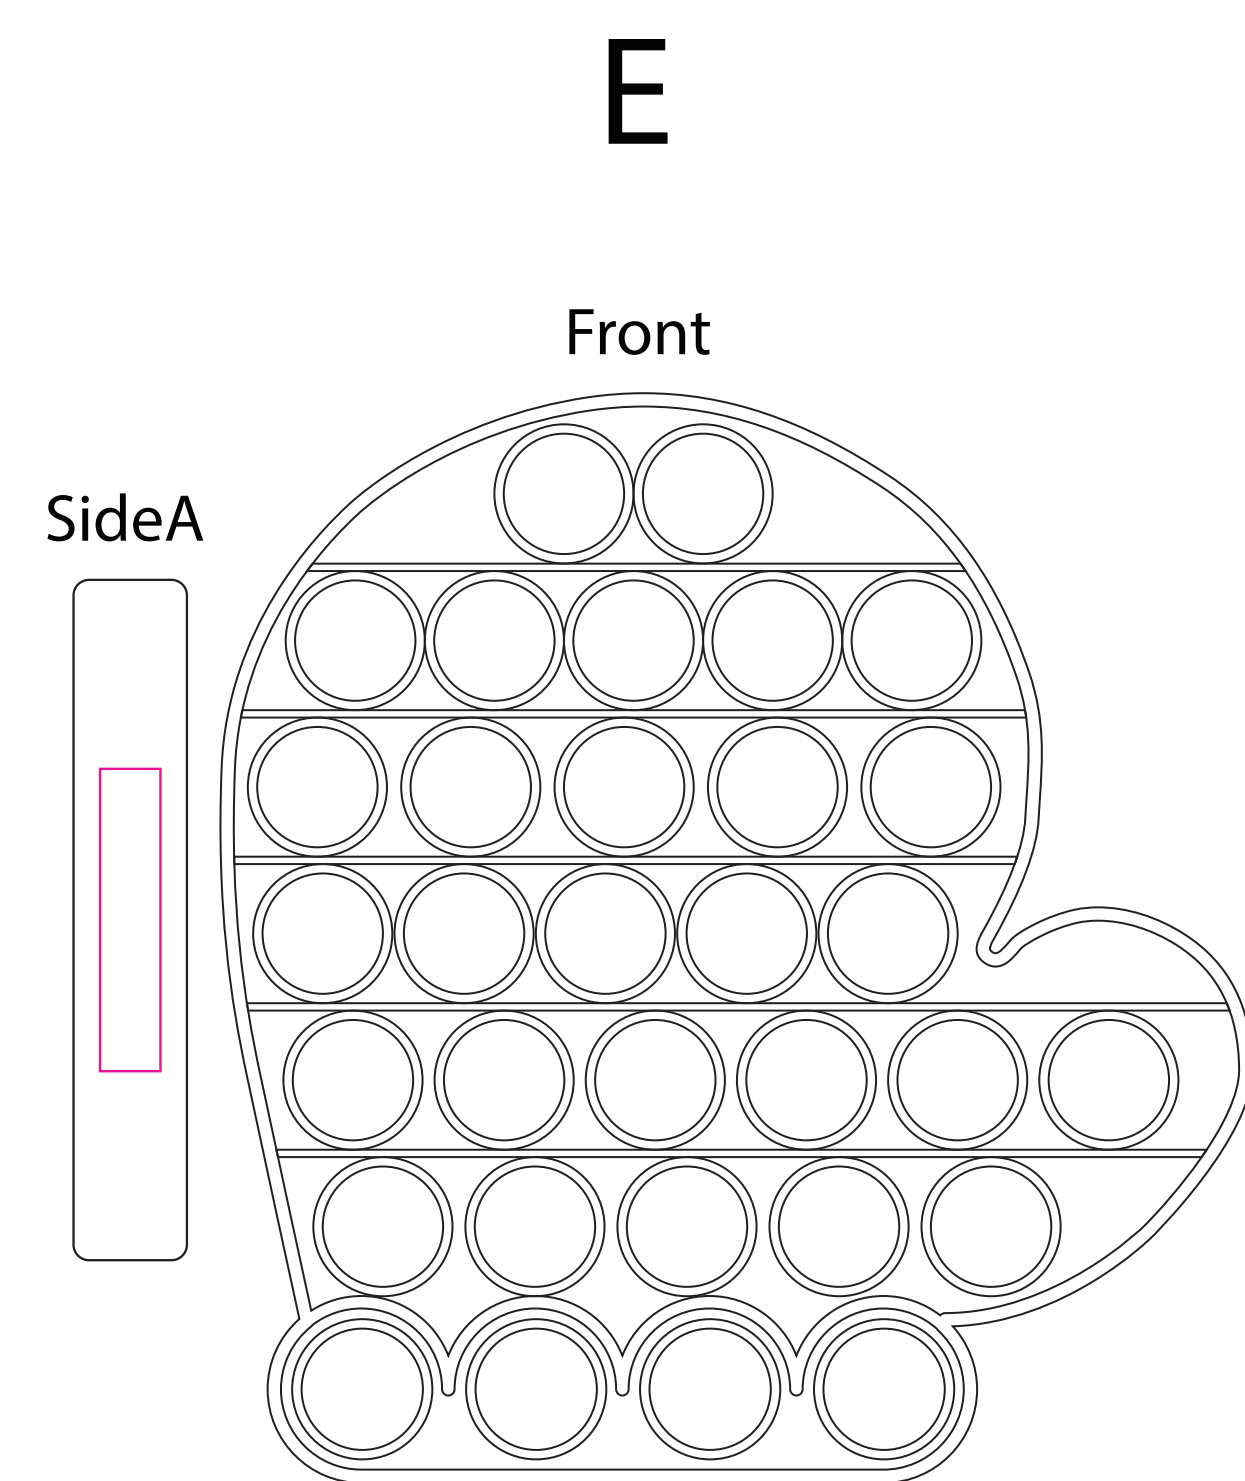

Cartoon shapes

Shown at 100% actual size
Print size:8mm(w) x 40mm(h)