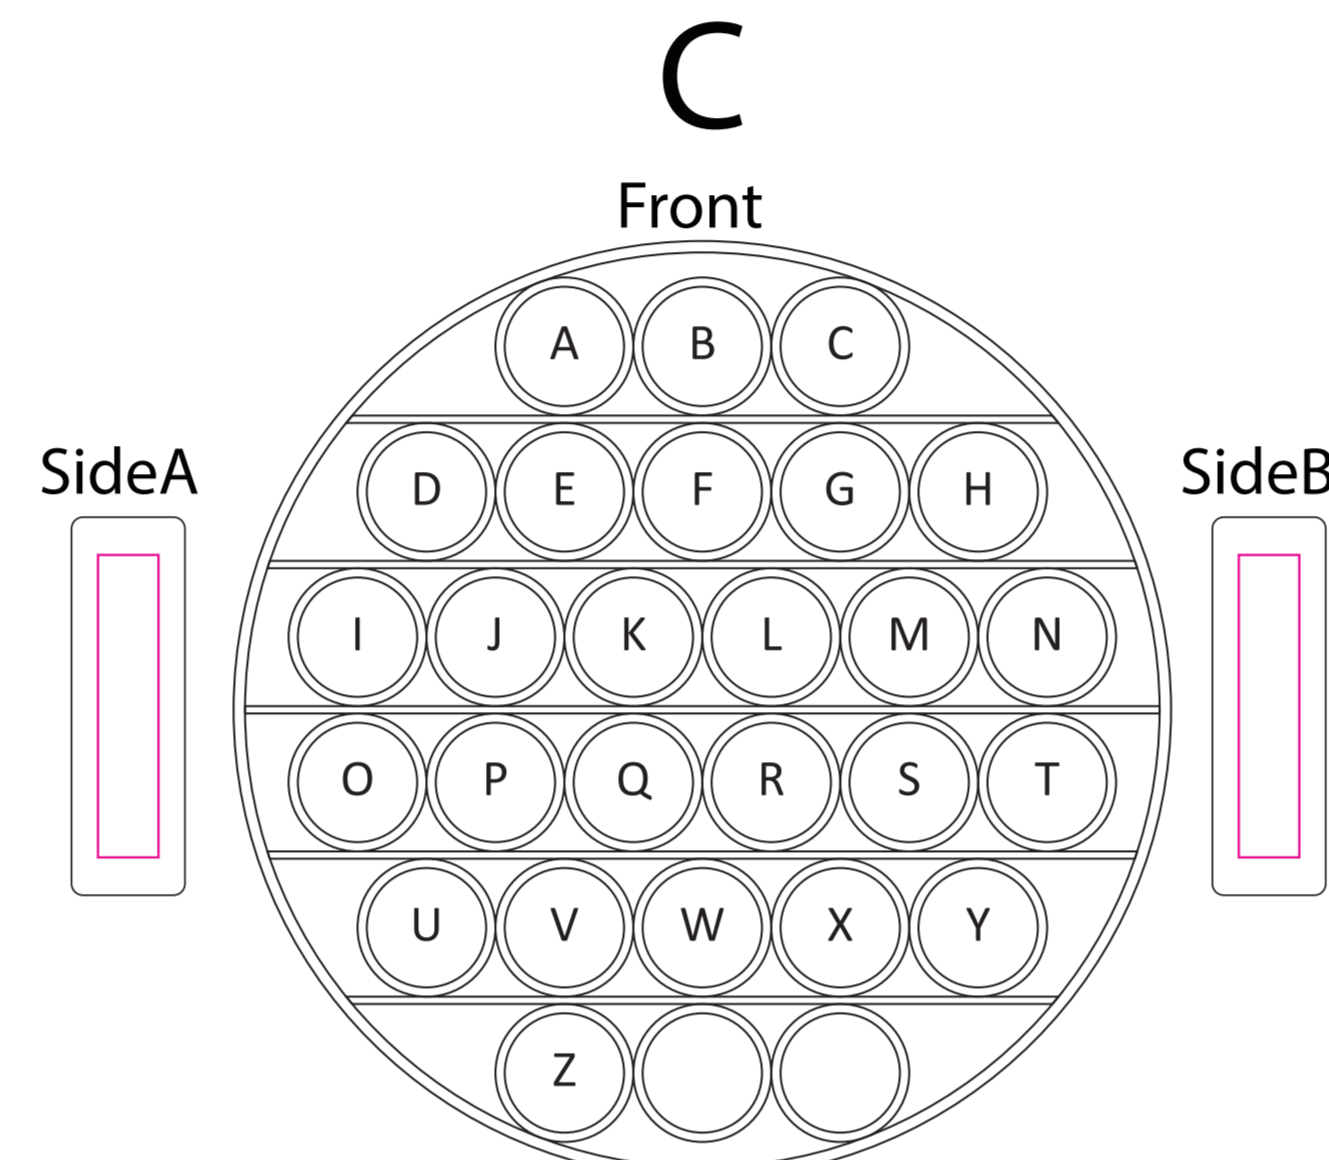

## Special shapes

Shown at 100% actual size  
 Print size:8mm(w) x 40mm(h)

Shown at 100% actual size  
 SideA: Print size:8mm(w) x 40mm(h)  
 SideB/C: Print size:30mm(w) x 8mm(h)

Shown at 100% actual size  
 SideA/B: Print size:8mm(w) x 30mm(h)  
 SideC: Print size:40mm(w) x 8mm(h)

Shown at 100% actual size  
 Print size:40mm(w) x 8mm(h)

## Standard Shapes

Shown at 100% actual size  
Print size:8mm(w) x 40mm(h)

Shown at 100% actual size  
Print size:8mm(w) x 40mm(h)

Shown at 100% actual size  
Print size:8mm(w) x 40mm(h)

Shown at 100% actual size  
Print size:8mm(w) x 40mm(h)

Shown at 100% actual size  
Print size:15mm(w) x 8mm(h)