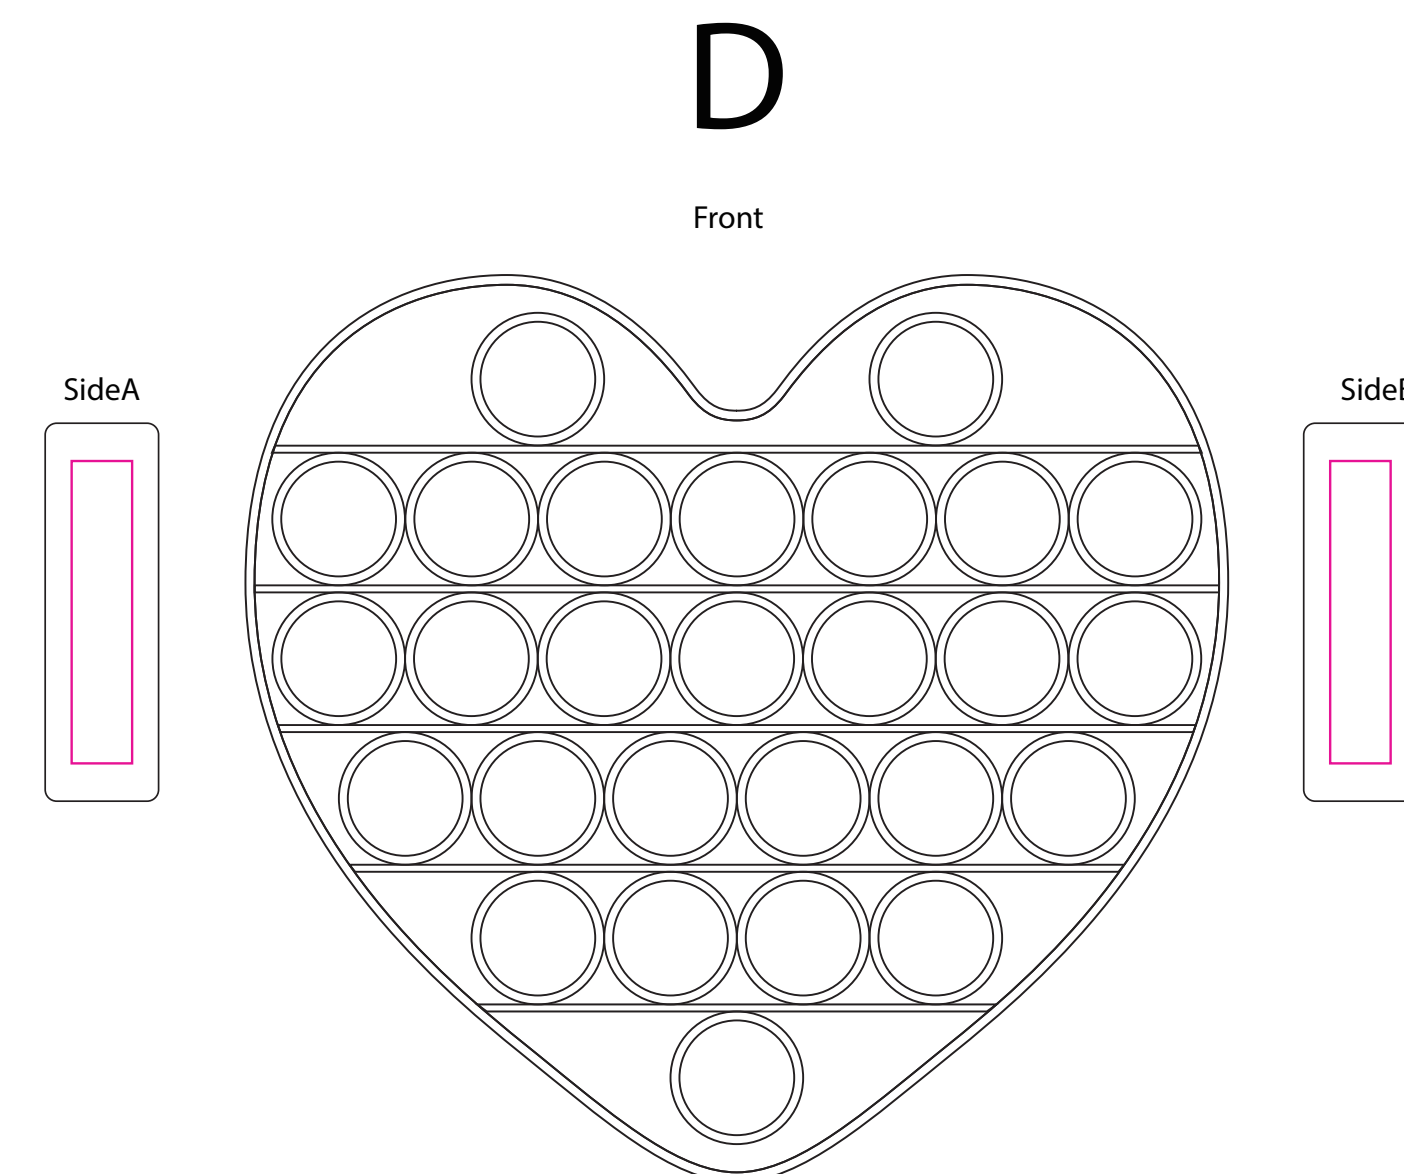

## Standard Shapes

Shown at 100% actual size  
 Print size:8mm(w) x 40mm(h)

Shown at 100% actual size  
 Print size:8mm(w) x 40mm(h)

Shown at 100% actual size  
 Print size:8mm(w) x 40mm(h)

Shown at 100% actual size  
 Print size:8mm(w) x 40mm(h)

Shown at 100% actual size  
 Print size:15mm(w) x 8mm(h)

## Cartoon shapes

Shown at 100% actual size  
 Print size:8mm(w) x 40mm(h)

Shown at 100% actual size  
 Print size:8mm(w) x 40mm(h)

Shown at 100% actual size  
 Print size:8mm(w) x 40mm(h)

## Special shapes

Shown at 100% actual size  
 Print size:8mm(w) x 40mm(h)

Shown at 100% actual size  
 SideA: Print size:8mm(w) x 40mm(h)  
 SideB/C: Print size:30mm(w) x 8mm(h)

Shown at 100% actual size  
 SideA/B: Print size:8mm(w) x 30mm(h)  
 SideC: Print size:40mm(w) x 8mm(h)