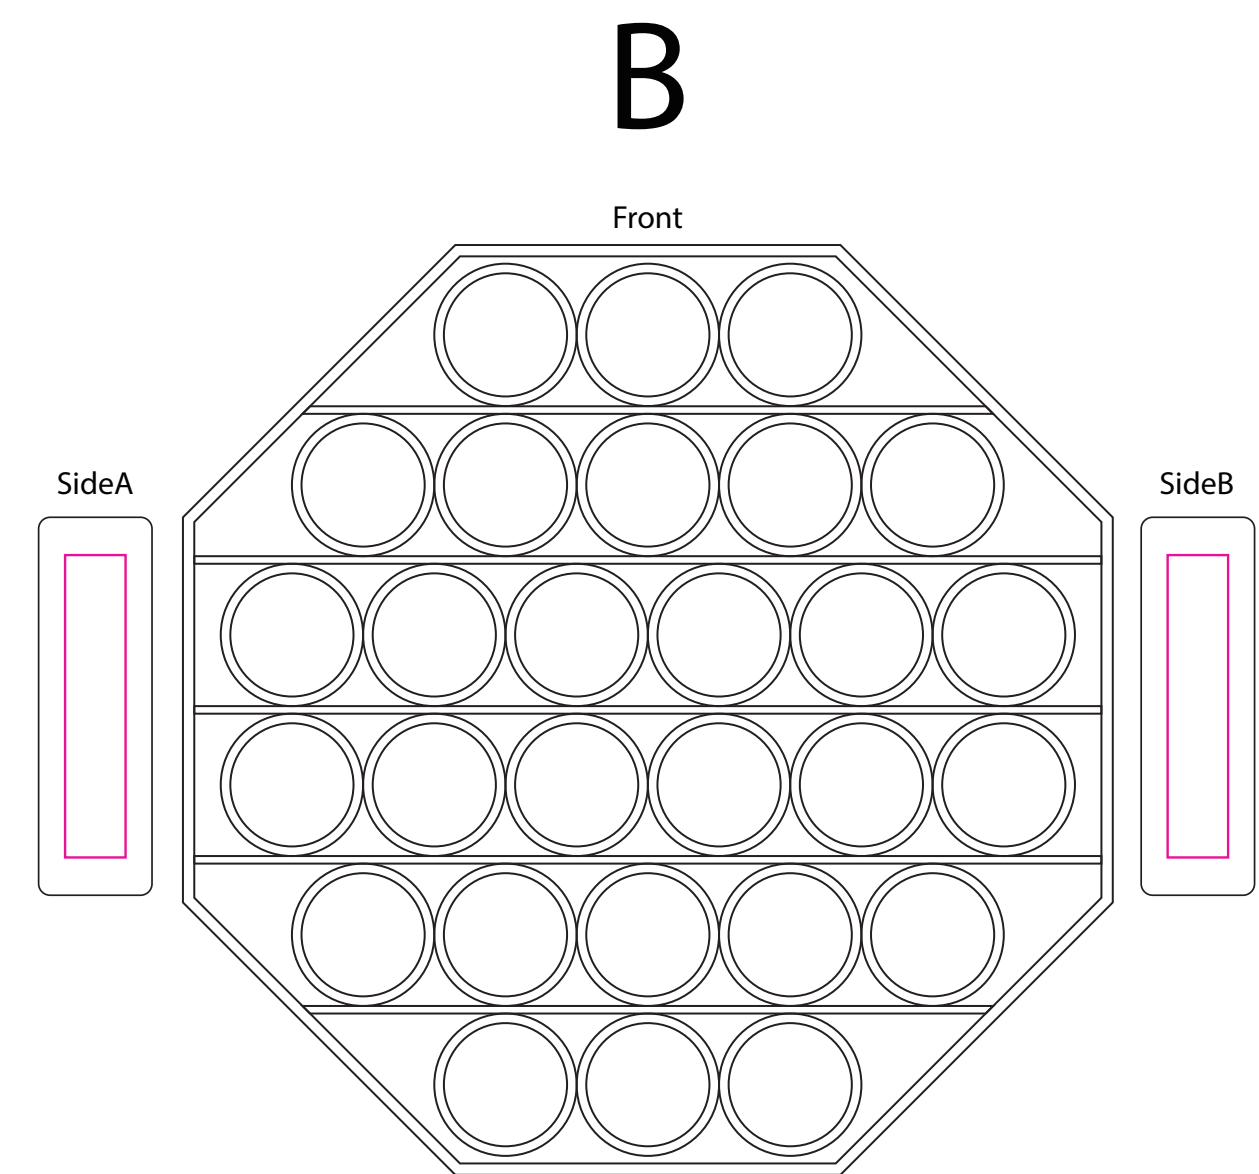

Product: PCH335  
 Product Size: A 120mm(w) x 120mm(h) ; B 123mm(w) x 123mm(h) ; C 124mm(w) x 124mm(h) ;  
 D 130mm(w) x 120mm(h) ; E 136.5mm(w) x 144mm(h) ; F 104.6mm(w) x 180mm(h) ;  
 G 136mm(w) x 147mm(h) ; H 155x180mm; I 180X132.5mm ;  
 J 145x140mm ; K 146x167 ; L 171x155

## Standard Shapes

Shown at 100% actual size  
 Print size:8mm(w) x 40mm(h)

Shown at 100% actual size  
 Print size:8mm(w) x 40mm(h)

Shown at 100% actual size  
 Print size:8mm(w) x 40mm(h)

Shown at 100% actual size  
 Print size:8mm(w) x 40mm(h)

## Special shapes

Shown at 100% actual size  
 Print size:8mm(w) x 40mm(h)

Shown at 100% actual size  
 SideA: Print size:8mm(w) x 40mm(h)  
 SideB/C: Print size:30mm(w) x 8mm(h)

Shown at 100% actual size  
 SideA/B: Print size:8mm(w) x 30mm(h)  
 SideC: Print size:40mm(w) x 8mm(h)