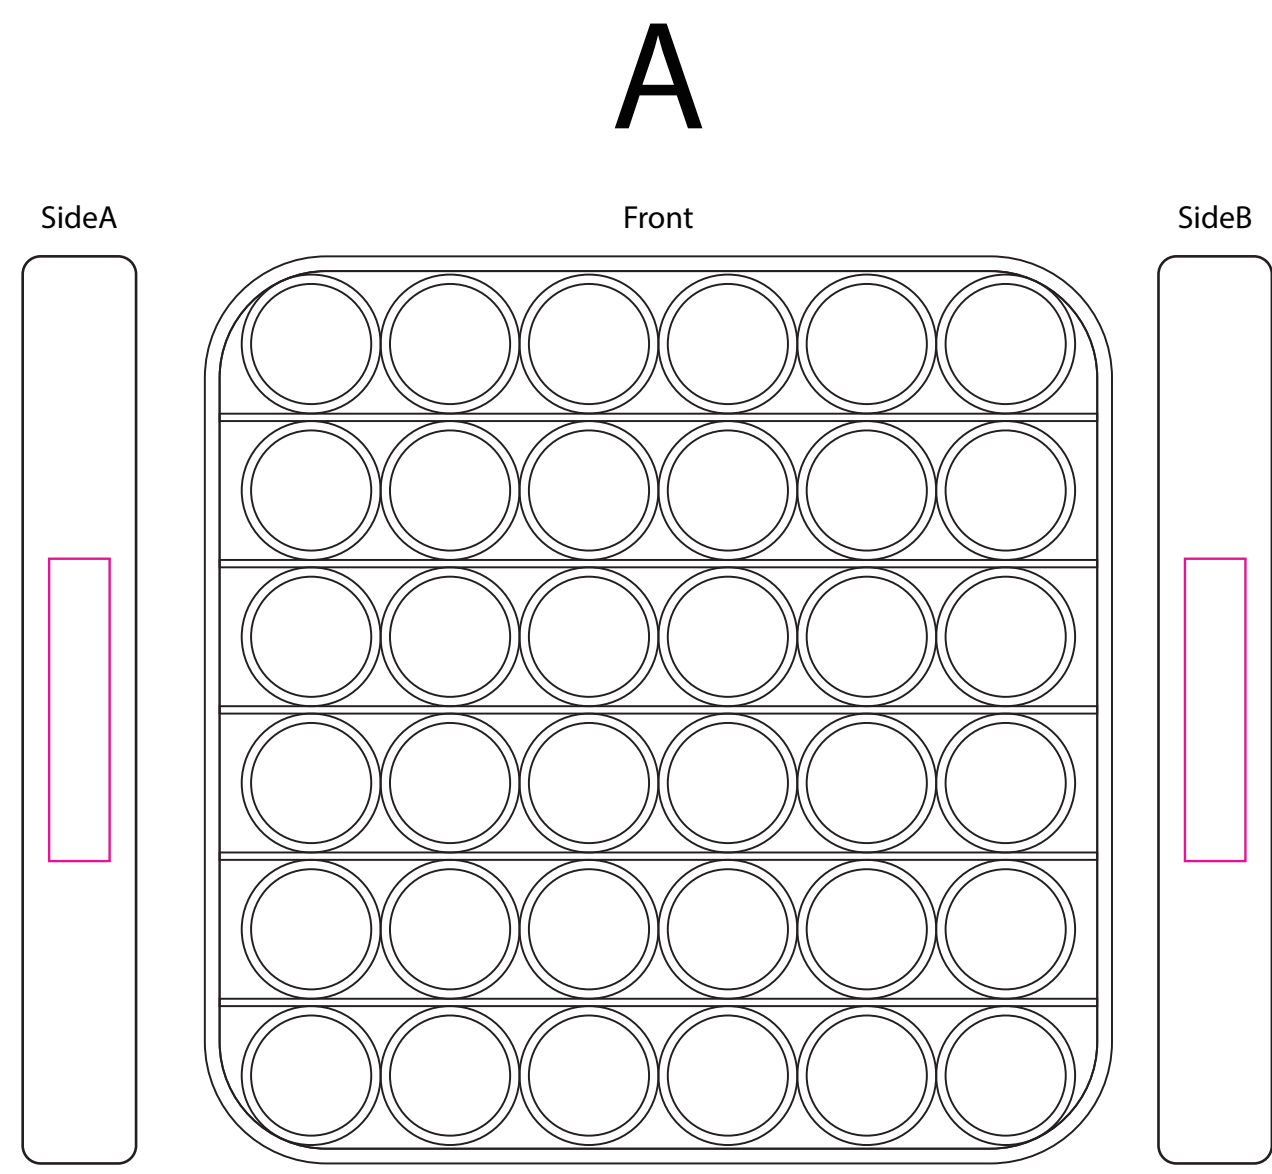

Product: PCH335  
 Product Size: A 120mm(w) x 120mm(h) ; B 123mm(w) x 123mm(h) ; C 124mm(w) x 124mm(h) ;  
 D 130mm(w) x 120mm(h) ; E 136.5mm(w) x 144mm(h) ; F 104.6mm(w) x 180mm(h) ;  
 G 136mm(w) x 147mm(h) ; H 155x180mm; I 180X132.5mm ;  
 J 145x140mm ; K 146x167 ; L 171x155

## Standard Shapes

Shown at 100% actual size  
 Print size:8mm(w) x 40mm(h)

Shown at 100% actual size  
 Print size:8mm(w) x 40mm(h)

Shown at 100% actual size  
 Print size:8mm(w) x 40mm(h)

Shown at 100% actual size  
 Print size:8mm(w) x 40mm(h)

Shown at 100% actual size  
 Print size:15mm(w) x 8mm(h)

## Special shapes

Shown at 100% actual size  
 Print size:8mm(w) x 40mm(h)

Shown at 100% actual size  
 SideA: Print size:8mm(w) x 40mm(h)  
 SideB/C: Print size:30mm(w) x 8mm(h)

Shown at 100% actual size  
 SideA/B: Print size:8mm(w) x 30mm(h)  
 SideC: Print size:40mm(w) x 8mm(h)