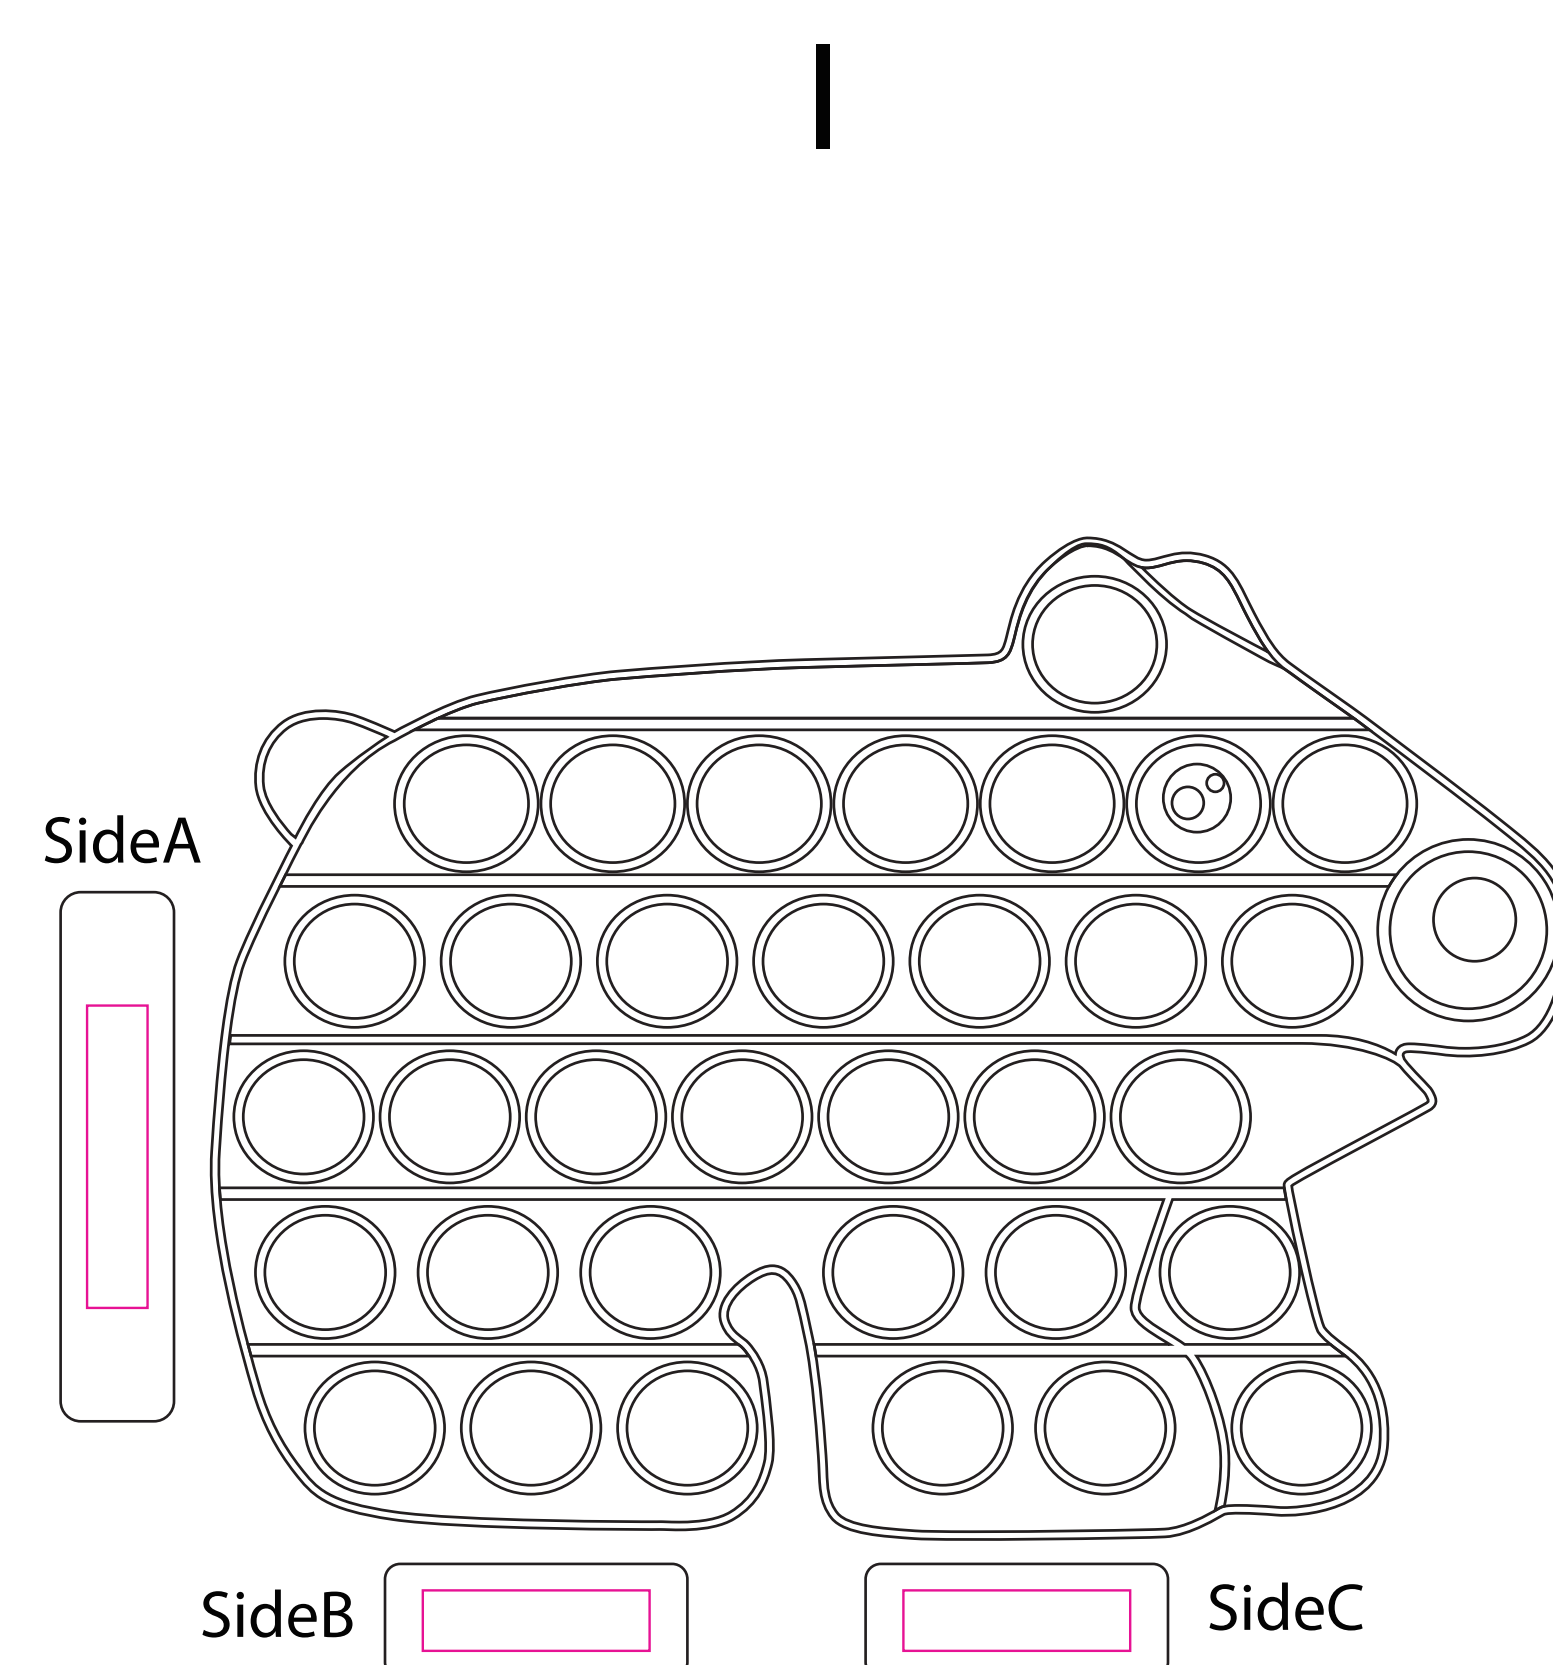

Shown at 100% actual size  
 Print size:15mm(w) x 8mm(h)

## Cartoon shapes

Shown at 100% actual size  
 Print size:8mm(w) x 40mm(h)

Shown at 100% actual size  
 Print size:8mm(w) x 40mm(h)

Shown at 100% actual size  
 Print size:8mm(w) x 40mm(h)

## Special shapes

Shown at 100% actual size  
 Print size:8mm(w) x 40mm(h)

Shown at 100% actual size  
 SideA: Print size:8mm(w) x 40mm(h)  
 SideB/C: Print size:30mm(w) x 8mm(h)

Shown at 100% actual size  
 SideA/B: Print size:8mm(w) x 30mm(h)  
 SideC: Print size:40mm(w) x 8mm(h)

Shown at 100% actual size  
 Print size:40mm(w) x 8mm(h)