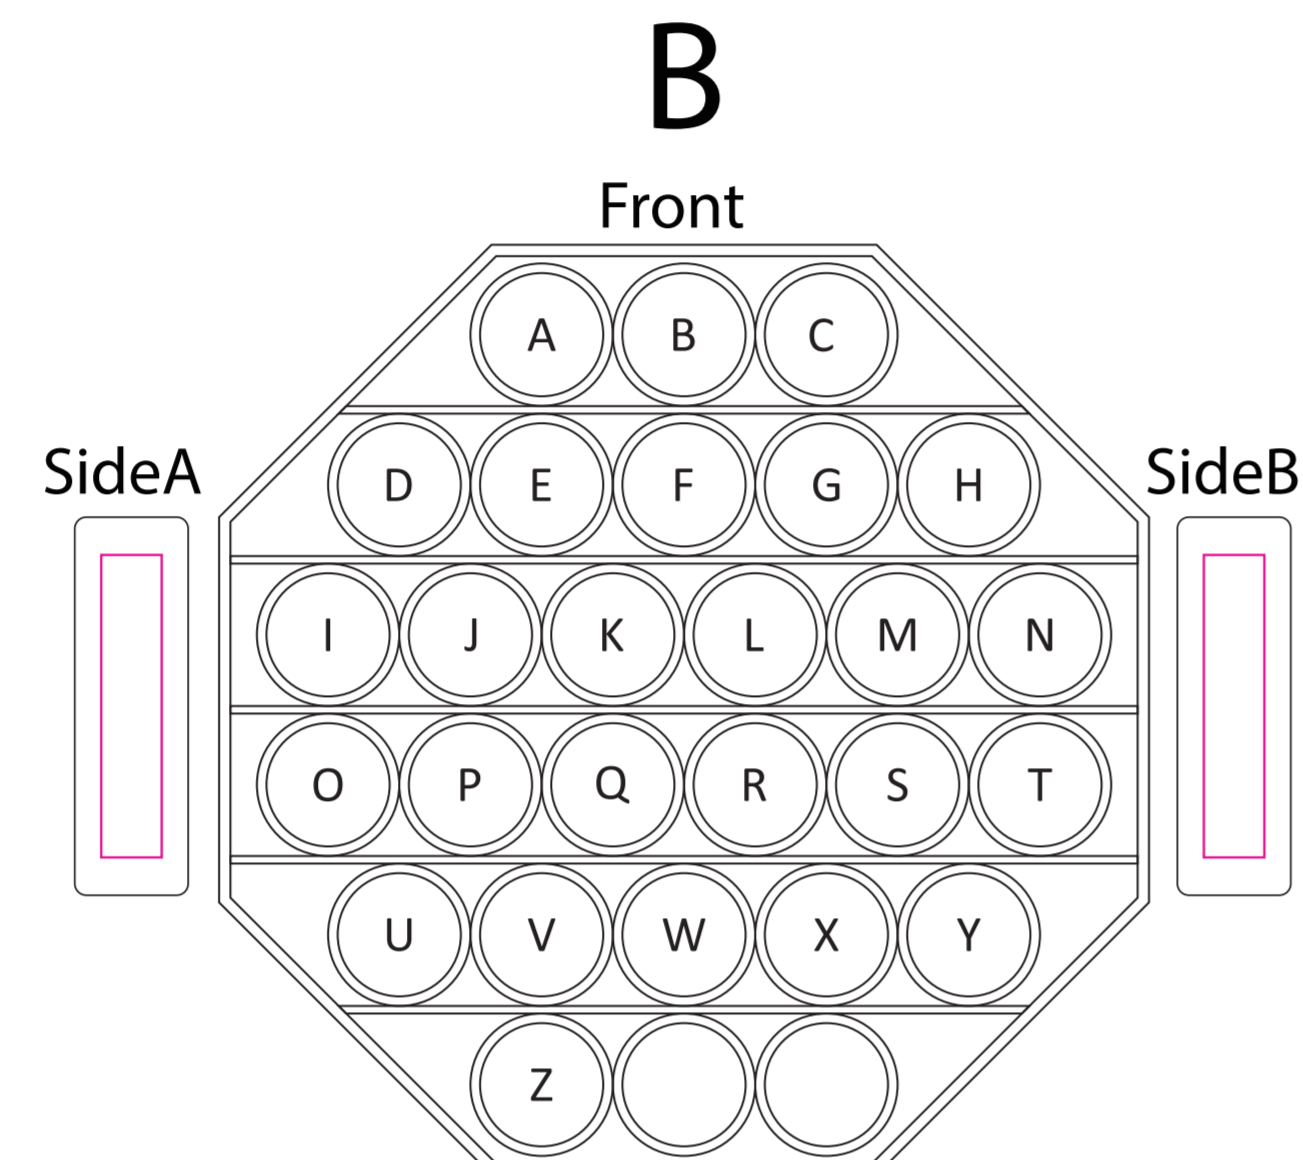

Shown at 100% actual size
Print size:8mm(w) x 40mm(h)