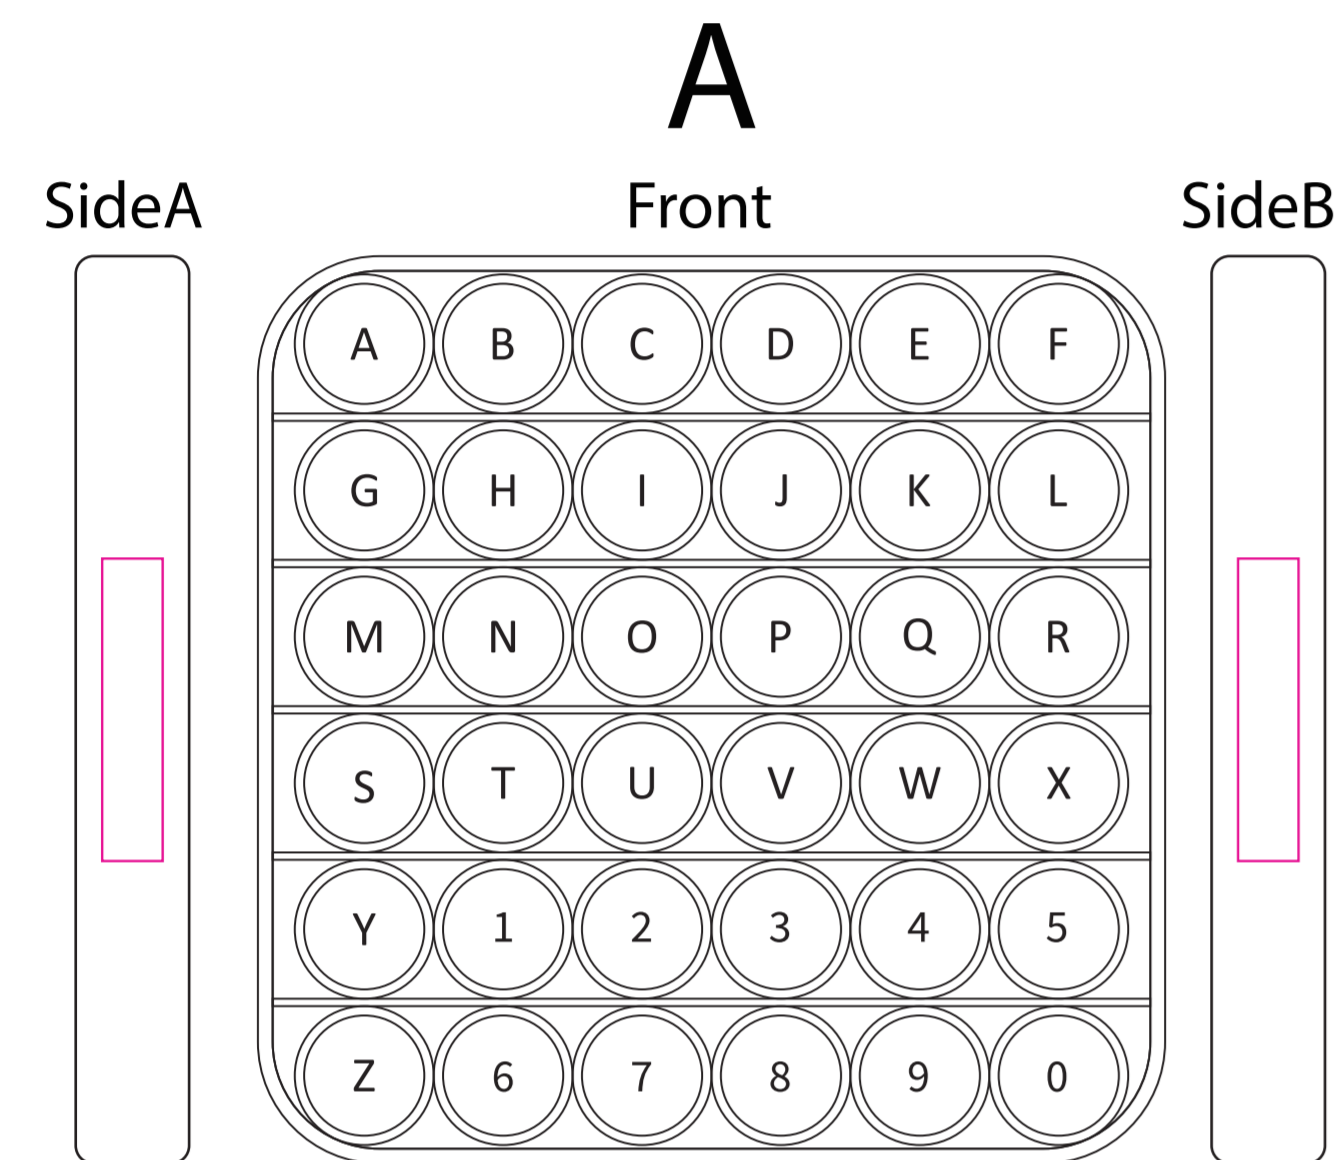

Style B

Standard Shapes

Shown at 100% actual size
Print size:8mm(w) x 40mm(h)