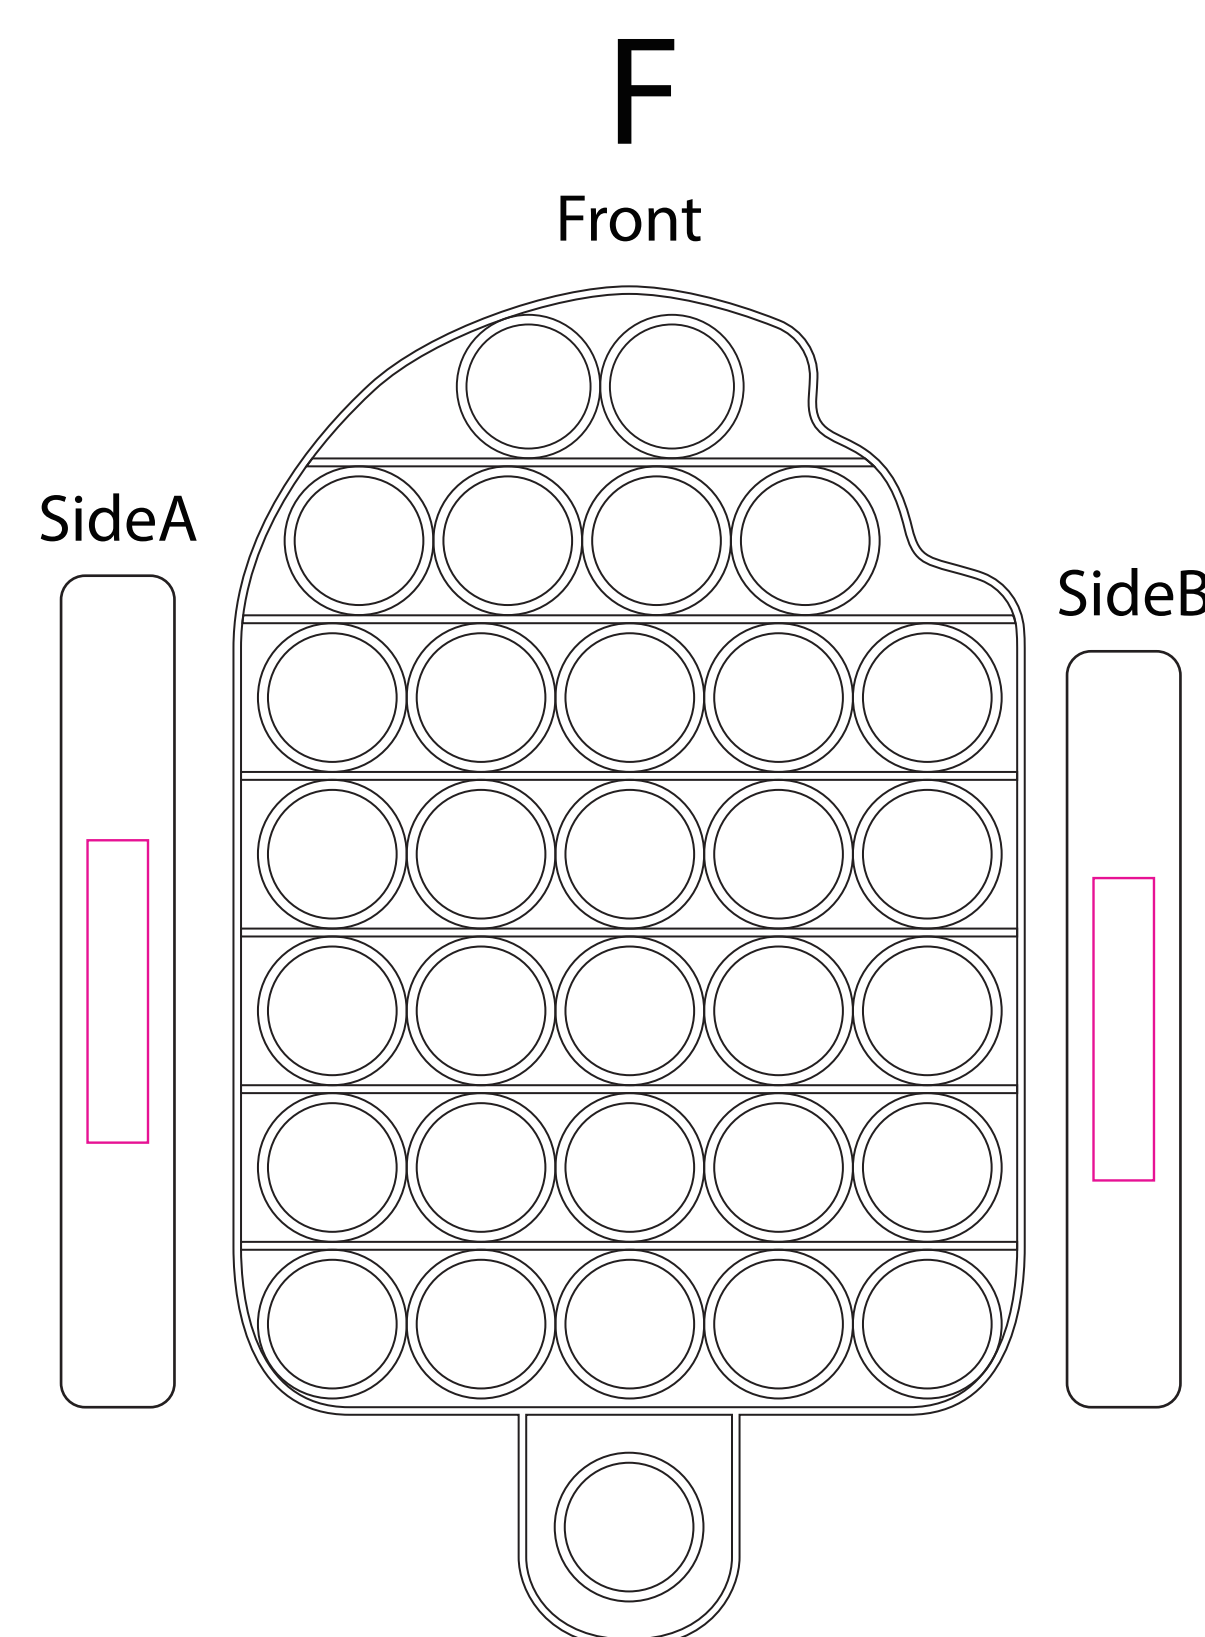

Shown at 100% actual size
Print size:8mm(w) x 40mm(h)