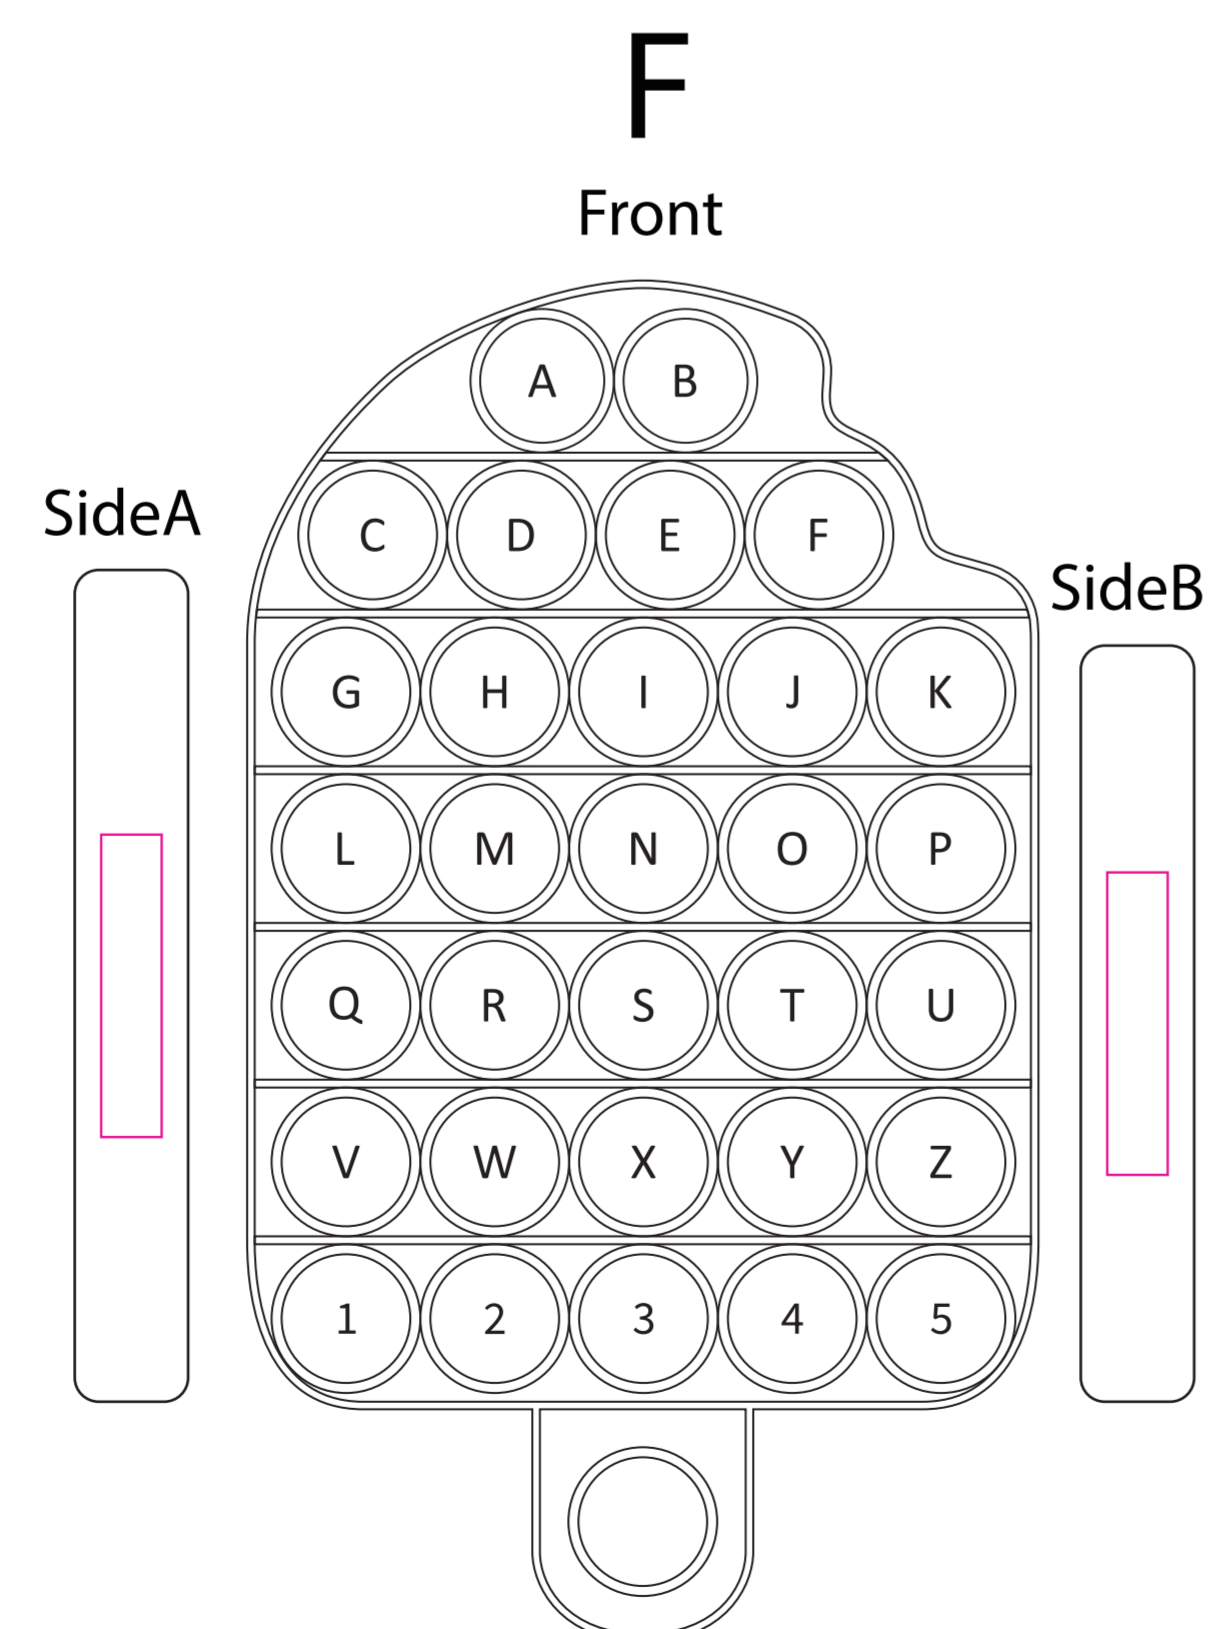

Cartoon shapes

Shown at 100% actual size
Print size:8mm(w) x 40mm(h)