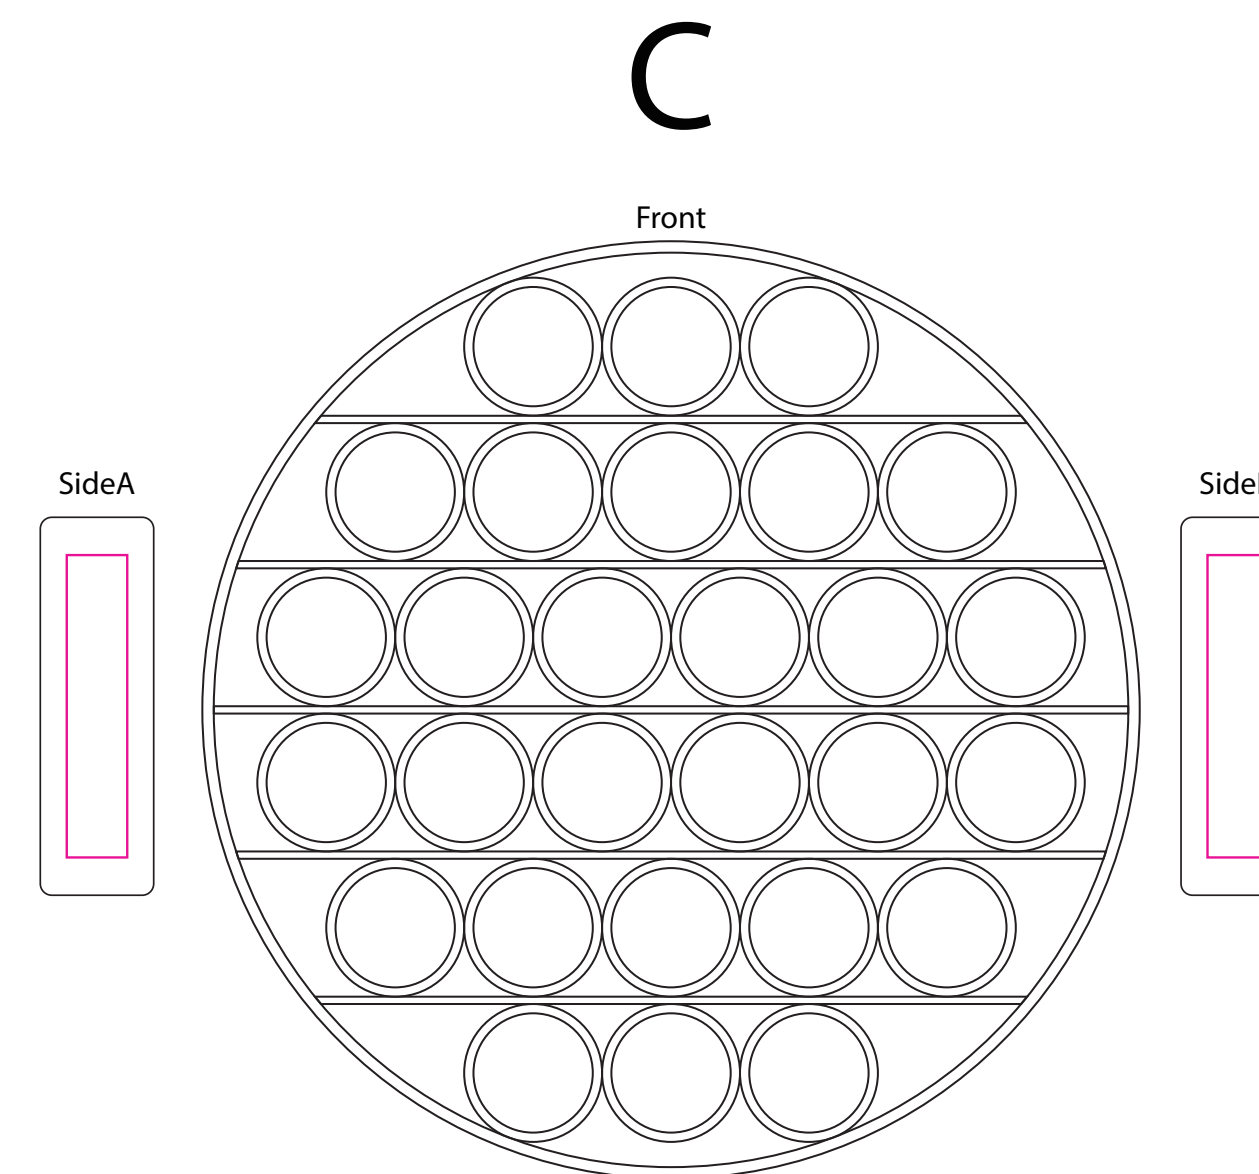

Product: PCH335  
 Product Size: A 120mm(w) x 120mm(h) ; B 123mm(w) x 123mm(h) ; C 124mm(w) x 124mm(h) ;  
 D 130mm(w) x 120mm(h) ; E 136.5mm(w) x 144mm(h) ; F 104.6mm(w) x 180mm(h) ;  
 G 136mm(w) x 147mm(h) ; H 155x180mm; I 180X132.5mm ;  
 J 145x140mm ; K 146x167 ; L 171x155

## Standard Shapes

Shown at 100% actual size  
 Print size:8mm(w) x 40mm(h)

Shown at 100% actual size  
 Print size:8mm(w) x 40mm(h)

Shown at 100% actual size  
 Print size:8mm(w) x 40mm(h)

Shown at 100% actual size  
 Print size:8mm(w) x 40mm(h)

Shown at 100% actual size  
 Print size:15mm(w) x 8mm(h)

## Special shapes

Shown at 100% actual size  
 Print size:8mm(w) x 40mm(h)

Shown at 100% actual size  
 SideA: Print size:8mm(w) x 40mm(h)  
 SideB/C: Print size:30mm(w) x 8mm(h)

Shown at 100% actual size  
 SideA/B: Print size:8mm(w) x 30mm(h)  
 SideC: Print size:40mm(w) x 8mm(h)