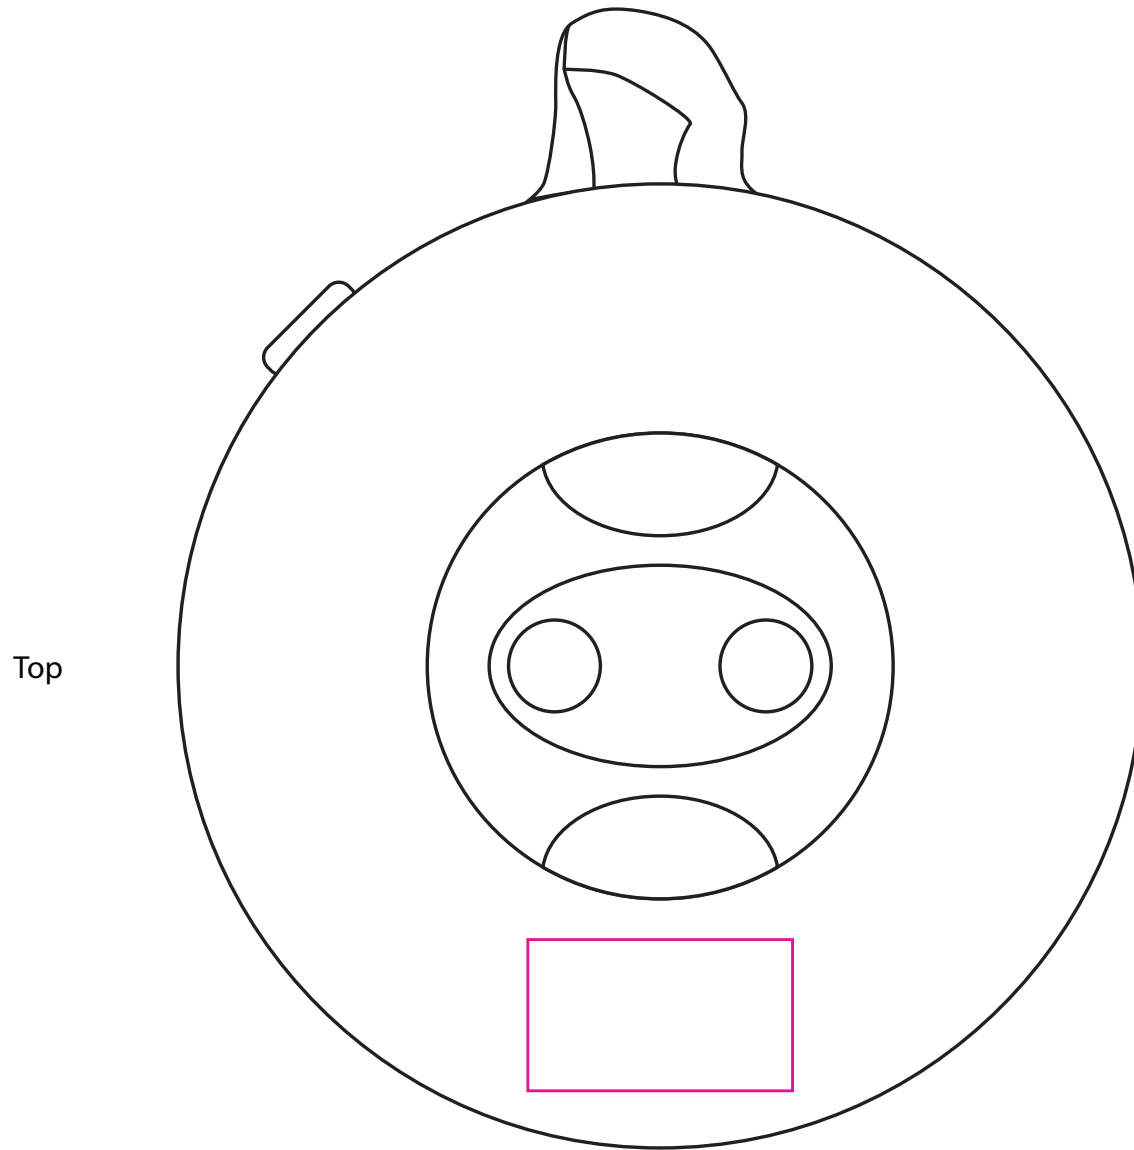

Product: PCH320
Product Size: fold size 255mm(dia) x 60mm(d)
unfold size 255mm(dia) x 450mm(h)
Decoration Options: Screen Print

Shown at 50% actual size
Print size:70mm(w) x 40mm(h)