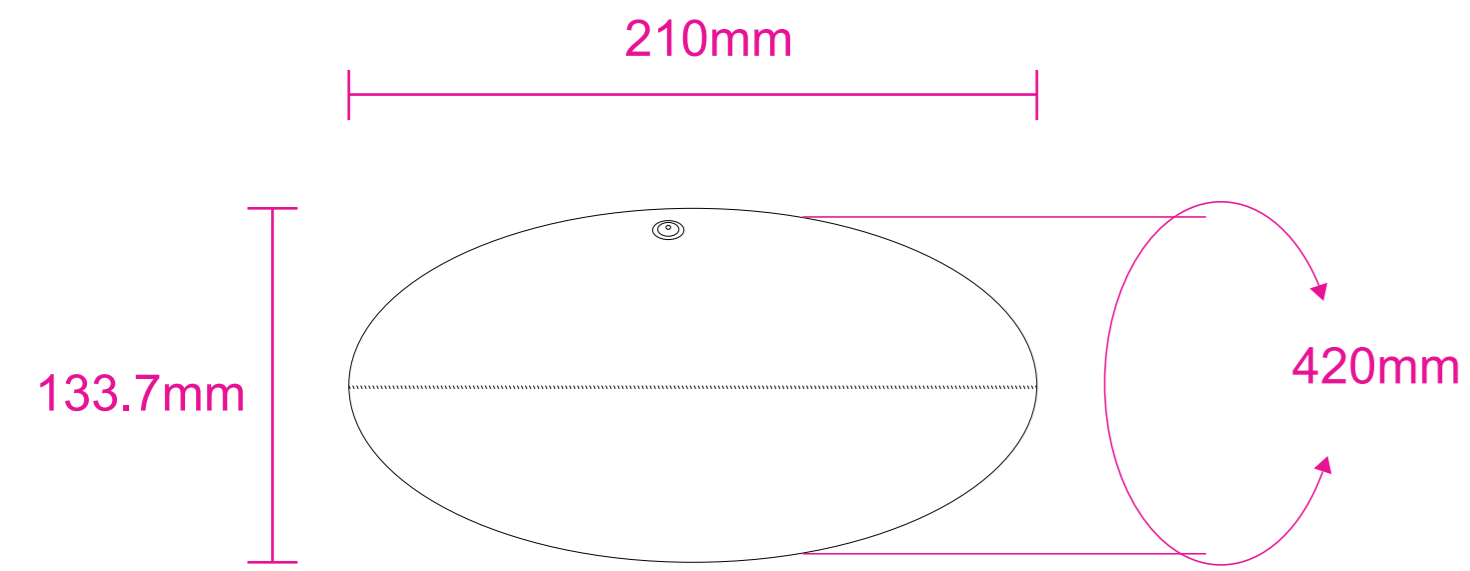

Product: PCH308
 Product Size: Size 3: Circumference 42cm x L 21cm (children's game);
 Size 4: Circumference 55cm x L 26cm(junior's game);
 Size 5: Circumference 58cm x L 30cm (standard game)
 Decoration Options: Screen Print

Size 3

Shown at 35% actual size
 Print size:280mm(w)x456mm(h)

Size 4

Shown at 35% actual size
 Print size:334.1mm(w)x543.9mm(h)

Size 5

Shown at 35% actual size
 Print size:361mm(w)x572mm(h)

— Knife line
 — Safe print area
 — Bleed area