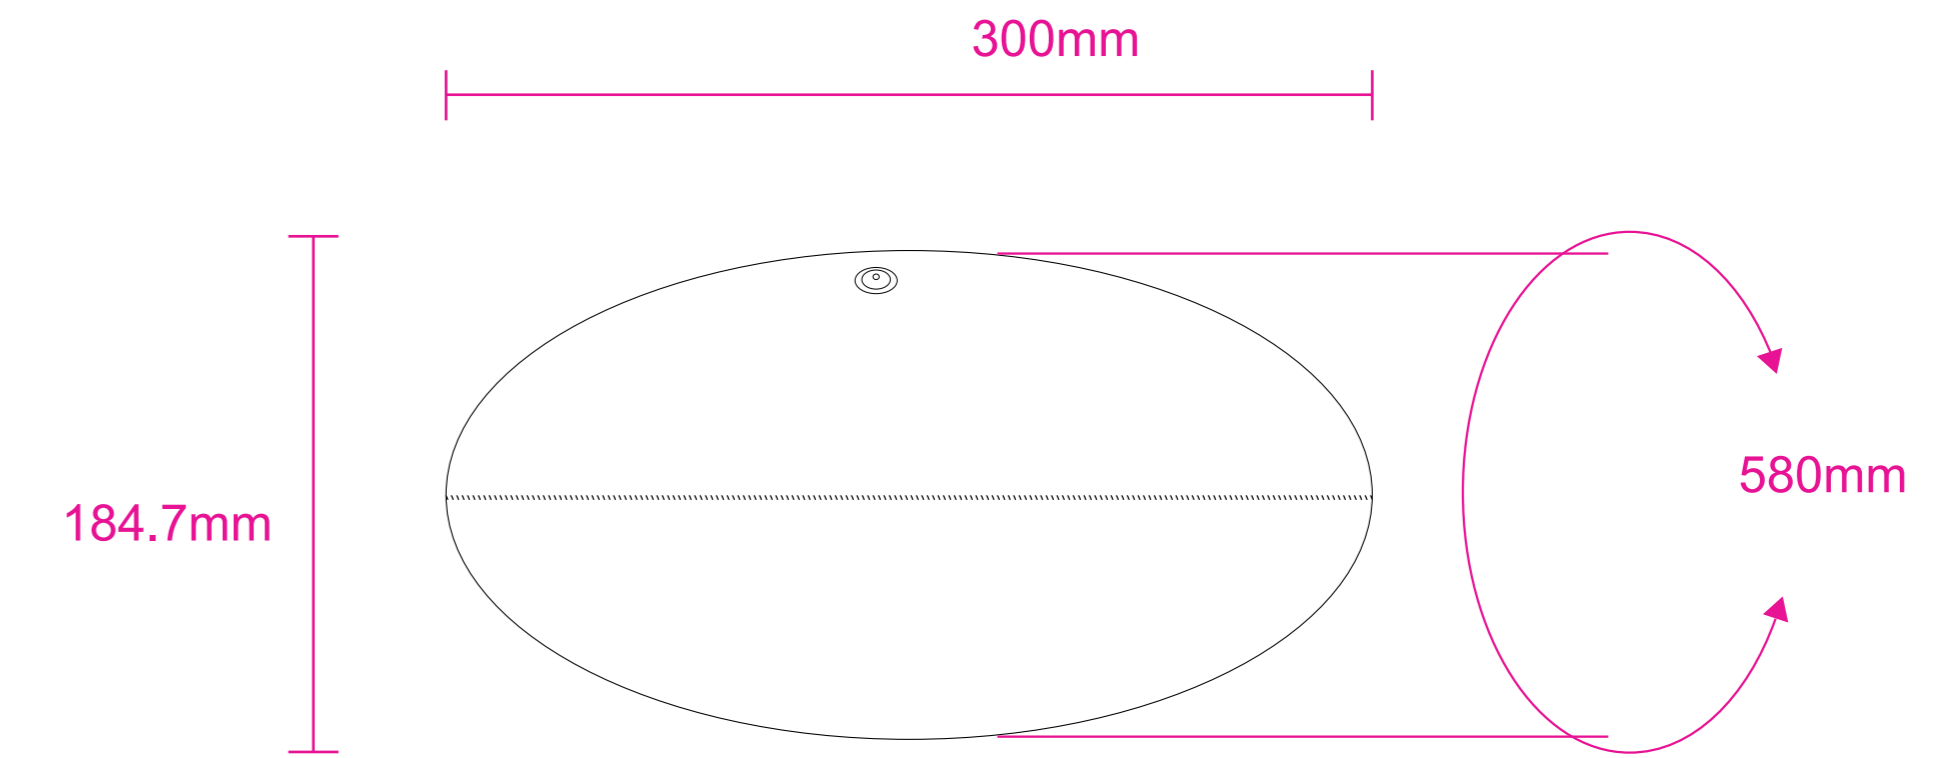

Product: PCH308
 Product Size: Size 3: Circumference 42cm x L 21cm (children's game);
 Size 4: Circumference 55cm x L 26cm(junior's game);
 Size 5: Circumference 58cm x L 30cm (standard game)
 Decoration Options: Screen Print

Size 3

Shown at 35% actual size
 Print size:280mm(w)x456mm(h)

Size 4

Shown at 35% actual size
 Print size:334.1mm(w)x543.9mm(h)

Size 5

Shown at 35% actual size
 Print size:361mm(w)x572mm(h)

— Knife line
 — Safe print area
 — Bleed area