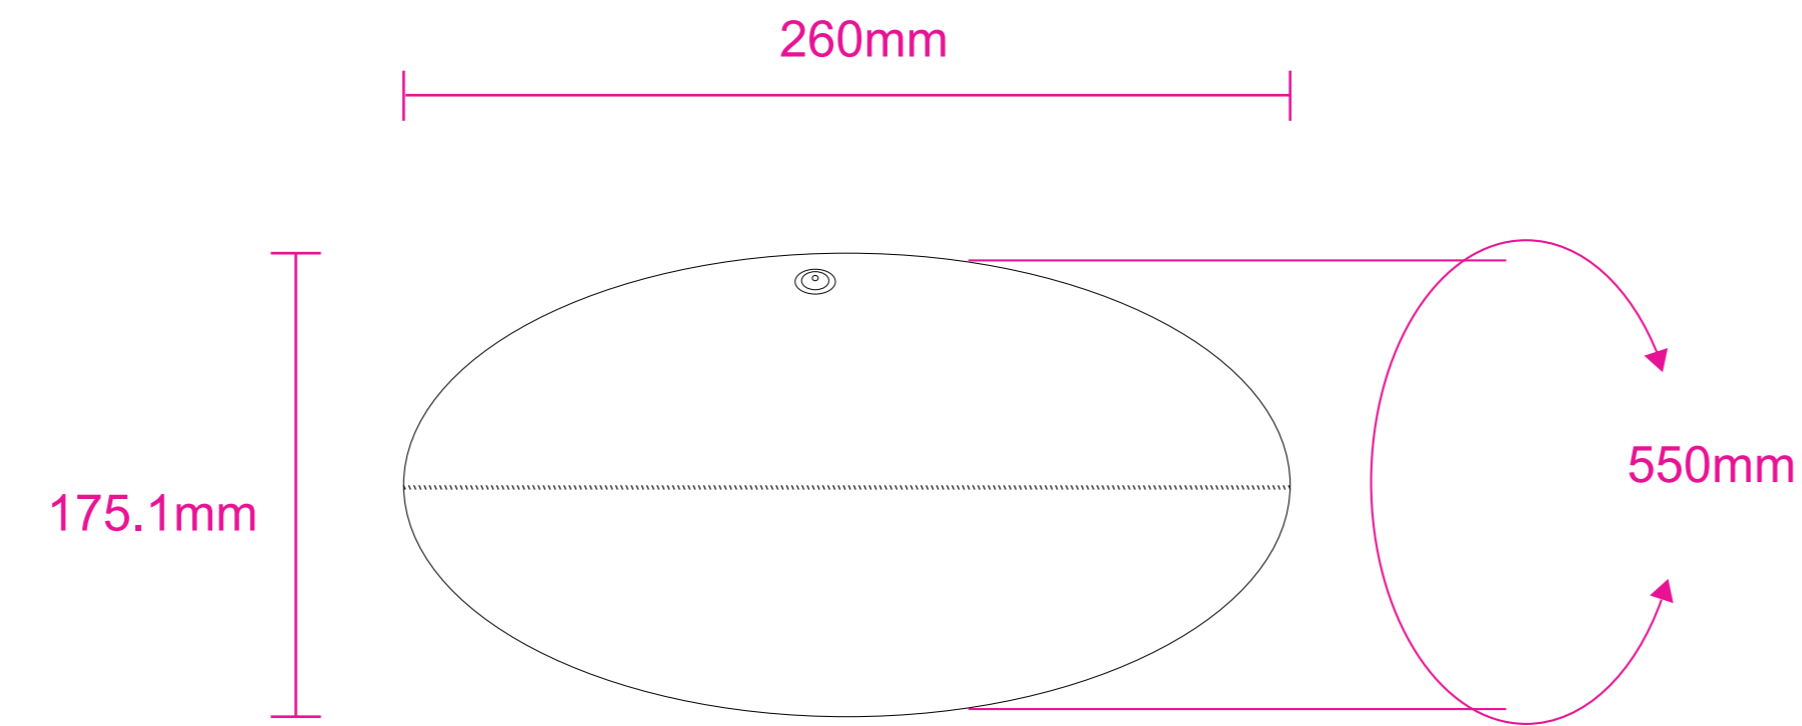

Product: PCH308
 Product Size: Size 3: Circumference 42cm x L 21cm (children's game);
 Size 4: Circumference 55cm x L 26cm(junior's game);
 Size 5: Circumference 58cm x L 30cm (standard game)
 Decoration Options: Screen Print

Size 3

Shown at 35% actual size
 Print size:280mm(w)x456mm(h)

Size 4

Shown at 35% actual size
 Print size:334.1mm(w)x543.9mm(h)

Size 5

Shown at 35% actual size
 Print size:361mm(w)x572mm(h)

— Knife line
 — Safe print area
 — Bleed area