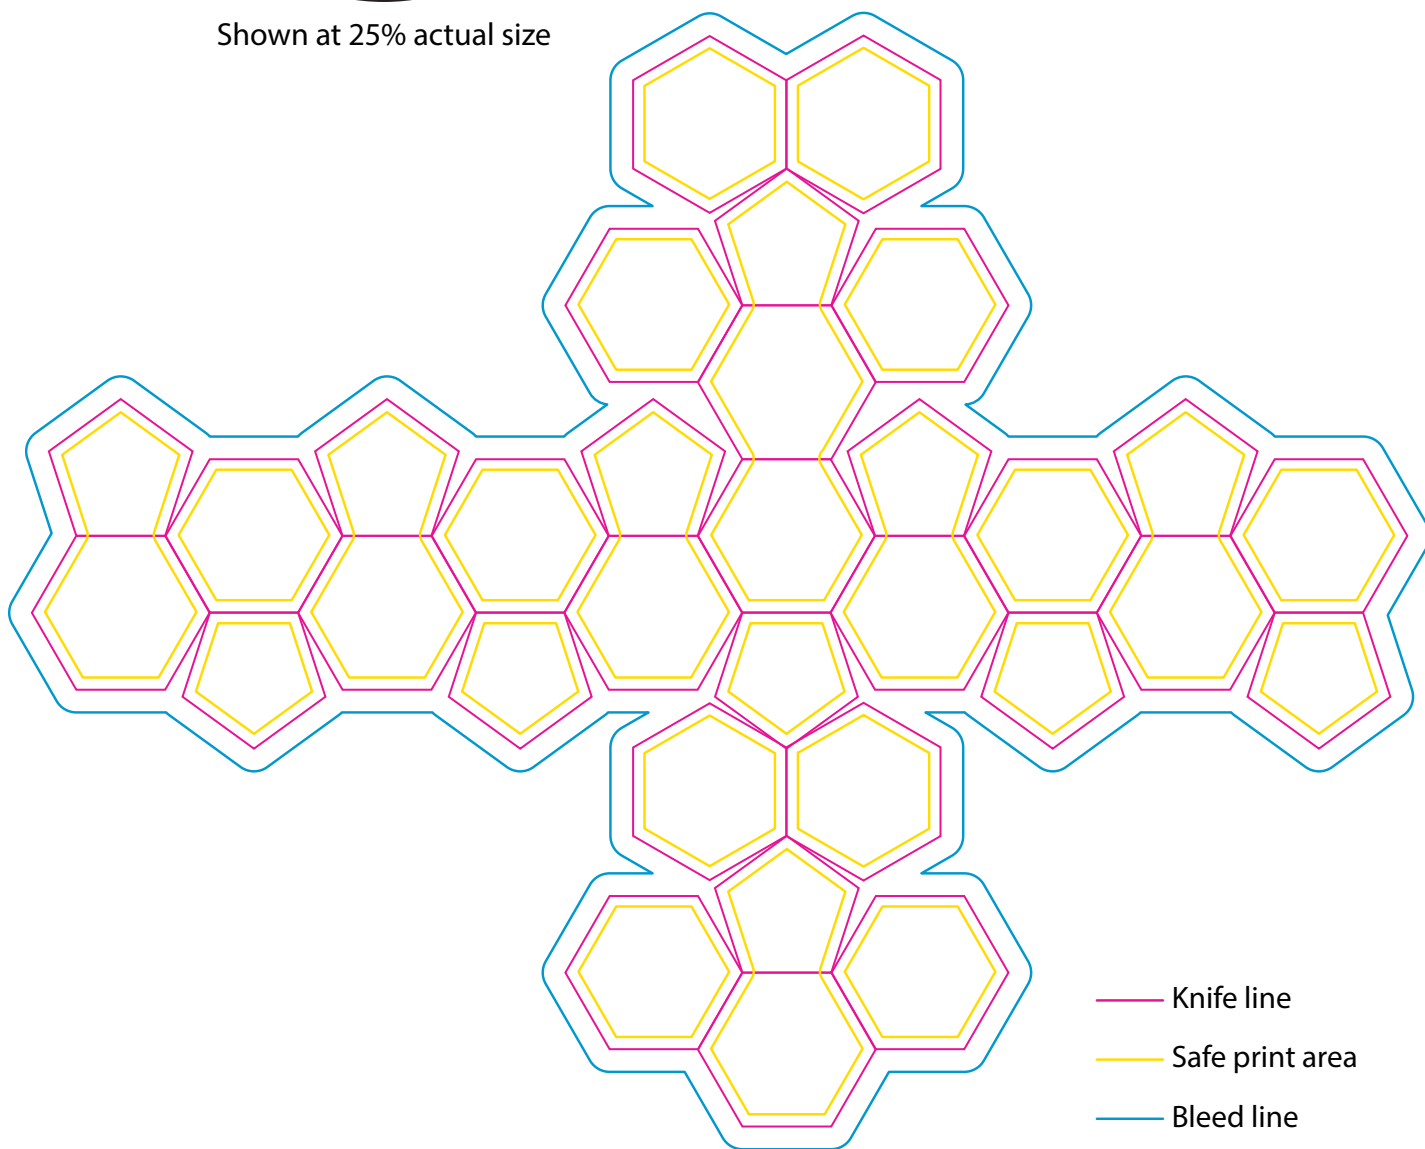

Product: PCH307
Product Size: 215mm(dia)
Decoration Options: Screen Print

Shown at 25% actual size

- Knife line
- Safe print area
- Bleed line

Print size: 727.5mm(w) x 577mm(h)