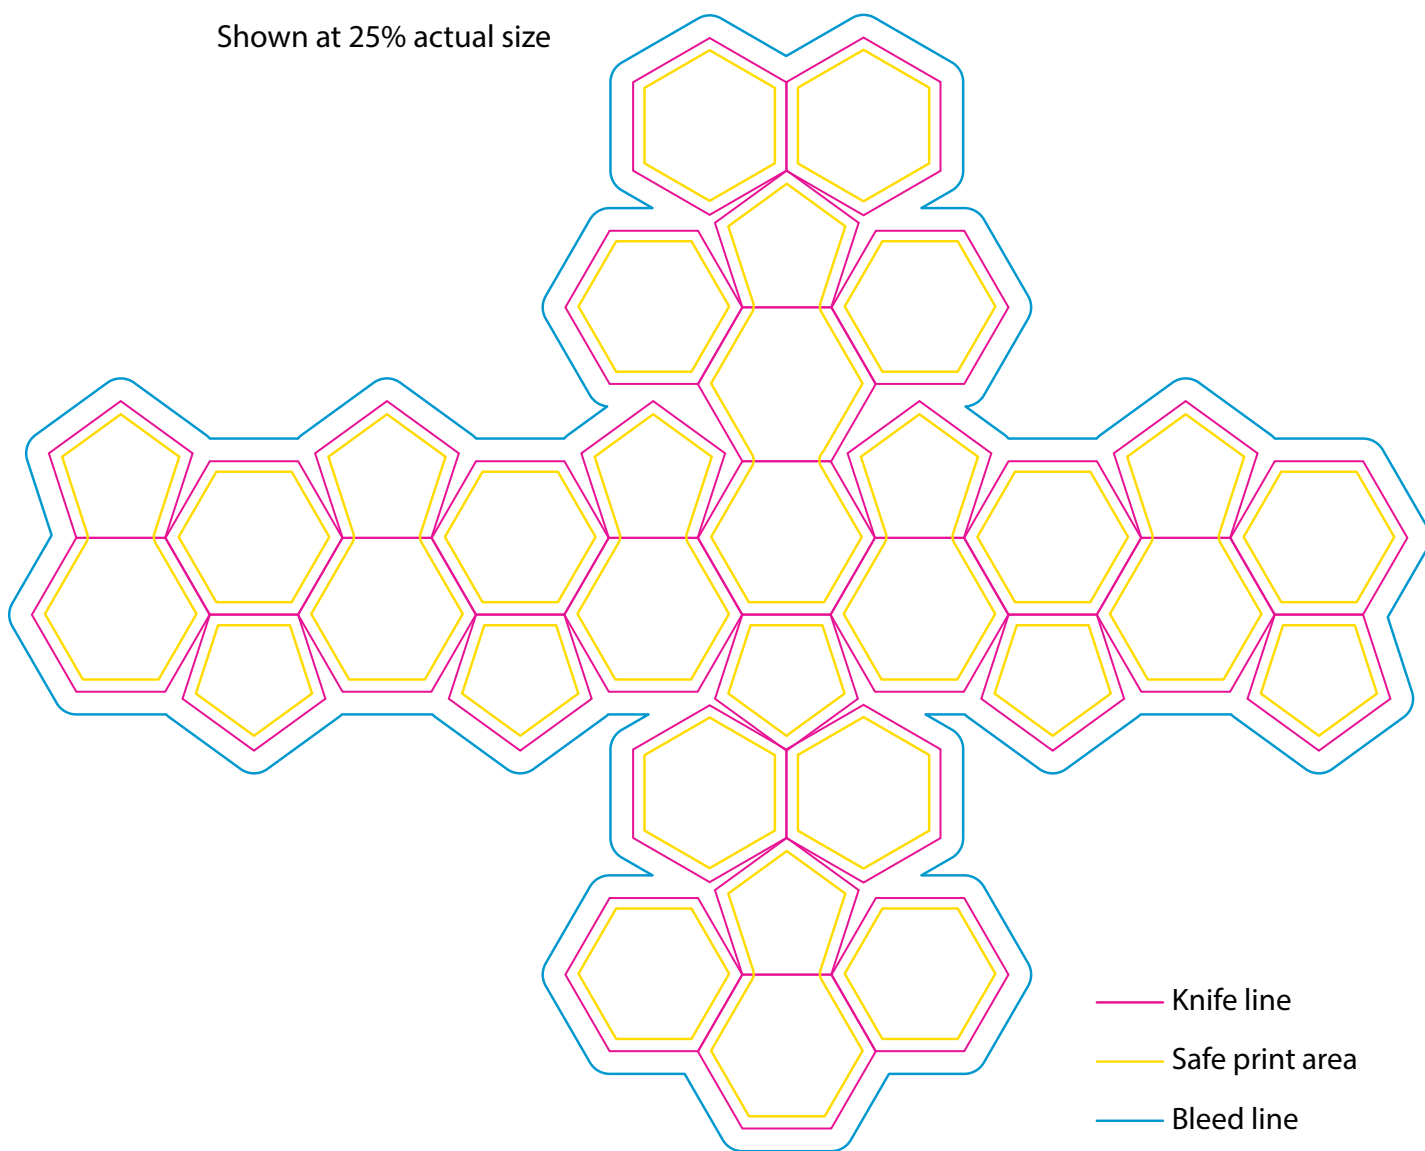

Product: PCH306
Product Size: 215mm(dia)
Decoration Options: Screen Print

Shown at 25% actual size

- Knife line
- Safe print area
- Bleed line

Print size: 727.5mm(w) x 577mm(h)