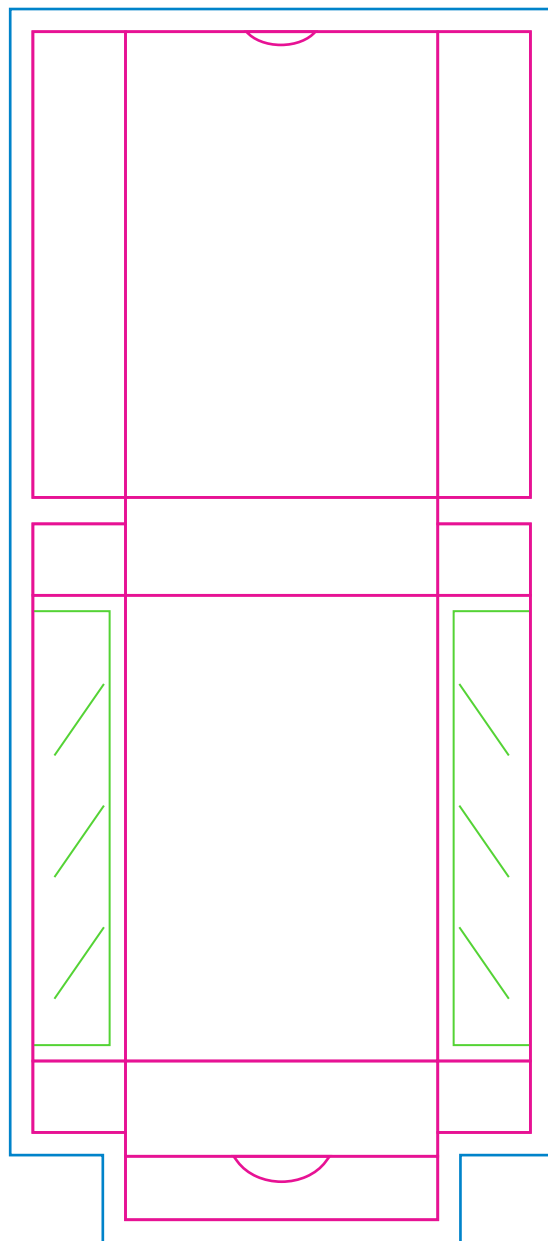

Product: PCH275
Product Size: Box:59mm(w) x 88mm(h) x 17.5mm(d) Card:56mm(w) x 86mm(h)
Decoration Options: CMYK

Packaging

Shown at 70% actual size
Print size:59mm(w) x 88mm(h) x 17.5mm(d)

Back of card

Shown at 100% actual size
Print size:56mm(w) x 86mm(h)

-  Safe print area
-  Bleed area
-  Knife line
-  Blocked area

Shown at 100% actual size
Print size:56mm(w) x 86mm(h)

— Knife line