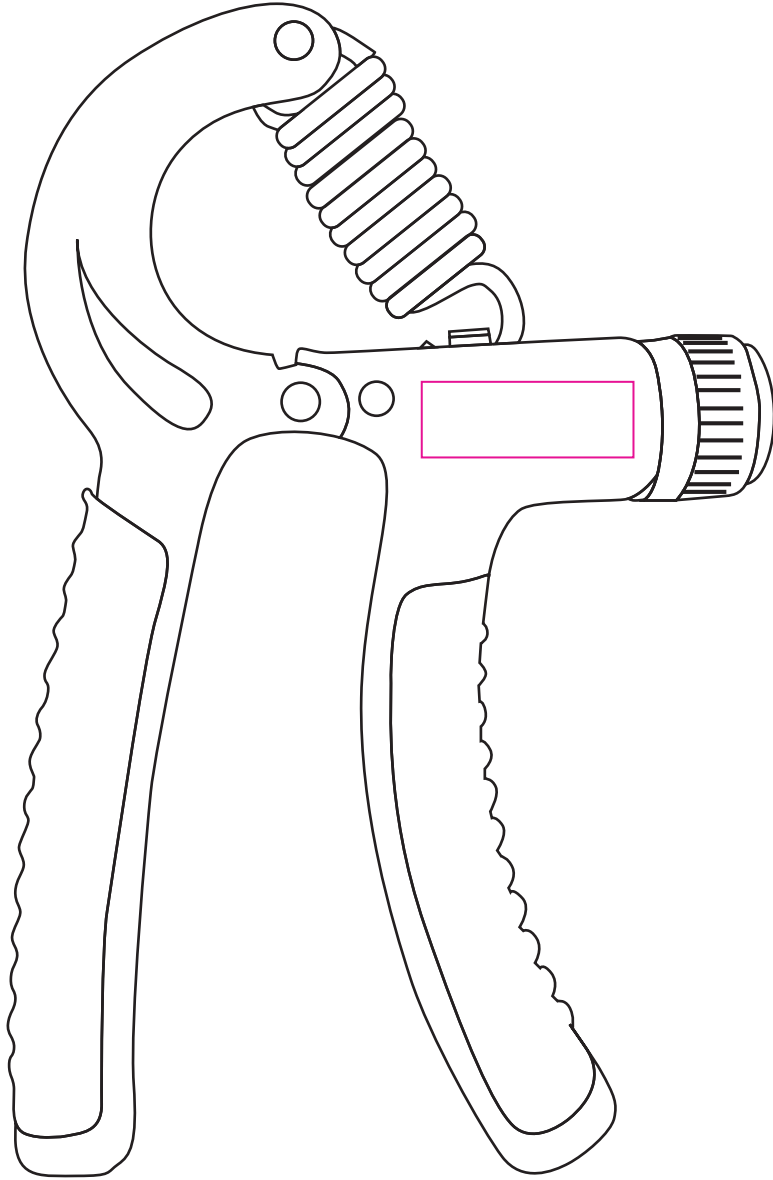

Product:PCH250  
Product Size: 155mm(w)×100mm(h)  
Decoration Options: Screen Print

Print size:28mm(w)×10mm(h)

Shown at 100% actual size