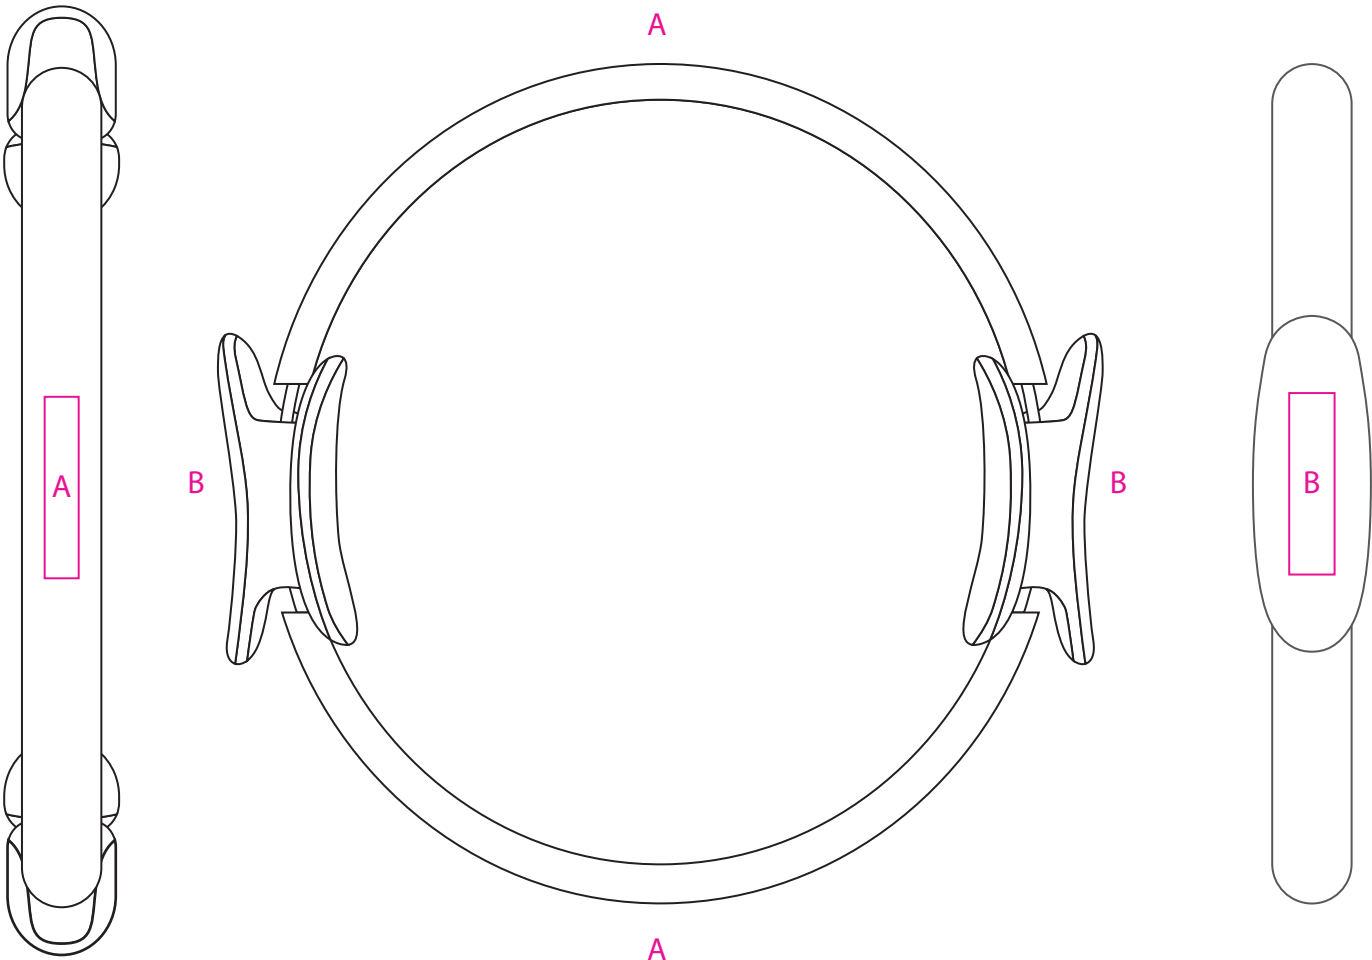

Product: PCH240  
Product Size: 390mm(w) x 370mm(h) x 35mm(d)  
Decoration Options: Screen Print

A:Print size:15mm(w) x 80mm(h)

B:Print size:20mm(w) x 80mm(h)

Shown at 30% actual size