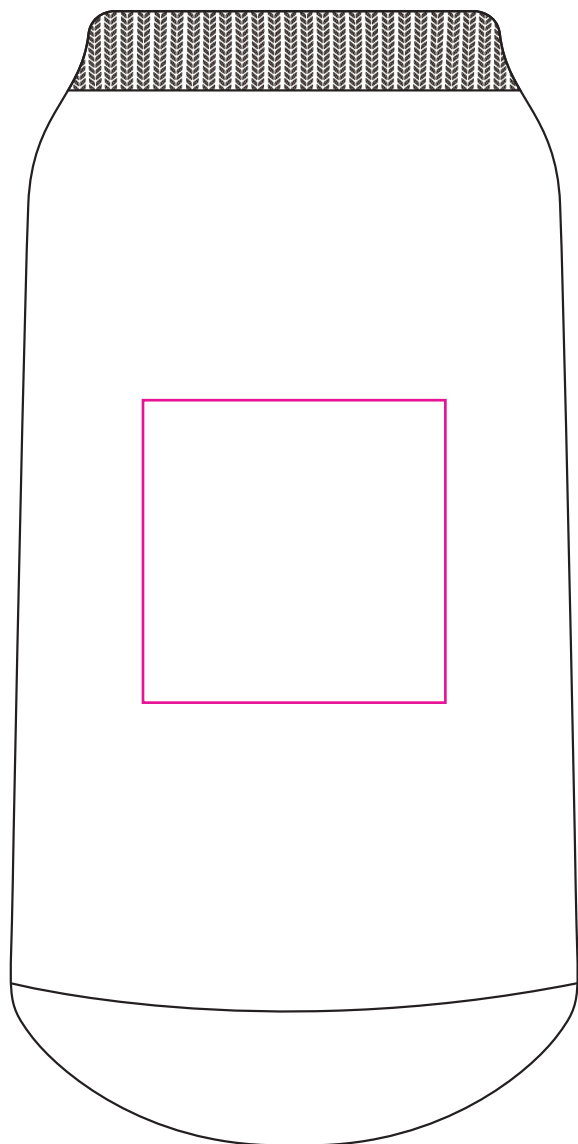

Product: PCH222  
Product Size: 140mmx 40mm  
Decoration Options: Heat Transfer

Bottom

Print size: 40mm(w) x 40mm(h)  
Shown at 100% actual size

\*Additional cost of PMS match silicone colour and design.