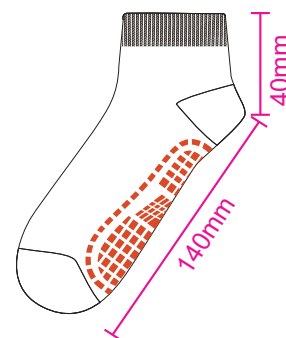

Product: PCH222  
Product Size: 140mmx 40mm  
Decoration Options: Heat Transfer

Bottom

Print size: 40mm(w) x 40mm(h)  
Shown at 100% actual size

\*Additional cost of PMS match silicone colour and design.