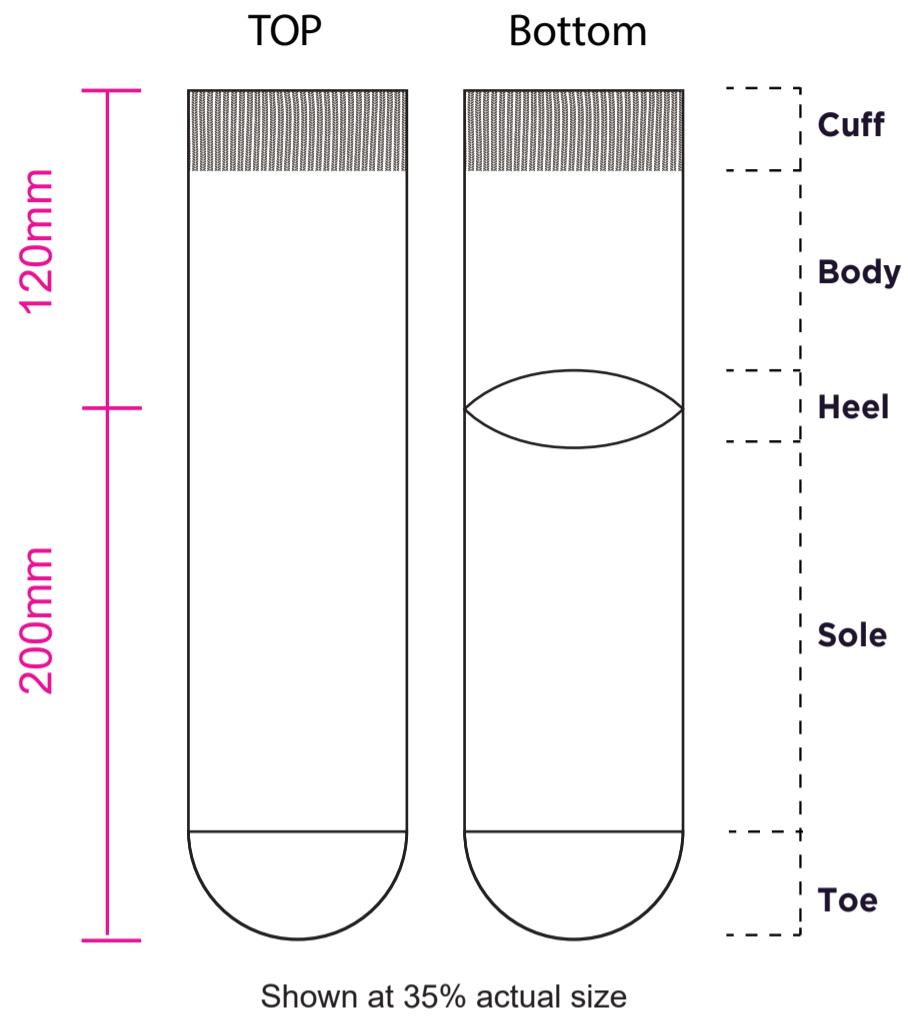

- Safe print area
- Bleed area
- Knife line
- Stitching

Shown at 50% actual size

### Card

Print size: 72mm(w) x 170mm(h)  
Shown at 50% actual size

### Paper Girdle

Product size: 84mm(w) x 70mm(h) x 20mm(d)  
Print size: 238mm(w) x 70mm(h)

## Envelope

Print size: 234mm(w) x 110mm(h)  
Shown at 50% actual size

Print size: 220mm(w) x 152mm(h)  
Shown at 50% actual size

- Knife line
- Safe print area
- Bleed line