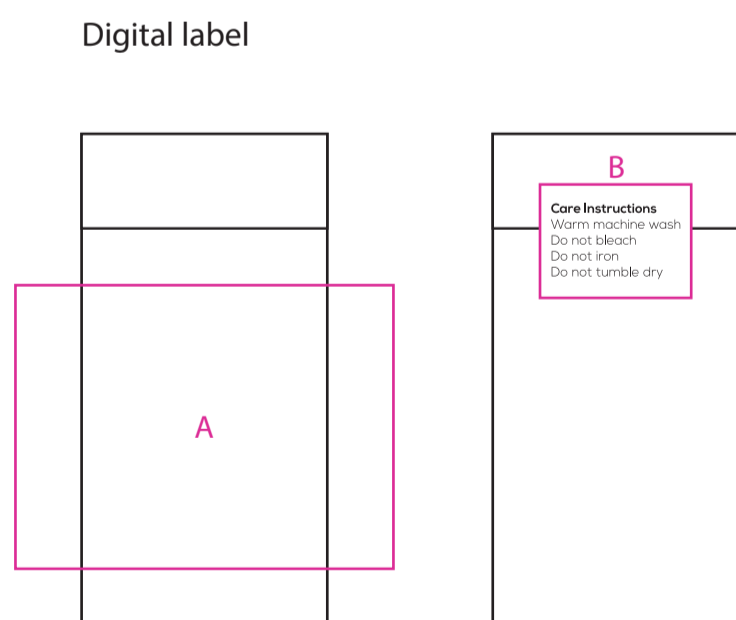

- Safe print area
- Bleed area
- Knife line
- Stitching

Shown at 50% actual size

# Packaging

Print size: 410mm(w) x 160mm(h)  
\*The box is only printed on the lid.

- Knife line
- Safe print area
- Bleed line

## Envelope

Print size: 234mm(w) x 110mm(h)  
Shown at 50% actual size

Print size: 220mm(w) x 152mm(h)  
Shown at 50% actual size

- Knife line
- Safe print area
- Bleed line

## Kraft Paper Cylinder

Shown at 50% actual size  
A: Print size: 75mm(w) x 100mm(h)  
B: Print size: 40mm(w) x 30mm(h)

CMYK

Shown at 50% actual size  
Print size: 214mm(w) x 150mm(h)

Shown at 50% actual size  
Print size: 63.5mm(w) x 63.5mm(h)