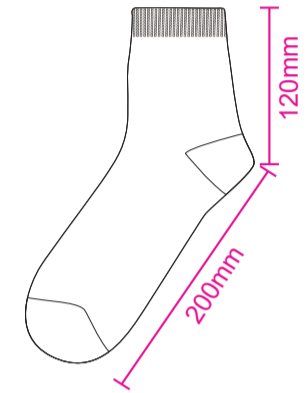

Product: PCH214  
 Product Size: Socks: 120mm x 200mm  
 Card A: 72x170mm; Box: 360mmx60mmx110mm; Envelope: 220mmx110mm;; Kraft Paper Cylinder: 65mm(dia)x130mm(h)  
 Decoration Options: Socks: Jacquard craft / Card, Box, Envelope: CMYK, Kraft Paper Cylinder: Digital label, CMYK

- Safe print area
- Bleed area
- Knife line
- Stitching

Shown at 50% actual size

### Card

Print size: 72mm(w) x 170mm(h)  
Shown at 50% actual size

## Envelope

Print size: 234mm(w) x 110mm(h)  
Shown at 50% actual size

Print size: 220mm(w) x 152mm(h)  
Shown at 50% actual size

- Knife line
- Safe print area
- Bleed line