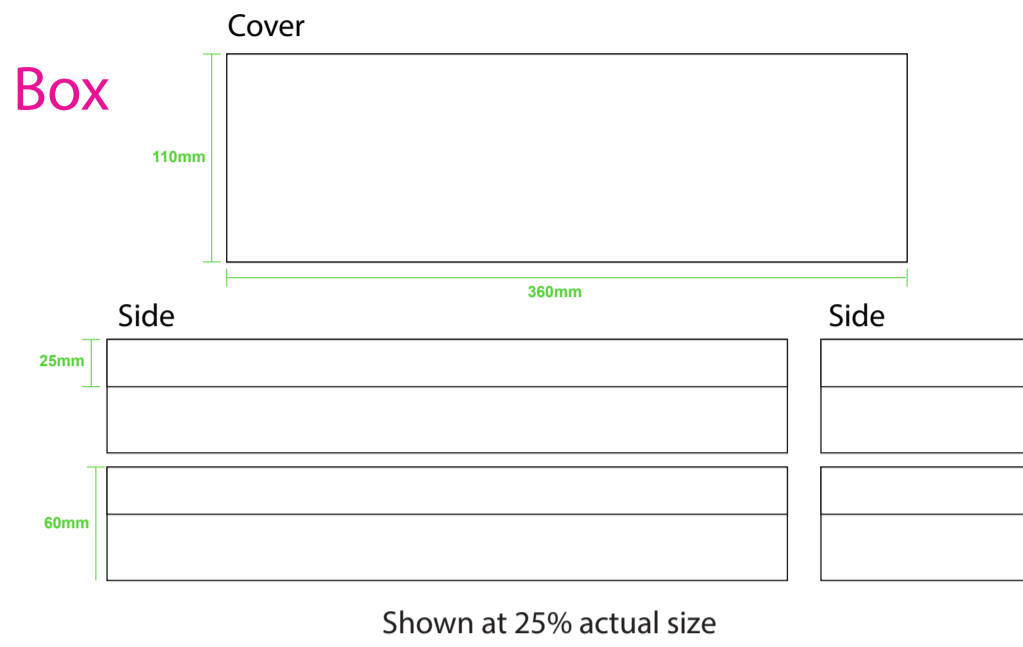

Packaging

Print size: 410mm(w) x 160mm(h)
*The box is only printed on the lid.

- Knife line
- Safe print area
- Bleed line