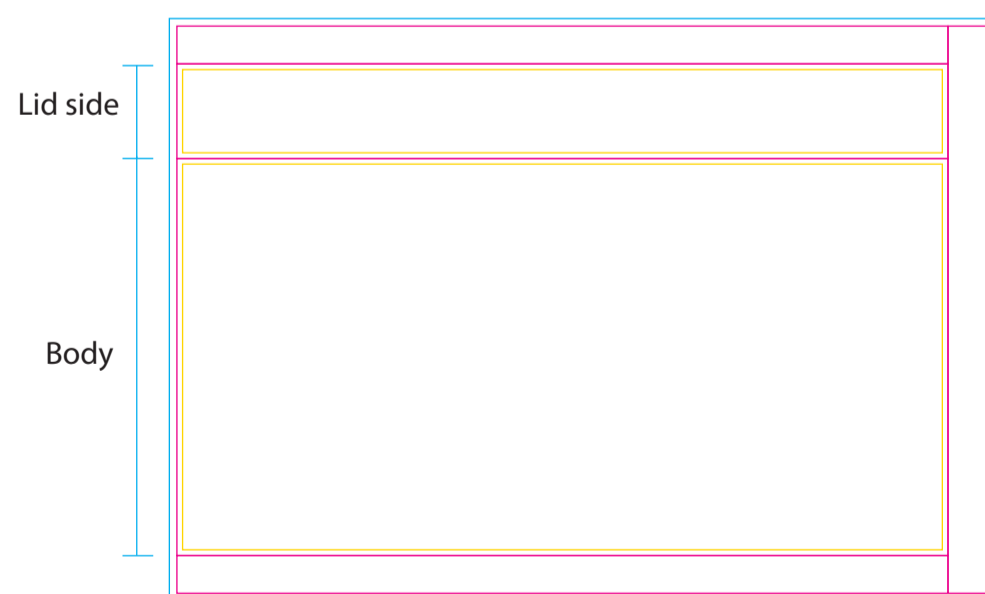

### Paper Girdle

Product size: 84mm(w) x 70mm(h) x 20mm(d)  
Print size: 238mm(w) x 70mm(h)

# Packaging

Print size: 410mm(w) x 160mm(h)  
\*The box is only printed on the lid.

- Knife line
- Safe print area
- Bleed line

## Envelope

Print size: 234mm(w) x 110mm(h)  
Shown at 50% actual size

Print size: 220mm(w) x 152mm(h)  
Shown at 50% actual size

- Knife line
- Safe print area
- Bleed line

## Kraft Paper Cylinder

Shown at 50% actual size  
A: Print size: 75mm(w) x 100mm(h)  
B: Print size: 40mm(w) x 30mm(h)

CMYK

Shown at 50% actual size  
Print size: 214mm(w) x 150mm(h)

Shown at 50% actual size  
Print size: 63.5mm(w) x 63.5mm(h)