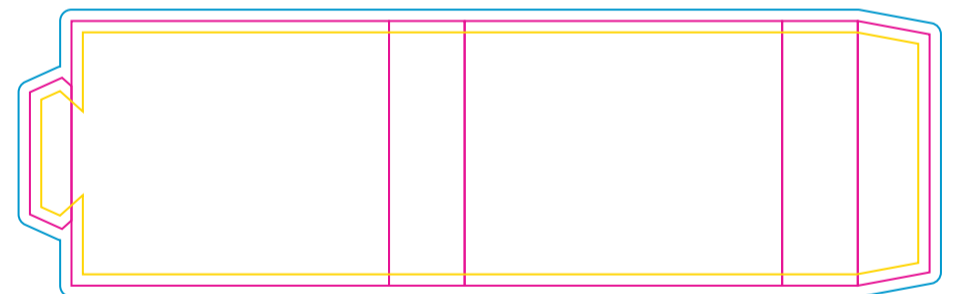

- Safe print area
- Bleed area
- Knife line
- Stitching

Shown at 50% actual size

### Card

Print size: 72mm(w) x 170mm(h)  
Shown at 50% actual size

### Paper Girdle

Product size: 84mm(w) x 70mm(h) x 20mm(d)  
Print size: 238mm(w) x 70mm(h)

## Envelope

Print size: 234mm(w) x 110mm(h)  
Shown at 50% actual size

Print size: 220mm(w) x 152mm(h)  
Shown at 50% actual size

- Knife line
- Safe print area
- Bleed line