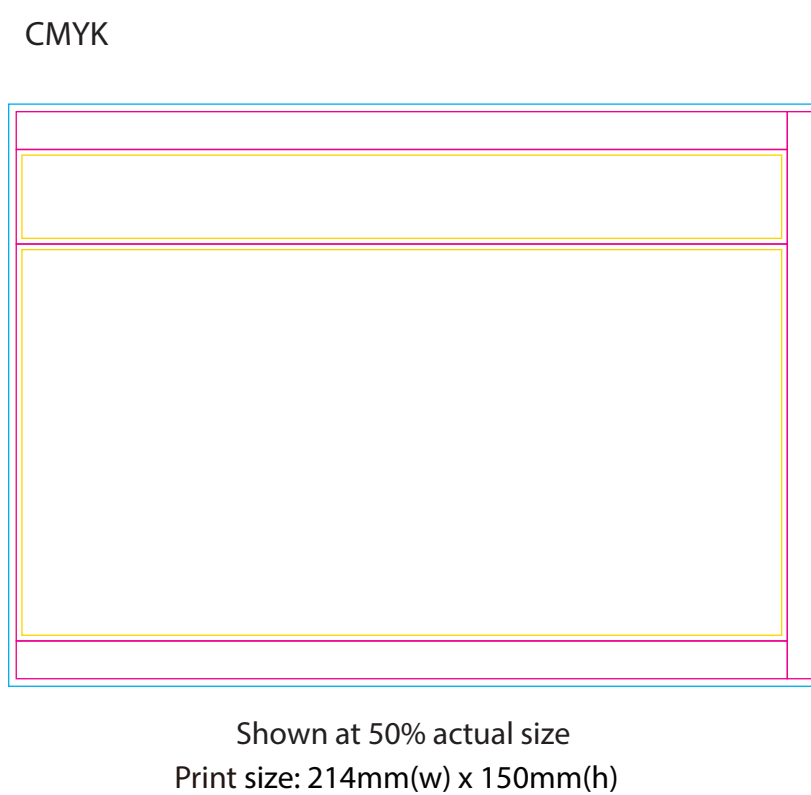

Product: PCH213
 Product Size: Socks: 220mm x 120mm
 Card A: 72x170mm; Box: 360mm(l)x60mmx110mm; Envelope: 220mmx110mm; Kraft Paper Cylinder: 65mm(dia)x130mm
 Decoration Options: Socks: Jacquard craft / Card, Box, Envelope: CMYK, Kraft Paper Cylinder: Digital label, CMYK

Packaging

Envelope

Kraft Paper Cylinder

- Knife line
- Safe print area
- Bleed line