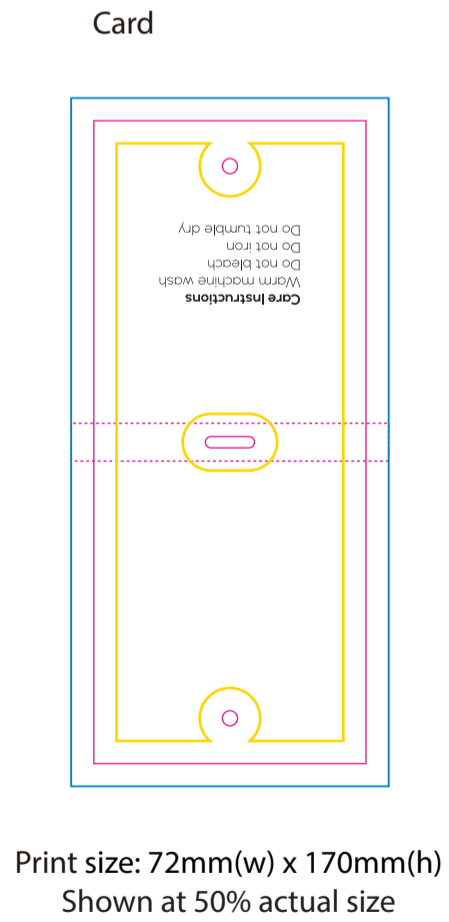

Product: PCH213
 Product Size: Socks: 220mm x 120mm
 Card A: 72x170mm; Box: 360mm(l)x60mmx110mm; Envelope: 220mmx110mm; Kraft Paper Cylinder: 65mm(dia)x130mm
 Decoration Options: Socks: Jacquard craft / Card, Box, Envelope: CMYK, Kraft Paper Cylinder: Digital label, CMYK

Packaging

Envelope

Kraft Paper Cylinder

- Knife line
- Safe print area
- Bleed line