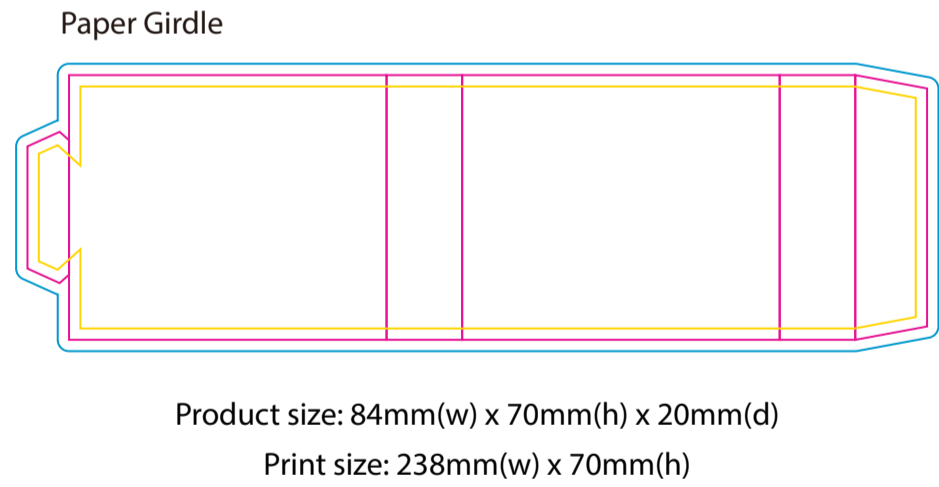

Product: PCH213
 Product Size: Socks: 220mm x 120mm
 Card A: 72x170mm; Box: 360mm(l)x60mmx110mm; Envelope: 220mmx110mm; Kraft Paper Cylinder: 65mm(dia)x130mm
 Decoration Options: Socks: Jacquard craft / Card, Box, Envelope: CMYK, Kraft Paper Cylinder: Digital label, CMYK

Packaging

Envelope

Kraft Paper Cylinder

- Knife line
- Safe print area
- Bleed line