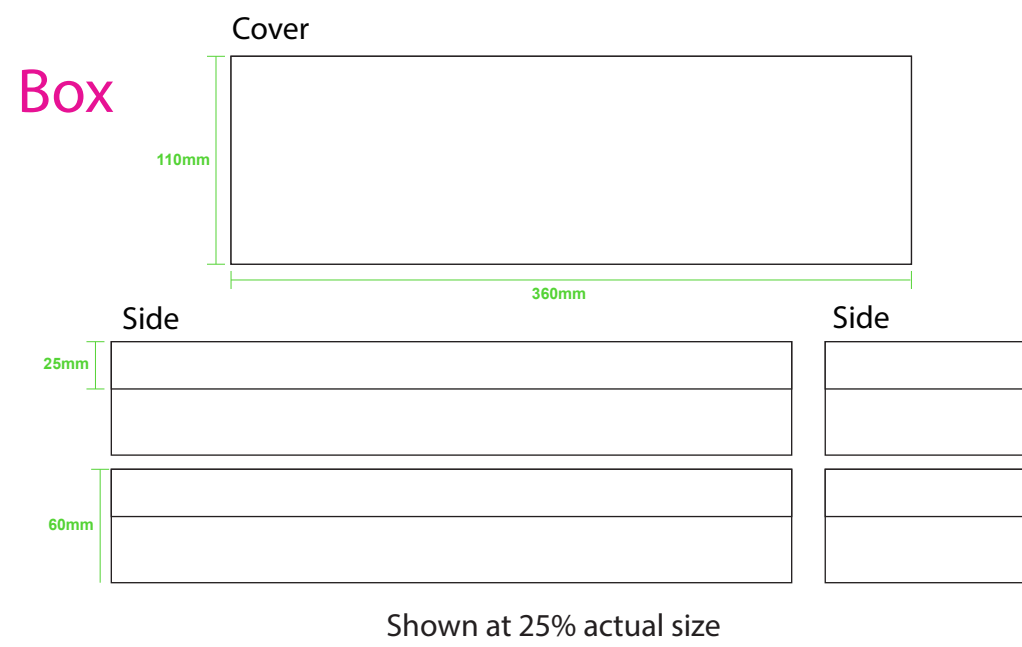

Product: PCH213
 Product Size: Socks: 220mm x 120mm
 Card A: 72x170mm; Box: 360mm(l)x60mmx110mm; Envelope: 220mmx110mm; Kraft Paper Cylinder: 65mm(dia)x130mm
 Decoration Options: Socks: Jacquard craft / Card, Box, Envelope: CMYK, Kraft Paper Cylinder: Digital label, CMYK

Packaging

Envelope

Kraft Paper Cylinder

- Knife line
- Safe print area
- Bleed line