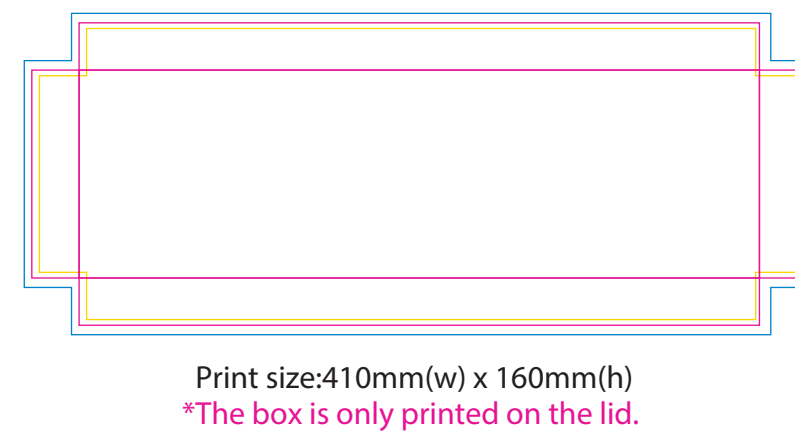

Product: PCH213
 Product Size: Socks: 220mm x 120mm
 Card A: 72x170mm; Box: 360mm(l)x60mmx110mm; Envelope: 220mmx110mm; Kraft Paper Cylinder: 65mm(dia)x130mm
 Decoration Options: Socks: Jacquard craft / Card, Box, Envelope: CMYK, Kraft Paper Cylinder: Digital label, CMYK

Packaging

Envelope

Kraft Paper Cylinder

- Knife line
- Safe print area
- Bleed line