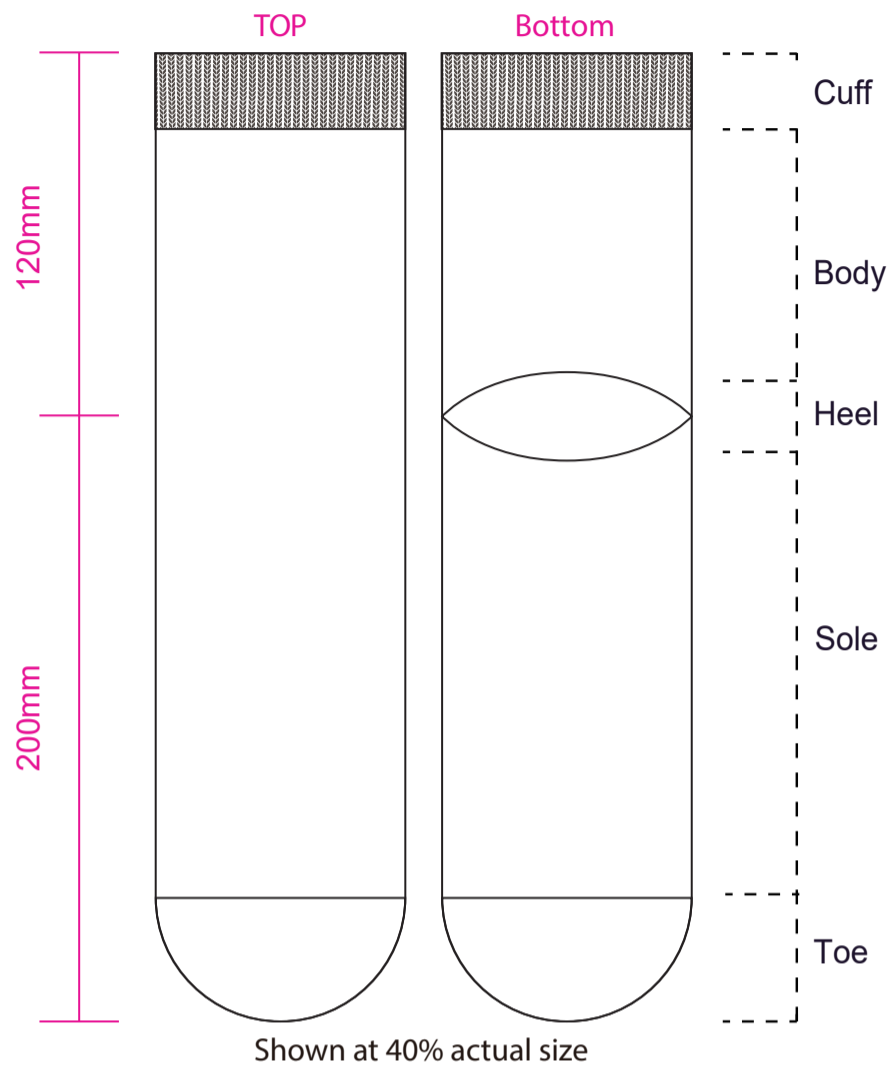

Product: PCH213
 Product Size: Socks: 220mm x 120mm
 Card A: 72x170mm; Box: 360mm(l)x60mmx110mm; Envelope: 220mmx110mm; Kraft Paper Cylinder: 65mm(dia)x130mm
 Decoration Options: Socks: Jacquard craft / Card, Box, Envelope: CMYK, Kraft Paper Cylinder: Digital label, CMYK

Packaging

Envelope

Kraft Paper Cylinder

- Knife line
- Safe print area
- Bleed line