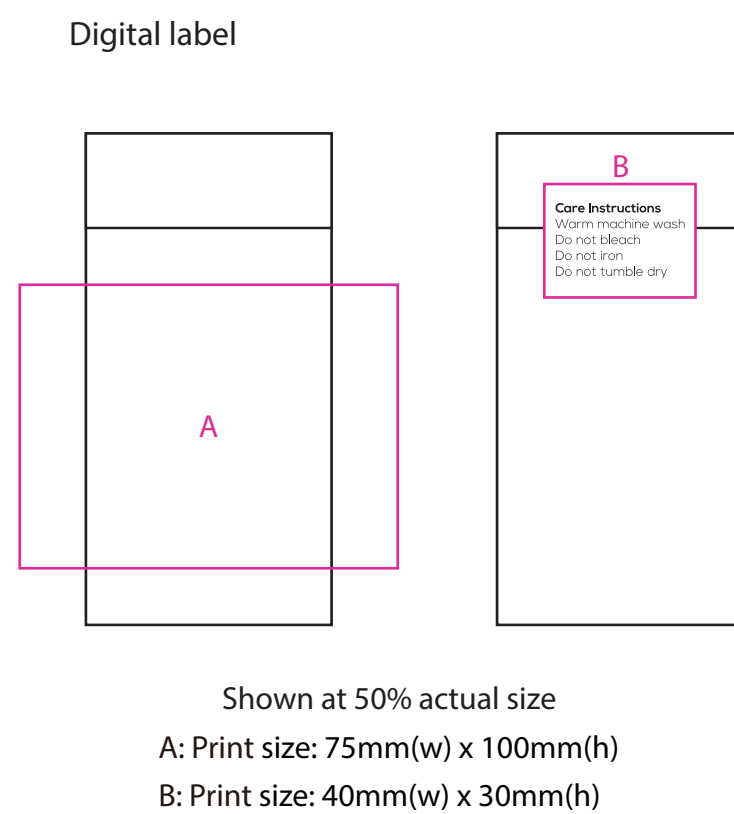

Product: PCH213
 Product Size: Socks: 220mm x 120mm
 Card A: 72x170mm; Box: 360mm(l)x60mmx110mm; Envelope: 220mmx110mm; Kraft Paper Cylinder: 65mm(dia)x130mm
 Decoration Options: Socks: Jacquard craft / Card, Box, Envelope: CMYK, Kraft Paper Cylinder: Digital label, CMYK

Packaging

Envelope

Kraft Paper Cylinder

- Knife line
- Safe print area
- Bleed line