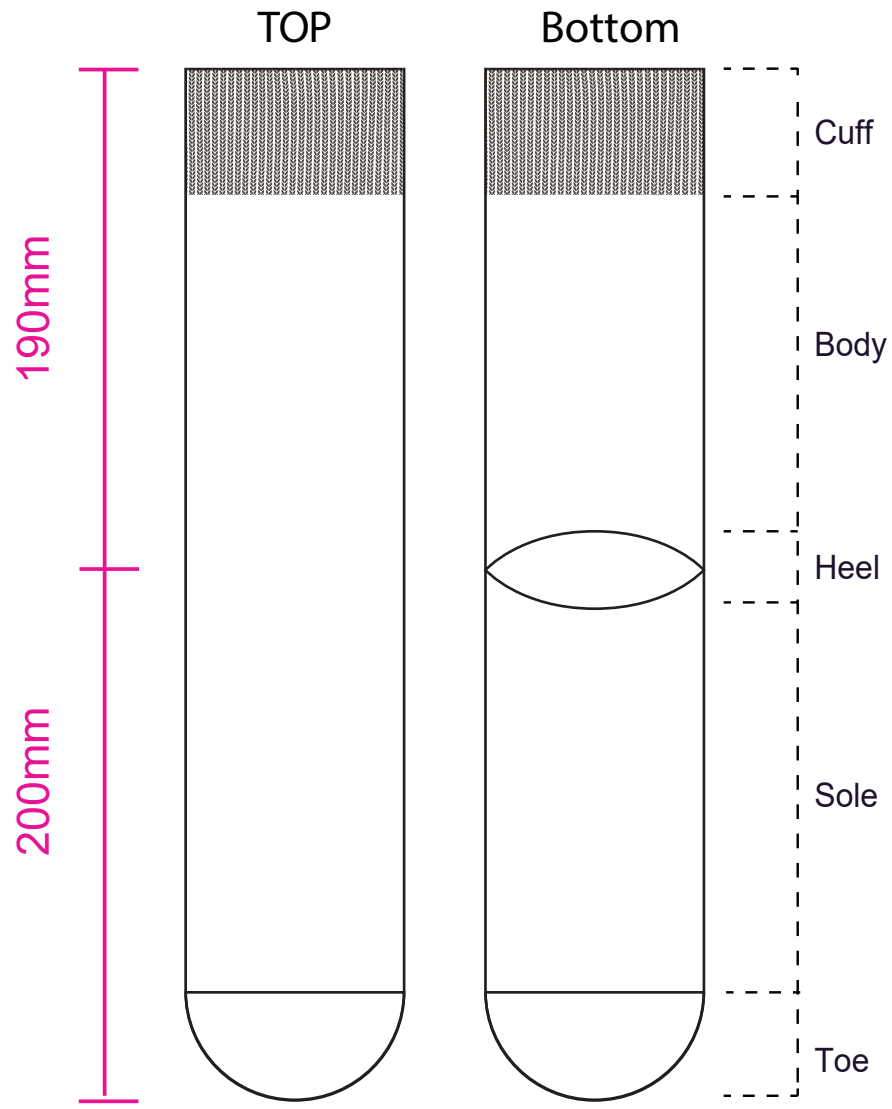

Shown at 35% actual size

Print size: 165.1mm(w) x 389.7mm(h)

- Safe print area
- Bleed area
- Knife line
- Stitching

Shown at 50% actual size

Card

Print size: 72mm(w) x 170mm(h)
 Shown at 50% actual size

Paper Girdle

Product size: 84mm(w) x 70mm(h) x 20mm(d)
 Print size: 238mm(w) x 70mm(h)

- Knife line
- Safe print area
- Bleed line

Packaging

Print size: 410mm(w) x 160mm(h)
*The box is only printed on the lid.

- Knife line
- Safe print area
- Bleed line

Envelope

Print size: 234mm(w) x 110mm(h)
Shown at 50% actual size

Print size: 220mm(w) x 152mm(h)
Shown at 50% actual size

- Knife line
- Safe print area
- Bleed line

Kraft Paper Cylinder

Shown at 50% actual size
A: Print size: 75mm(w) x 100mm(h)
B: Print size: 40mm(w) x 30mm(h)

CMYK

Shown at 50% actual size
Print size: 214mm(w) x 150mm(h)

Shown at 50% actual size
Print size: 63.5mm(w) x 63.5mm(h)