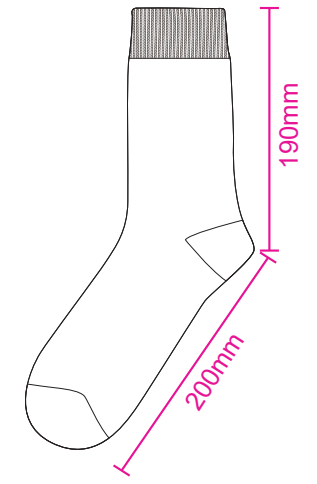

Product: PCH212
 Product Size: Socks: 190mm x 200mm
 Card A: 72x170mm; Box: 360mm(l)x60mmx110mm; Envelope: 220mmx110mm; Kraft Paper Cylinder: 65mm(dia)x130mm
 Decoration Options: Socks: Jacquard craft / Card, Box, Envelope: CMYK, Kraft Paper Cylinder: Digital label, CMYK

Shown at 35% actual size

Print size: 165.1mm(w) x 389.7mm(h)

- Safe print area
- Bleed area
- Knife line
- Stitching

Shown at 50% actual size

Card

Print size: 72mm(w) x 170mm(h)
 Shown at 50% actual size

Paper Girdle

Product size: 84mm(w) x 70mm(h) x 20mm(d)
 Print size: 238mm(w) x 70mm(h)

- Knife line
- Safe print area
- Bleed line

Packaging

Print size: 410mm(w) x 160mm(h)
*The box is only printed on the lid.

- Knife line
- Safe print area
- Bleed line

Envelope

Print size: 234mm(w) x 110mm(h)
Shown at 50% actual size

Print size: 220mm(w) x 152mm(h)
Shown at 50% actual size

- Knife line
- Safe print area
- Bleed line

Kraft Paper Cylinder

Shown at 50% actual size
A: Print size: 75mm(w) x 100mm(h)
B: Print size: 40mm(w) x 30mm(h)