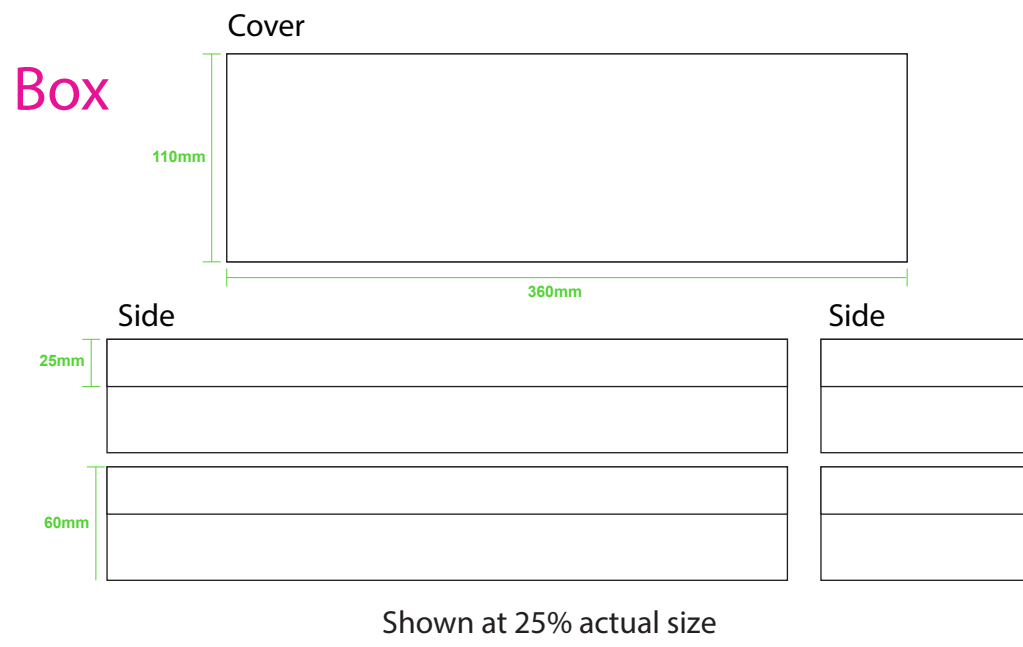

Shown at 35% actual size

Print size: 165.1mm(w) x 389.7mm(h)

- Safe print area
- Bleed area
- Knife line
- Stitching

Shown at 50% actual size

Card

Print size: 72mm(w) x 170mm(h)
 Shown at 50% actual size

Paper Girdle

Product size: 84mm(w) x 70mm(h) x 20mm(d)
 Print size: 238mm(w) x 70mm(h)

- Knife line
- Safe print area
- Bleed line

Packaging

Print size: 410mm(w) x 160mm(h)
*The box is only printed on the lid.

- Knife line
- Safe print area
- Bleed line

Envelope

Print size: 234mm(w) x 110mm(h)
Shown at 50% actual size

Print size: 220mm(w) x 152mm(h)
Shown at 50% actual size

- Knife line
- Safe print area
- Bleed line

Kraft Paper Cylinder

Shown at 50% actual size
A: Print size: 75mm(w) x 100mm(h)
B: Print size: 40mm(w) x 30mm(h)

CMYK

Shown at 50% actual size
Print size: 214mm(w) x 150mm(h)

Shown at 50% actual size
Print size: 63.5mm(w) x 63.5mm(h)