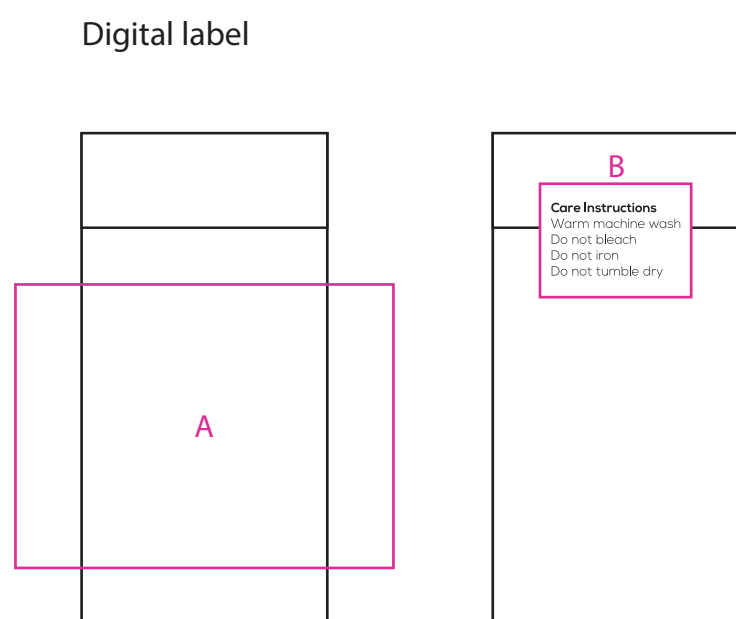

Shown at 35% actual size

Print size: 165.1mm(w) x 389.7mm(h)

- Safe print area
- Bleed area
- Knife line
- Stitching

Shown at 50% actual size

Card

Print size: 72mm(w) x 170mm(h)
 Shown at 50% actual size

Paper Girdle

Product size: 84mm(w) x 70mm(h) x 20mm(d)
 Print size: 238mm(w) x 70mm(h)

- Knife line
- Safe print area
- Bleed line

Packaging

Print size: 410mm(w) x 160mm(h)
*The box is only printed on the lid.

- Knife line
- Safe print area
- Bleed line

Envelope

Print size: 234mm(w) x 110mm(h)
Shown at 50% actual size

Print size: 220mm(w) x 152mm(h)
Shown at 50% actual size

- Knife line
- Safe print area
- Bleed line

Kraft Paper Cylinder

Shown at 50% actual size
A: Print size: 75mm(w) x 100mm(h)
B: Print size: 40mm(w) x 30mm(h)

CMYK

Shown at 50% actual size
Print size: 214mm(w) x 150mm(h)

Shown at 50% actual size
Print size: 63.5mm(w) x 63.5mm(h)