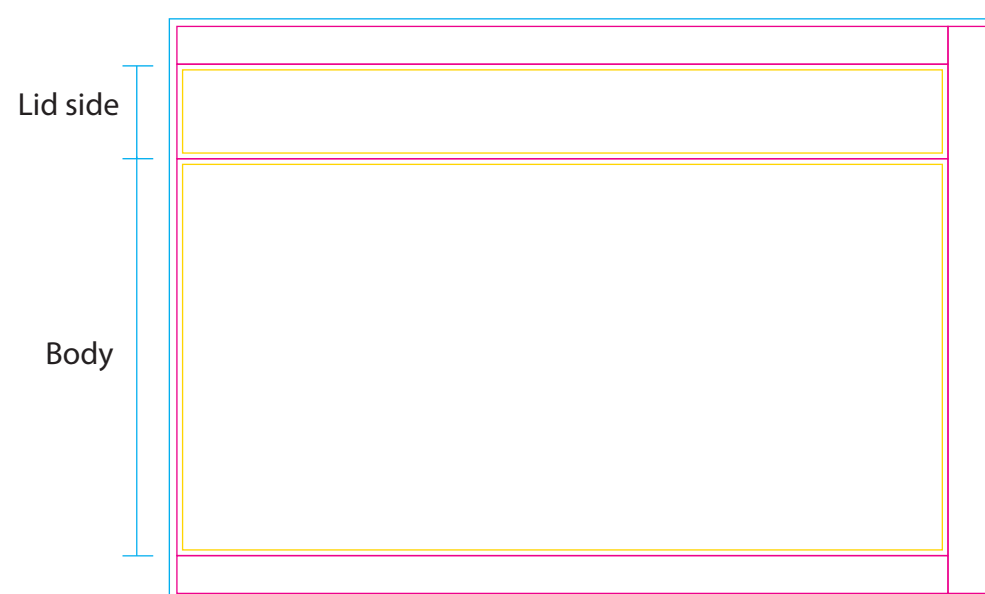

Shown at 35% actual size

Print size: 165.1mm(w) x 389.7mm(h)

- Safe print area
- Bleed area
- Knife line
- Stitching

Shown at 50% actual size

Card

Print size: 72mm(w) x 170mm(h)
 Shown at 50% actual size

Paper Girdle

Product size: 84mm(w) x 70mm(h) x 20mm(d)
 Print size: 238mm(w) x 70mm(h)

- Knife line
- Safe print area
- Bleed line

Packaging

Print size: 410mm(w) x 160mm(h)
*The box is only printed on the lid.

- Knife line
- Safe print area
- Bleed line

Envelope

Print size: 234mm(w) x 110mm(h)
Shown at 50% actual size

Print size: 220mm(w) x 152mm(h)
Shown at 50% actual size

- Knife line
- Safe print area
- Bleed line

Kraft Paper Cylinder

Shown at 50% actual size
A: Print size: 75mm(w) x 100mm(h)
B: Print size: 40mm(w) x 30mm(h)

CMYK

Shown at 50% actual size
Print size: 214mm(w) x 150mm(h)

Shown at 50% actual size
Print size: 63.5mm(w) x 63.5mm(h)