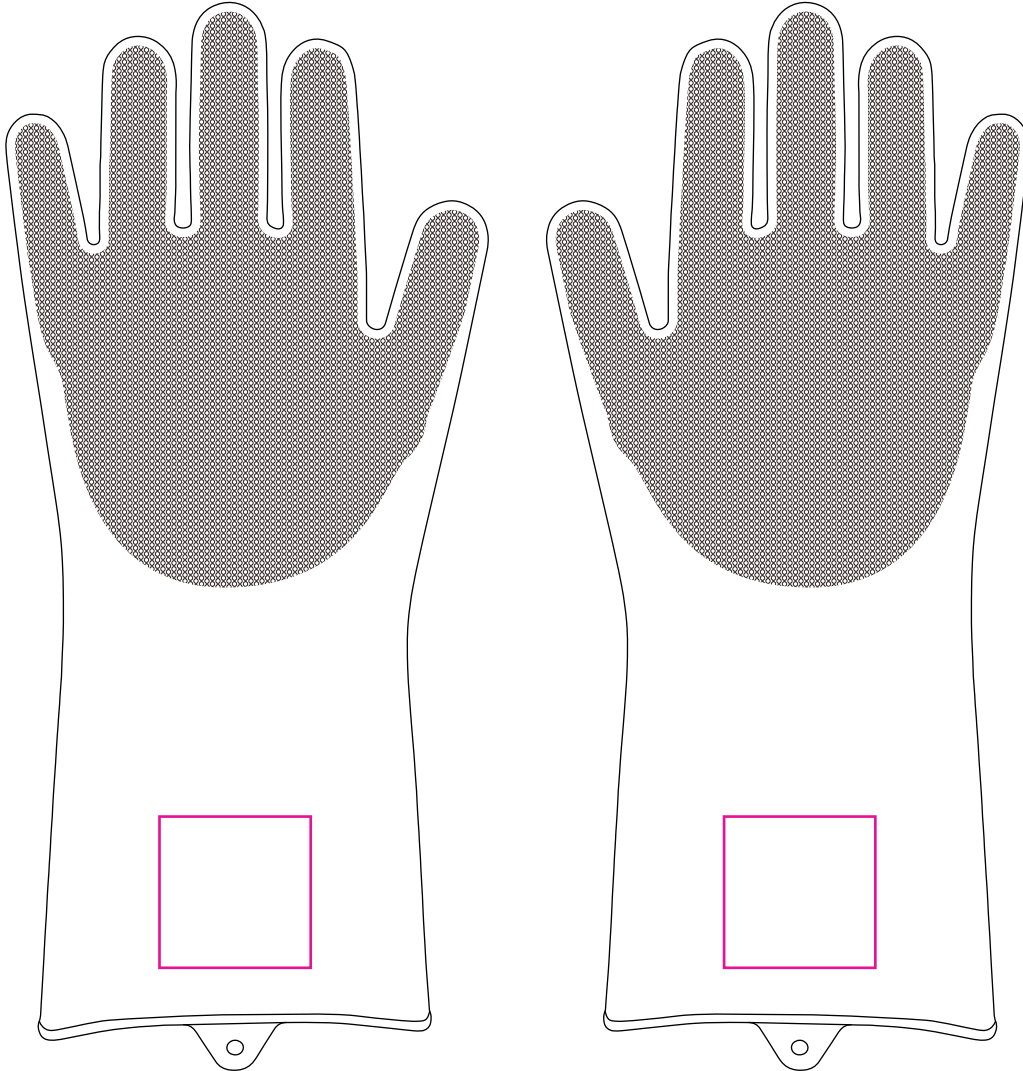

Product: PCH181
Product Size: 350 x 140mm ; 180g: 5mm thick, 210g: 7mm thick, 260g: 8mm thick
Decoration Options: Screen print , Full colour

Shown at 40% actual size
Print size: 50mm(w) x 50 mm(h)