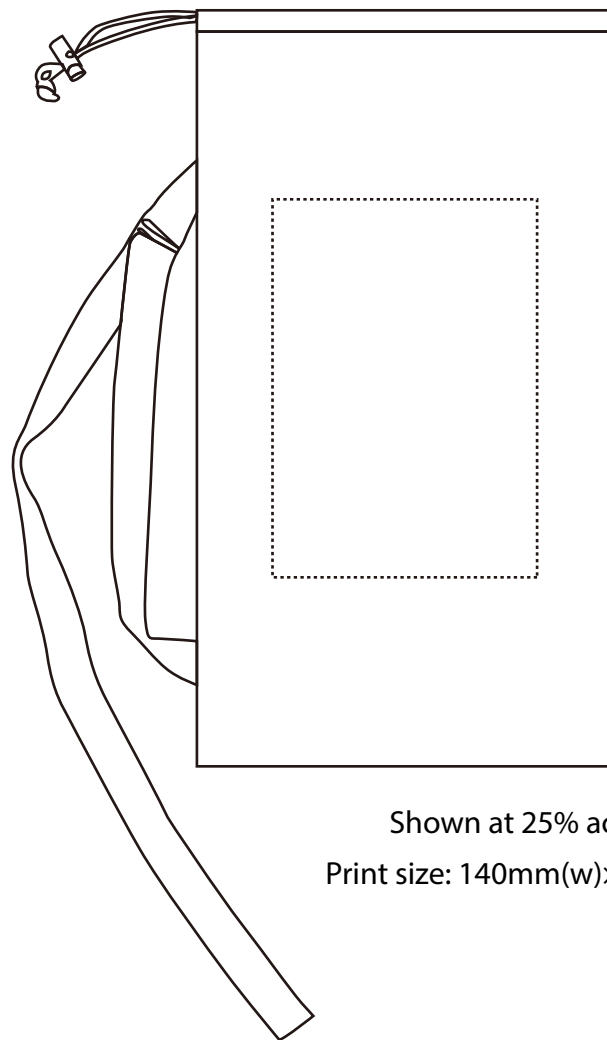

Product: PCH150
Product Size: Standard shaped: Fold: 200 x 70cm,After inflating: 160 x 63 x88cm,Square shaped: Fold: 230 x 70cm
After inflating: 190 x 60 x 60cm,carry bag:40 x 22cm
Decoration Options: Screen Print , Full Colour

Standard shaped

Shown at 10% actual size
Print size: 500mm(w)×300mm(h)

Shown at 25% actual size
Print size: 140mm(w)×200mm(h)

Square shaped

Shown at 10% actual size
Print size: 500mm(w)×300mm(h)

Shown at 25% actual size
Print size: 140mm(w)×200mm(h)