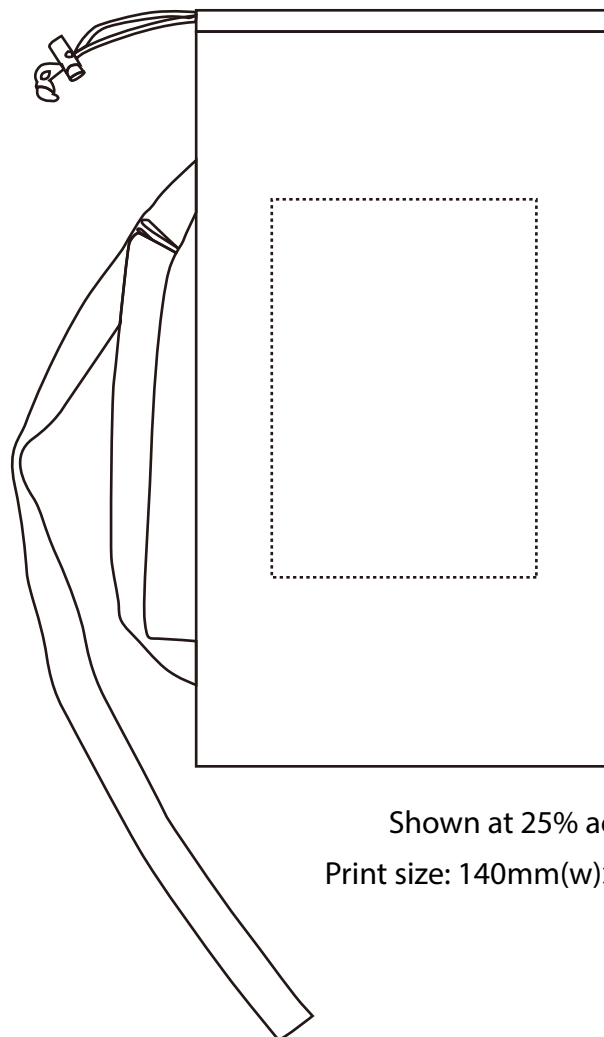

Product: PCH150
Product Size: Standard shaped: Fold: 200 x 70cm,After inflating: 160 x 63 x88cm,Square shaped: Fold: 230 x 70cm
After inflating: 190 x 60 x 60cm,carry bag:40 x 22cm
Decoration Options: Screen Print , Full Colour

Standard shaped

Shown at 10% actual size
Print size: 500mm(w)×300mm(h)

Shown at 25% actual size
Print size: 140mm(w)×200mm(h)

Square shaped

Shown at 10% actual size
Print size: 500mm(w)×300mm(h)

Shown at 25% actual size
Print size: 140mm(w)×200mm(h)