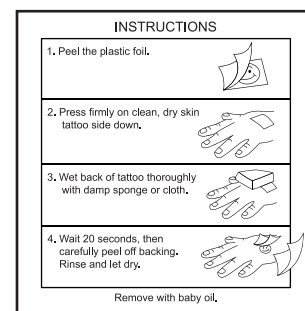

Product: PCH130

Product Size: 40mm(w)×40mm(h), 50mm(w)×50mm(h),
40mm(w)×60mm(h), 60mm(w)×80mm(h)

Decoration Options: Full Colour

Tattoo Design

Shown at 100% actual size
Print size:40mm(w)×60mm(h)

Backing Card

Tattoo Design

Shown at 100% actual size
Print size:40mm(w)×40mm(h)

Backing Card

Tattoo Design

Shown at 100% actual size
Print size:60mm(w)×80mm(h)

Backing Card

Tattoo Design

Shown at 100% actual size
Print size:50mm(w)×50mm(h)

Backing Card

— Knife line
— logo print area