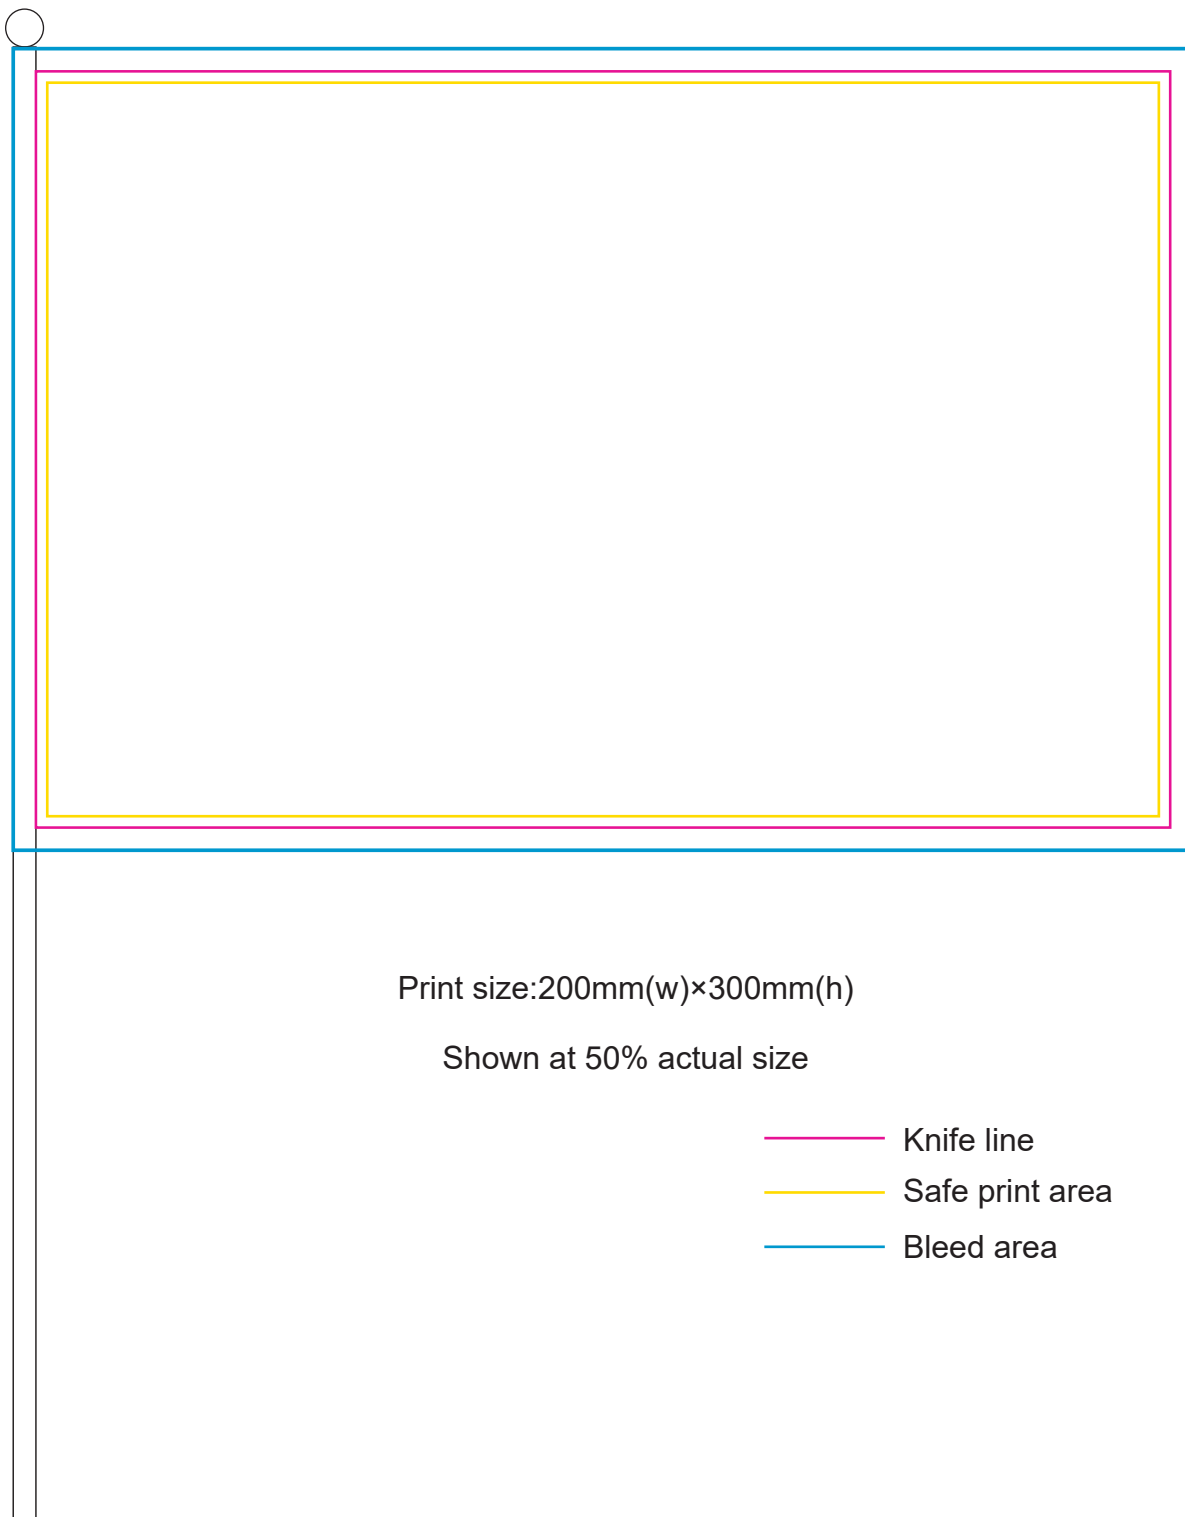

Product: PCH120

Product Size: 210mm(w)×140mm(h) , 200mm(w)×300mm(h)

Decoration Options:Full colour

20*30cm, 40cm sticks

Print size:200mm(w)×300mm(h)

Shown at 50% actual size

- Knife line
- Safe print area
- Bleed area

Product: PCH120

Product Size: 210mm(w)×140mm(h) , 200mm(w)×300mm(h)

Decoration Options:Full colour

21*14cm, 30cm sticks

- Knife line
- Safe print area
- Bleed area

Print size:210mm(w)×140mm(h)

Shown at 50% actual size