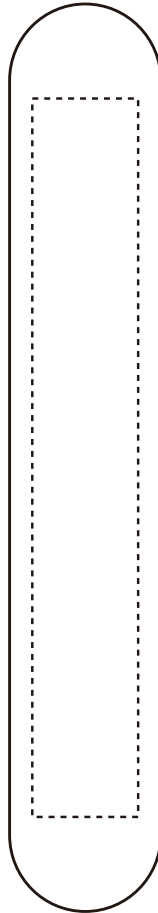

Product:PCH055

Product Size:120mm(w) x 20mm(h)

Decoration Options:Screen print, engraving

Print size: 14mm(w) x 95mm(h)

Shown at 100% actual size