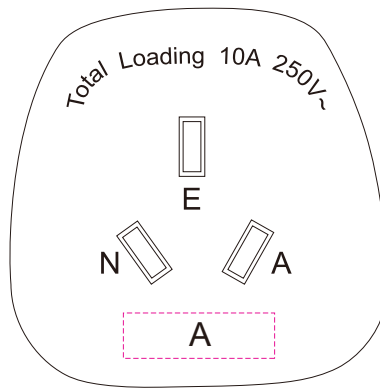

Product: PCH032
Product Size: 50*50*52MM
Decoration Options: Screen Print

Front

A:Print size:20mm(w) x 6mm(h)

Shown at 100% actual size