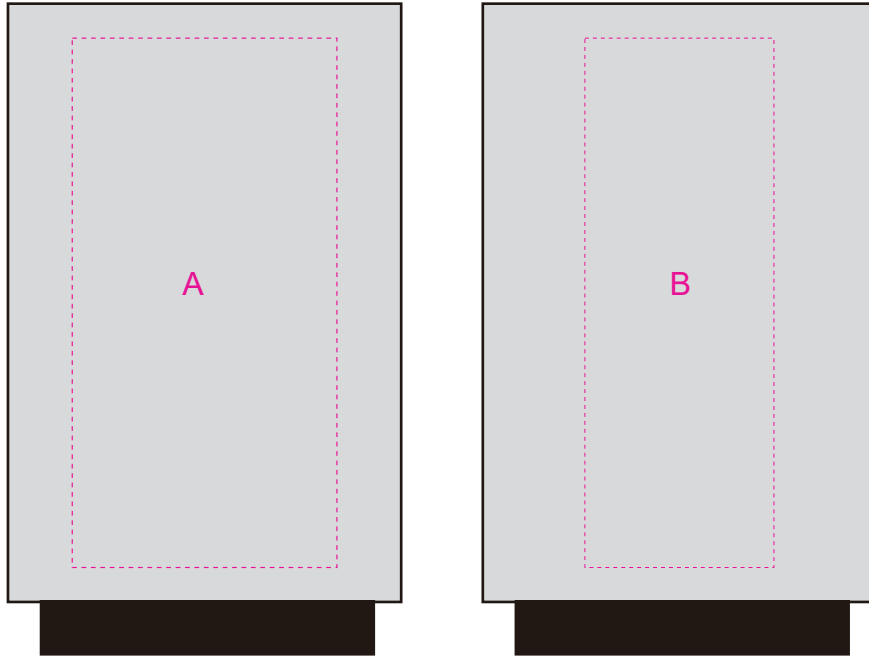

Product: PCH020
Product Size: 52 x 86mm
Decoration Options: Engraving, Screen Print

A:Print size: 35mm(W) x 70mm(H)
B:Engraving size: 25mm(W) x 70mm(H)
Shown at 100% actual size