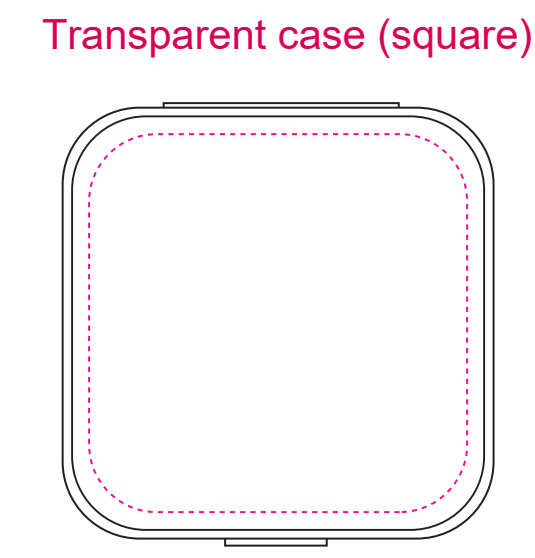

Product: PCH019
 Product Size: Straw: 25(h) x 1.1(w)cm, Cleaning brush: 25cm, Satin pouch: 12.9(w) x 29.6(h)cm, Linen pouch: 9(w) x 29(h)cm, Transparent case (round): 63*63mm, Transparent case (square): 57*57mm, White cardboard (straight): 260*70*14mm, White cardboard (bent): 260*125*14mm
 Decoration Options: Pad Print

* For better printing results,
 we suggest printing with
 only one logo on this item.

Shown at 50% actual size

Print size: 65mm(W) x 130mm(H)
 Shown at 50% actual size

Print size: 65mm(W) x 130mm(H)
 Shown at 60% actual size

Print size: 50mm(W) x 50mm(H)
 Shown at 100% actual size

Print size: 50mm(W) x 50mm(H)
 Shown at 100% actual size

White cardboard (straight):Screen print

Print size: 35mm(W) x 130mm(H)
 Shown at 70% actual size

Print size: 193mm(W) x 381mm(H)
 Shown at 60% actual size

— Knife line
 — Bleed line