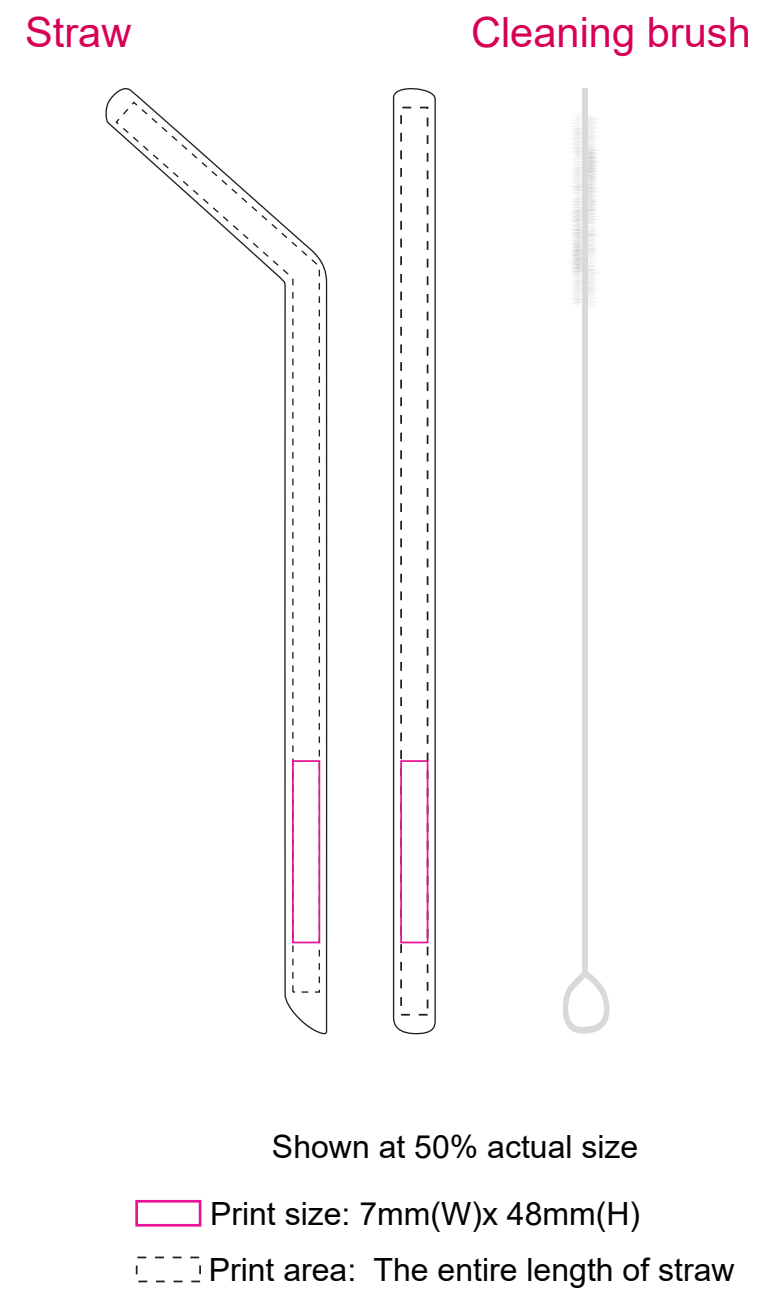

Product: PCH019
 Product Size: Straw: 25(h) x 1.1(w)cm, Cleaning brush: 25cm, Satin pouch: 12.9(w) x 29.6(h)cm, Linen pouch: 9(w) x 29(h)cm, Transparent case (round): 63*63mm, Transparent case (square): 57*57mm, White cardboard (straight): 260*70*14mm, White cardboard (bent): 260*125*14mm
 Decoration Options: Pad Print

* For better printing results,
 we suggest printing with
 only one logo on this item.

Shown at 50% actual size

Print size: 65mm(W) x 130mm(H)
 Shown at 50% actual size

Print size: 65mm(W) x 130mm(H)
 Shown at 60% actual size

Print size: 50mm(W) x 50mm(H)
 Shown at 100% actual size

Print size: 50mm(W) x 50mm(H)
 Shown at 100% actual size

White cardboard (straight):Screen print

Print size: 35mm(W) x 130mm(H)
 Shown at 70% actual size

Print size: 193mm(W) x 381mm(H)
 Shown at 60% actual size

— Knife line
 — Bleed line