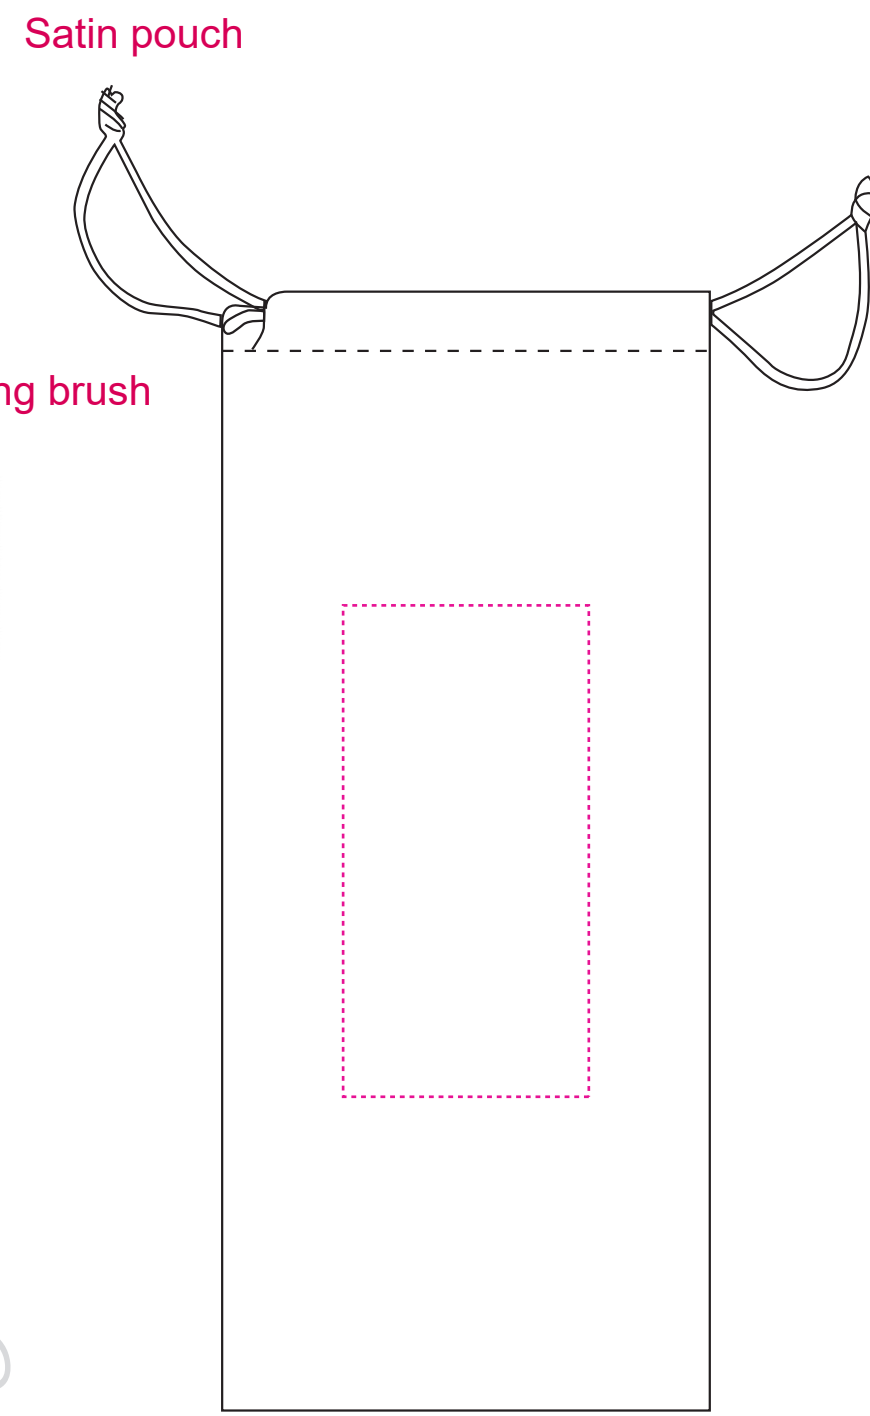

Product: PCH019
 Product Size: Straw: 25(h) x 1.1(w)cm, Cleaning brush: 25cm, Satin pouch: 12.9(w) x 29.6(h)cm, Linen pouch: 9(w) x 29(h)cm, Transparent case (round): 63*63mm, Transparent case (square): 57*57mm, White cardboard (straight): 260*70*14mm, White cardboard (bent): 260*125*14mm
 Decoration Options: Pad Print

* For better printing results,
 we suggest printing with
 only one logo on this item.

Shown at 50% actual size

Print size: 65mm(W) x 130mm(H)
 Shown at 50% actual size

Print size: 65mm(W) x 130mm(H)
 Shown at 60% actual size

Print size: 50mm(W) x 50mm(H)
 Shown at 100% actual size

Print size: 50mm(W) x 50mm(H)
 Shown at 100% actual size

White cardboard (straight):Screen print

Print size: 35mm(W) x 130mm(H)
 Shown at 70% actual size

Print size: 193mm(W) x 381mm(H)
 Shown at 60% actual size

— Knife line
 — Bleed line