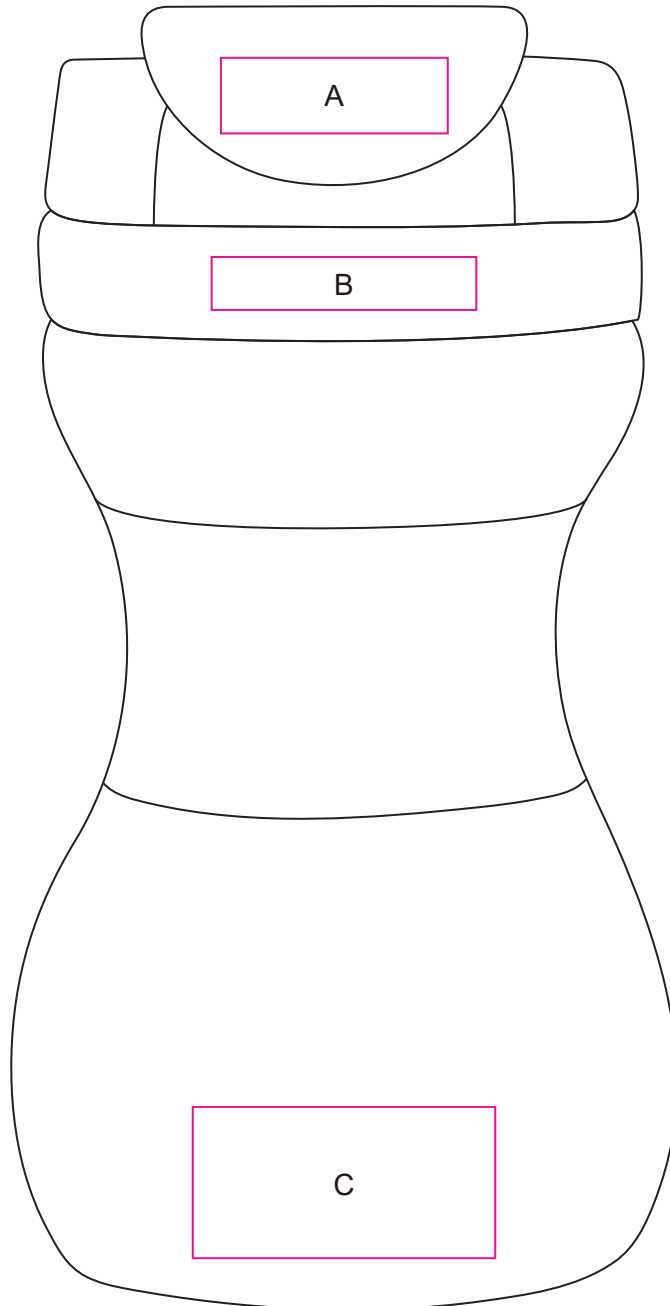

Product: PCD032
Product Size: Unfold: 88(Dia) x 165(H) mm; Fold: 88(Dia) x 85(H) mm;500ml
Decoration Options: Screen Print

Shown at 100% actual size

A:Print size: 30mm(w) x 10mm(h)

B:Print size: 35mm(w) x 7mm(h)

C:Print size: 40mm(w) x 20mm(h)