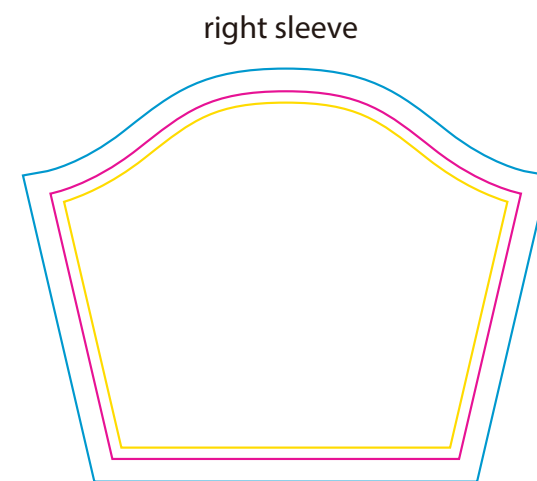

Product: PCC061
 Product Size: Free size Adult : Chest width = 176; Body length = 100cm;
 Bottom width = 180; Sleeve length = 60cm
 Free size Kids : Chest width = 154; Body length = 84cm;
 Bottom width = 160; Sleeve length = 53cm
 Decoration Options: Sublimation

Size:Kid

Print size: 822.7mm(w) x 896.1mm(h)

Shown at 10% actual size

Print size: 816.6mm(w) x 897.4mm(h)

left sleeve

Print size: 624mm(w) x 488.5mm(h)

right sleeve

Print size: 622.3mm(w) x 486.1mm(h)

Print size: 525.1mm(w) x 274.5mm(h)

Print size: 337.1mm(w) x 381.1mm(h)

Print size: 421.8mm(w) x 171.1mm(h)

Print size: 420.7mm(w) x 171.1mm(h)

— Knife line
 — Safe print area
 — Bleed area

Size:Adult

Print size: 974mm(w) x 1069.3mm(h)
Shown at 10% actual size

Print size: 972.9mm(w) x 1066mm(h)

left sleeve

Print size: 666.2mm(w) x 557.6mm(h)

right sleeve

Print size: 661.5mm(w) x 569.2mm(h)

Print size: 693.2mm(w) x 408.3mm(h)

Print size: 421.8mm(w) x 167.8mm(h)

Print size: 393.2mm(w) x 459.2mm(h)