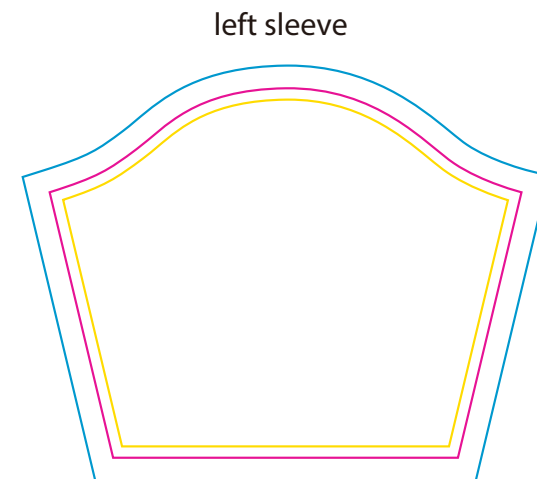

Product: PCC061
 Product Size: Free size Adult : Chest width = 176; Body length = 100cm;
 Bottom width = 180; Sleeve length = 60cm
 Free size Kids : Chest width = 154; Body length = 84cm;
 Bottom width = 160; Sleeve length = 53cm
 Decoration Options: Sublimation

Size:Kid

Print size: 822.7mm(w) x 896.1mm(h)

Shown at 10% actual size

Print size: 816.6mm(w) x 897.4mm(h)

left sleeve

Print size: 624mm(w) x 488.5mm(h)

right sleeve

Print size: 622.3mm(w) x 486.1mm(h)

Print size: 525.1mm(w) x 274.5mm(h)

Print size: 337.1mm(w) x 381.1mm(h)

Print size: 421.8mm(w) x 171.1mm(h)

Print size: 420.7mm(w) x 171.1mm(h)

— Knife line
 — Safe print area
 — Bleed area

Size:Adult

Print size: 974mm(w) x 1069.3mm(h)
Shown at 10% actual size

Print size: 972.9mm(w) x 1066mm(h)

left sleeve

Print size: 666.2mm(w) x 557.6mm(h)

right sleeve

Print size: 661.5mm(w) x 569.2mm(h)

Print size: 693.2mm(w) x 408.3mm(h)

Print size: 421.8mm(w) x 167.8mm(h)

Print size: 393.2mm(w) x 459.2mm(h)