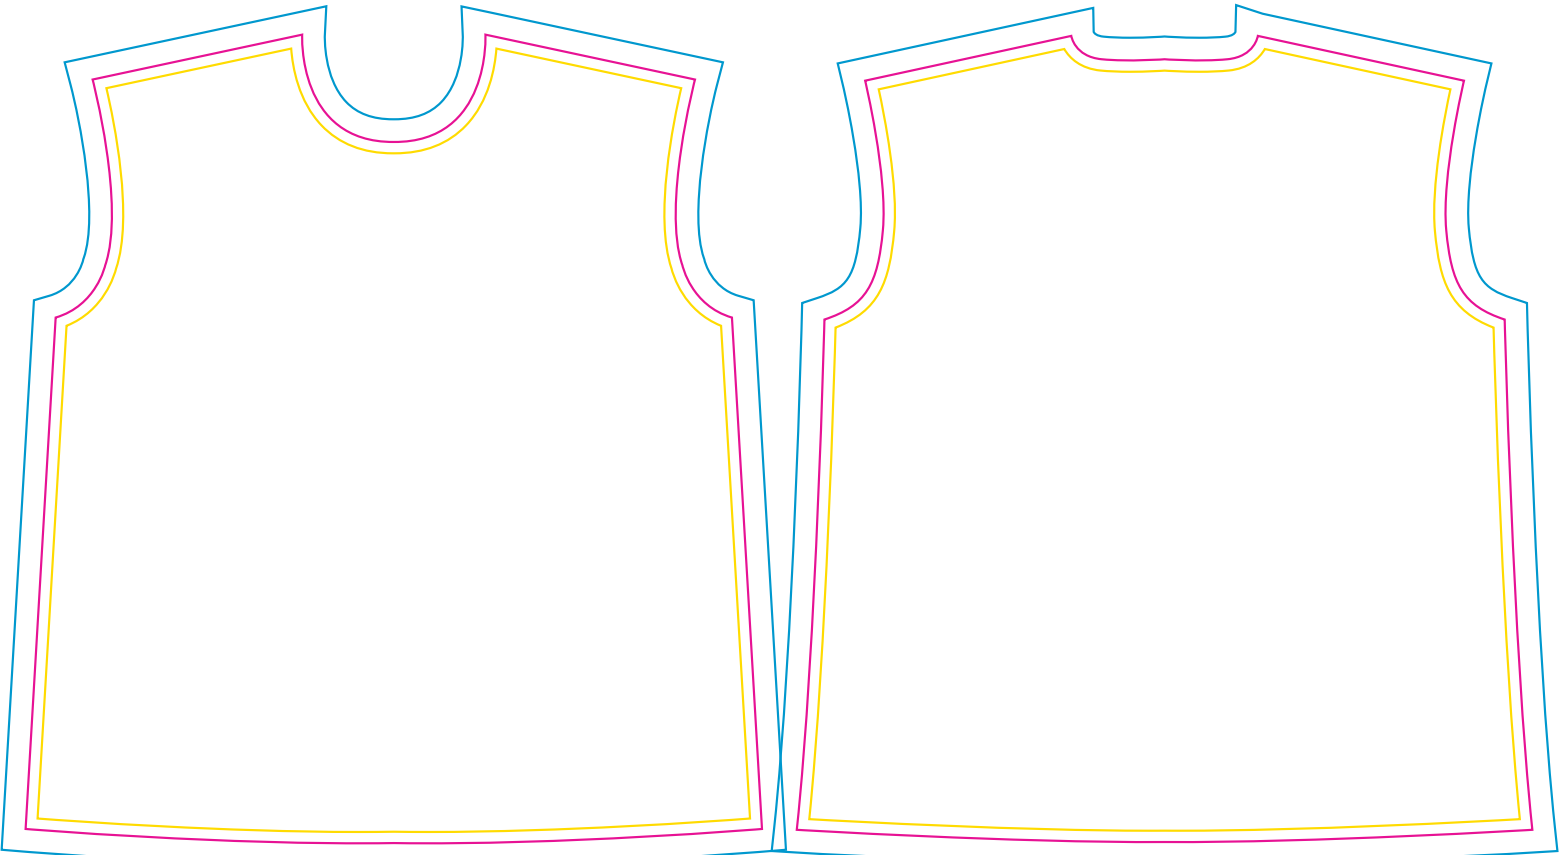

Product: PCC061
 Product Size: Free size Adult : Chest width = 176; Body length = 100cm;
 Bottom width = 180; Sleeve length = 60cm
 Free size Kids : Chest width = 154; Body length = 84cm;
 Bottom width = 160; Sleeve length = 53cm
 Decoration Options: Sublimation

Size:Kid

Print size: 822.7mm(w) x 896.1mm(h)

Shown at 10% actual size

Print size: 816.6mm(w) x 897.4mm(h)

left sleeve

Print size: 624mm(w) x 488.5mm(h)

right sleeve

Print size: 622.3mm(w) x 486.1mm(h)

Print size: 525.1mm(w) x 274.5mm(h)

Print size: 337.1mm(w) x 381.1mm(h)

Print size: 421.8mm(w) x 171.1mm(h)

Print size: 420.7mm(w) x 171.1mm(h)

— Knife line
 — Safe print area
 — Bleed area

Size:Adult

Print size: 974mm(w) x 1069.3mm(h)
Shown at 10% actual size

Print size: 972.9mm(w) x 1066mm(h)

left sleeve

Print size: 666.2mm(w) x 557.6mm(h)

right sleeve

Print size: 661.5mm(w) x 569.2mm(h)

Print size: 693.2mm(w) x 408.3mm(h)

Print size: 421.8mm(w) x 167.8mm(h)

Print size: 393.2mm(w) x 459.2mm(h)