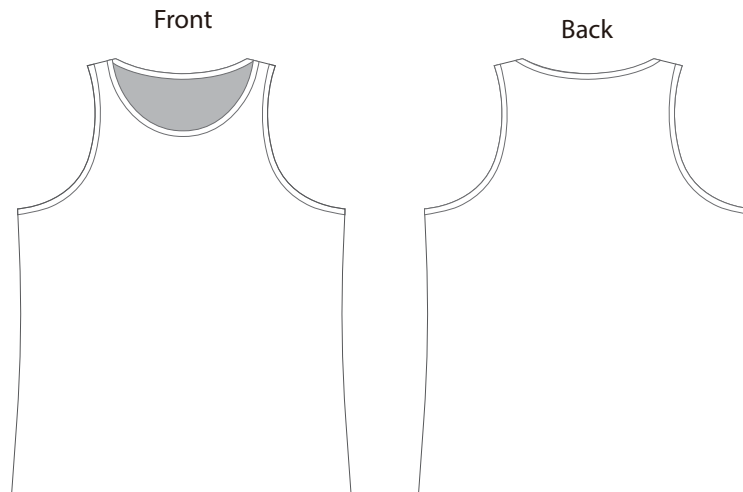

Decoration Options: Sublimation

Shown at 10% actual size

*Any pattern near the seam is possible to be covered by the stitches.

The positions to pay attention to are: neckline, shoulder seam, side seam, sleeves hem, bottom hem.

LOGO refer colour

-  PMS XX C
-  PMS XX C
-  PMS XX C

label type	√ if required (customized brand label will cause additional cost, our product included standard size label and wash label defaulty)	
brand label		
size label		
wash label		

Product: PCC040A
 Product Size: Women's Size
 Size L6: chest width = 76cm; Body length = 53cm ; Size L8: chest width = 81cm; Body length = 55.5cm
 Size L10: chest width = 86cm; Body length = 58.m ; Size L12: chest width = 91cm; Body length = 60.5cm
 Size L14: chest width = 96cm; Body length = 63cm ; Size L16: chest width = 101cm; Body length = 65.5cm
 Size L18: chest width = 106cm; Body length = 68cm
 Decoration Options: Sublimation

Size: L10

Shown at 10% actual size

*Any pattern near the seam is possible to be covered by the stitches.
 The positions to pay attention to are: neckline, shoulder seam, side seam, sleeves hem, bottom hem.