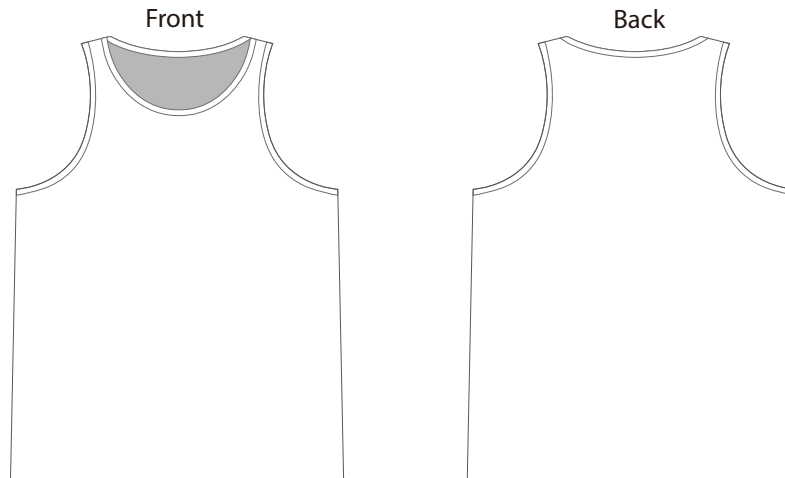

Product: PCC040A

Product Size: Kid's Size

Size 4Y: chest width = 70cm; Body length = 49.5cm ; Size 6Y: chest width = 75cm; Body length = 52.5cm

Size 8Y: chest width = 80cm; Body length = 55.5cm ; Size 10Y: chest width = 85cm; Body length = 58.5cm

Size 12Y: chest width = 90cm; Body length = 61.5cm ; Size 14Y: chest width = 95cm; Body length = 64.5cm

Size 16Y: chest width = 100cm; Body length = 67.5cm

Decoration Options: Sublimation

Size:10Y

Shown at 10% actual size

*Any pattern near the seam is possible to be covered by the stitches.

The positions to pay attention to are: neckline, shoulder seam, side seam, sleeves hem, bottom hem.

Size splits

Choose the corresponding size range of this SKU

Men's size	S	M	L	XL	2XL	3XL	4XL	5XL
order quantity								

Ladies' size	L8	L10	L12	L14	L16	L18
order quantity						

Kids'size	S	M	L	XL	2XL	3XL	4XL	5XL
order quantity