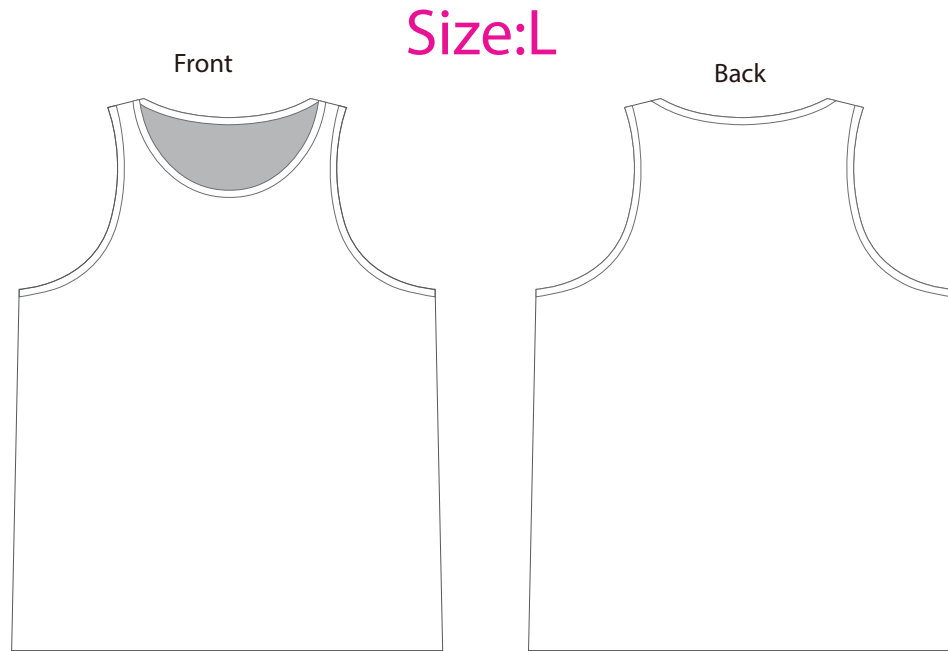

Product: PCC040A

Product Size: Men's Size

Size S: chest width = 102cm; Body length = 69cm ; Size M: chest width = 107cm; Body length = 72cm

Size L: chest width = 112cm; Body length = 75cm ; Size XL: chest width = 117cm; Body length = 78cm

Size 2XL: chest width = 122cm; Body length = 81cm ; Size 3XL: chest width = 127cm; Body length = 84cm

Size 4XL: chest width = 132cm; Body length = 87cm ; Size 5XL: chest width = 137cm; Body length = 89cm

Decoration Options: Sublimation

Shown at 10% actual size

*Any pattern near the seam is possible to be covered by the stitches.

The positions to pay attention to are: neckline, shoulder seam, side seam, sleeves hem, bottom hem.

Product: PCC040A
 Product Size: Women's Size
 Size L6: chest width = 76cm; Body length = 53cm ; Size L8: chest width = 81cm; Body length = 55.5cm
 Size L10: chest width = 86cm; Body length = 58.m ; Size L12: chest width = 91cm; Body length = 60.5cm
 Size L14: chest width = 96cm; Body length = 63cm ; Size L16: chest width = 101cm; Body length = 65.5cm
 Size L18: chest width = 106cm; Body length = 68cm
 Decoration Options: Sublimation