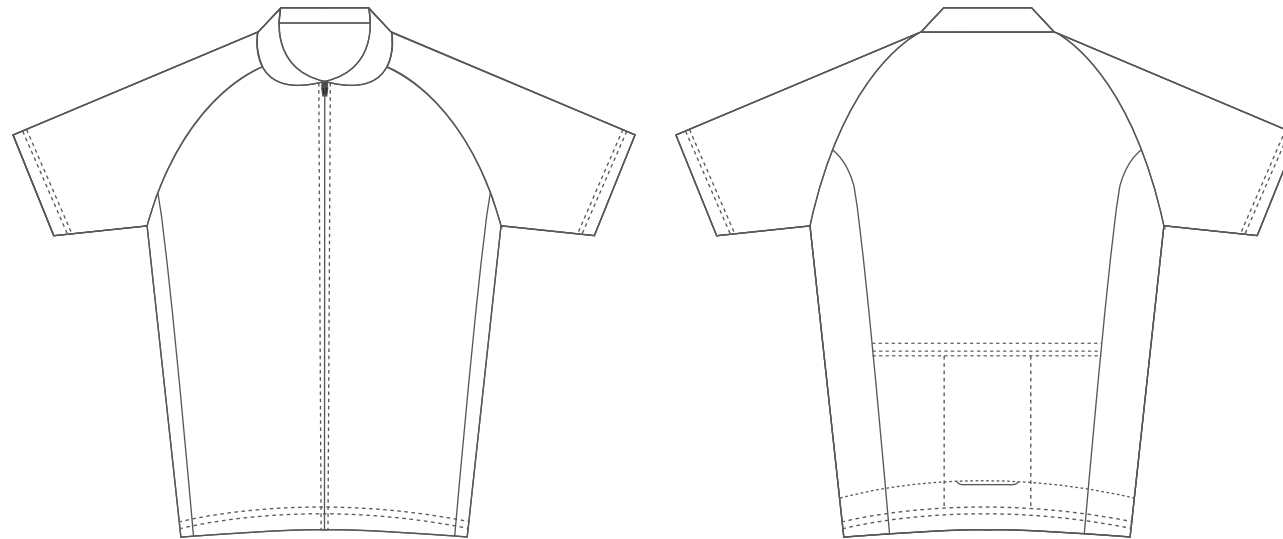

Product: PCC024
Product Size: Size S: chest width = 92cm; Body length = 60cm
Size M: chest width = 98cm; Body length = 62cm
Size L: chest width = 104cm; Body length = 64cm
Size XL: chest width = 110cm; Body length = 66cm
Size 2XL: chest width = 116cm; Body length = 68cm
Size 3XL: chest width = 122cm; Body length = 70cm
Size 4XL: chest width = 128cm; Body length = 72cm
Decoration Options: Sublimation

Example of xxxL

Shown at 10% actual size