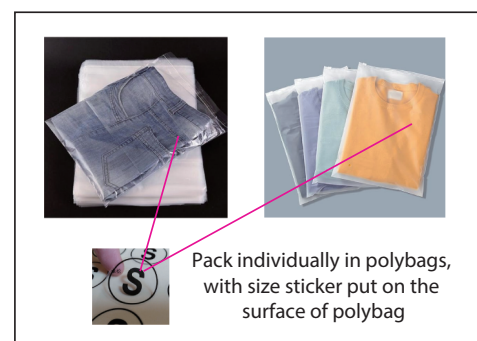

LOGO refer colour