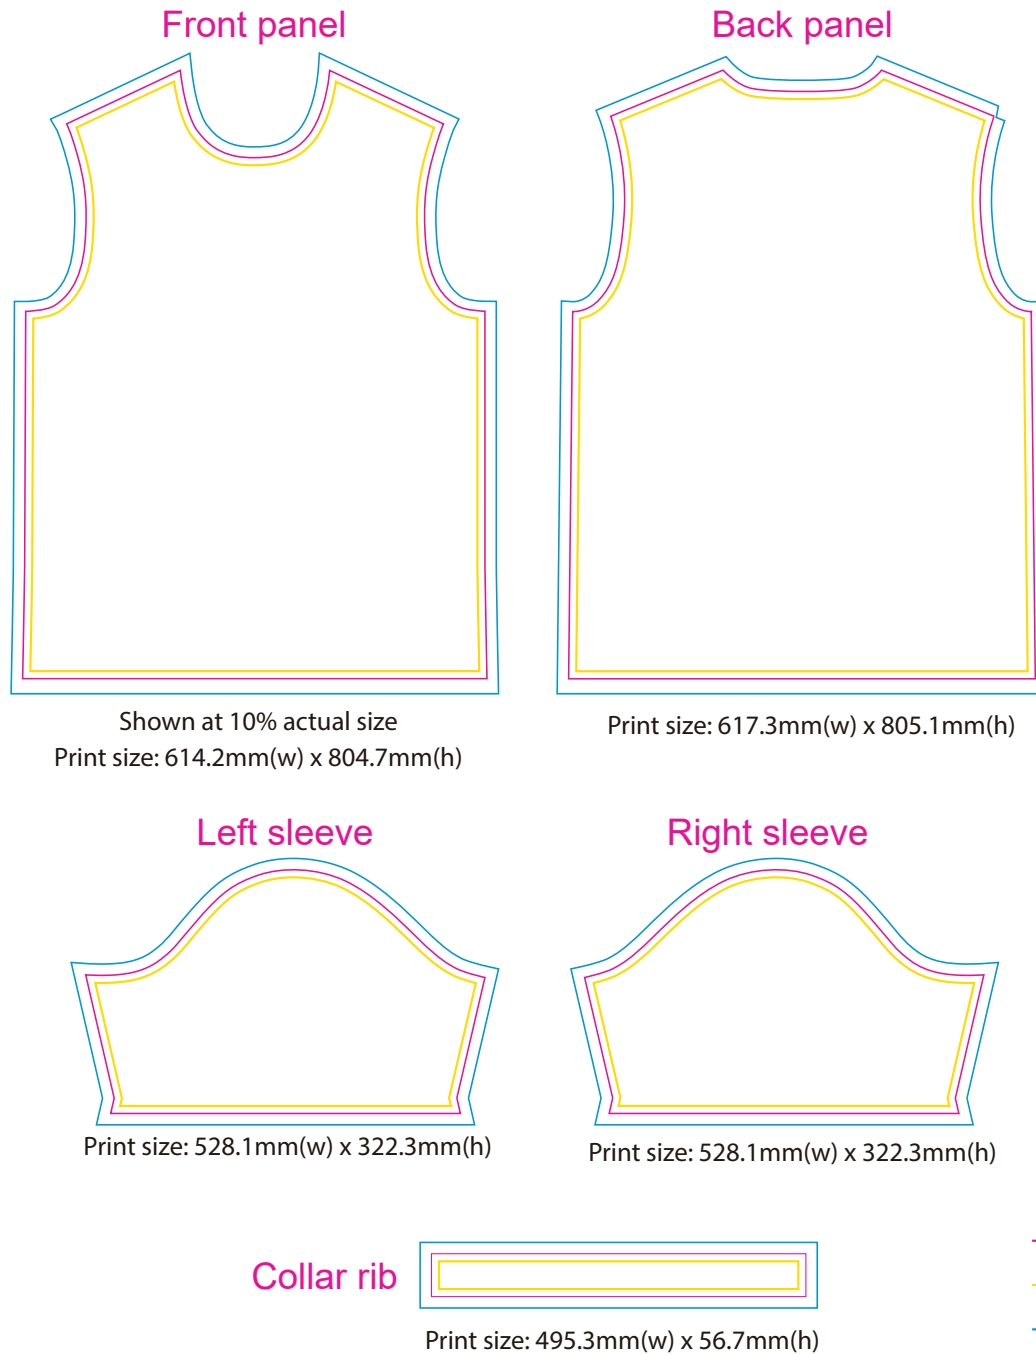

Product: PCC020  
 Product Size: Size S: chest=106cm; Body length=70.5cm ; Size M: chest=111cm; Body length=73cm  
 Size L: chest=116cm; Body length=75.5cm ; Size XL: chest=121cm; Body length=78cm  
 Size 2XL: chest=126cm; Body length=80.5cm ; Size 3XL: chest=131cm; Body length=83cm  
 Size 4XL: chest=136cm; Body length=85.5cm ; Size 5XL: chest=141cm; Body length=88cm  
 Decoration Options: Sublimation

## Size:L

\*Please note, some information on tags may be covered by the stitching seam connecting it to the garment. Please take note when designing your tag. This applies to the neckline, shoulder seam, side seam, sleeves or bottom hem.

### Size splits

Men's size	S	M	L	XL	2XL	3XL	4XL	5XL
order quantity								

Ladies' size	L8	L10	L12	L14	L16	L18
order quantity						

Unisex size	S	M	L	XL	2XL	3XL	4XL	5XL
order quantity								

### LOGO refer colour

label type	√ if required (customized brand label will cause additional cost, our product included standard size label and wash label defaulty)	
brand label		
size label		
wash label		