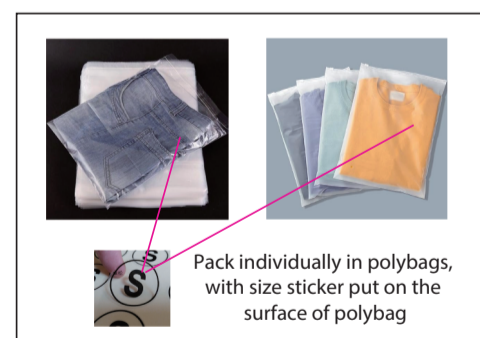

LOGO refer colour

	PMS XX C
	PMS XX C
	PMS XX C