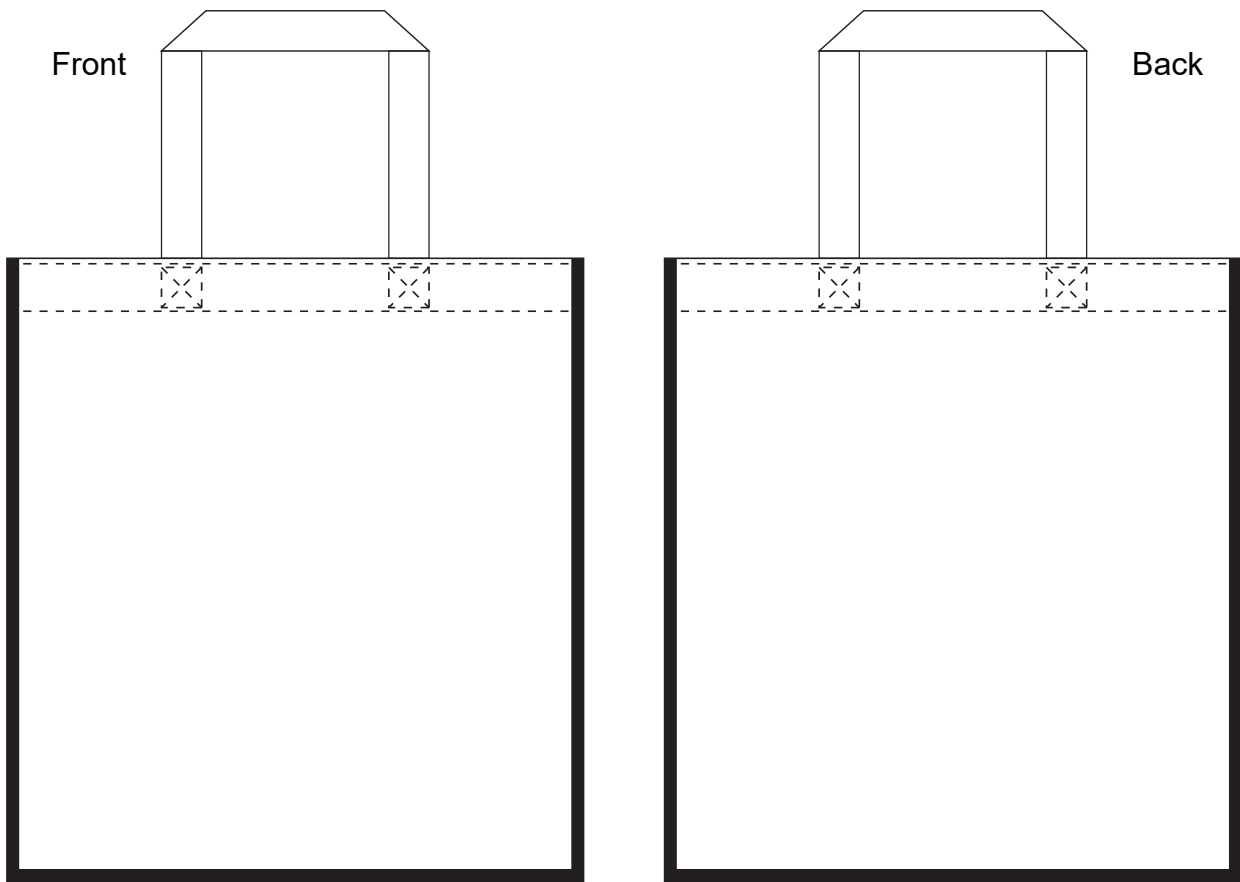

Product: PCBC133
Product Size: 305mm(w)x330mm(h)x203mm(d)
Decoration Options: Sublimation

Shown at 25% actual size

Print size: 305mm(w) x 330mm(h)

- Knife line
- Safe print area
- Bleed area