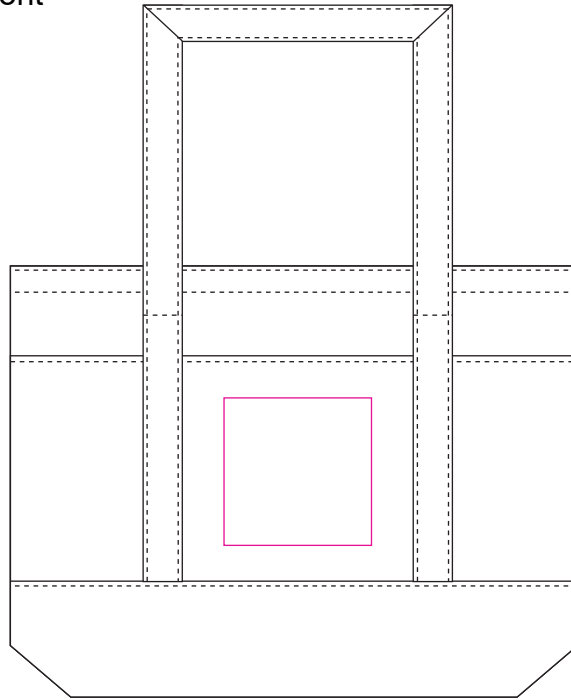

Product: PCBC121
Product Size: 500mm(W)x380mm(H)x100mm(D)
Decoration Options: Screen Print

Front

Bottom

Shown at 15% actual size
Print size: 130mm(W)x130mm(H)