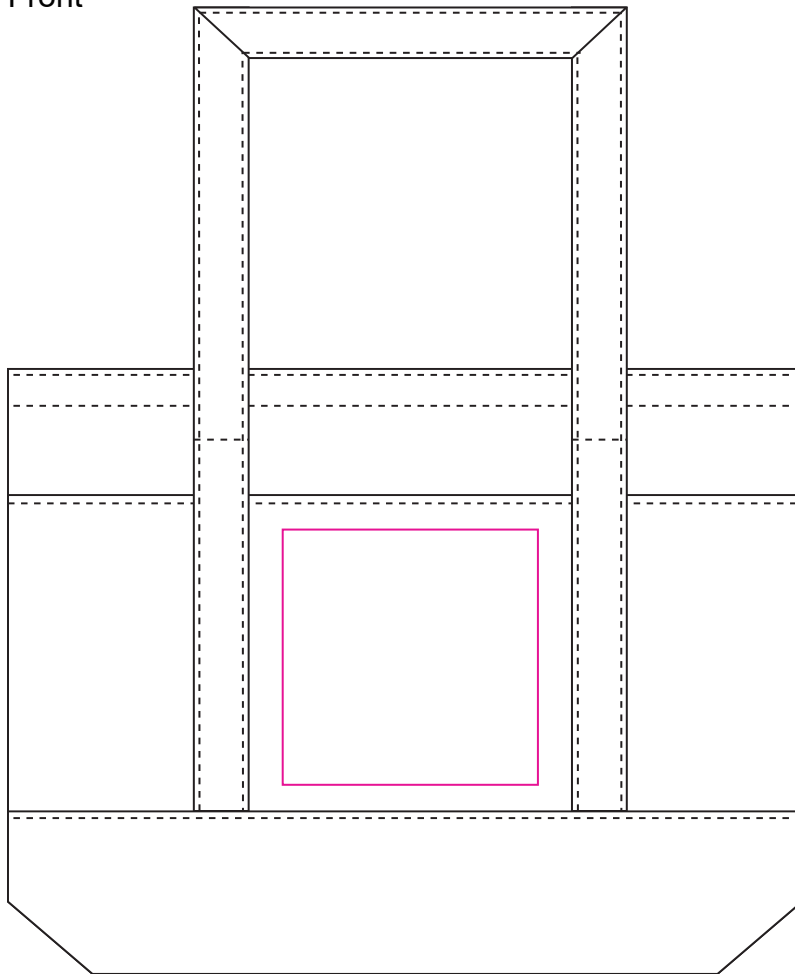

Product: PCBC120
Product Size: 420mm(W)x320mm(H)x100mm(D)
Decoration Options: Screen Print

Front

Bottom

Shown at 25% actual size
Print size: 135mm(W)x135mm(H)