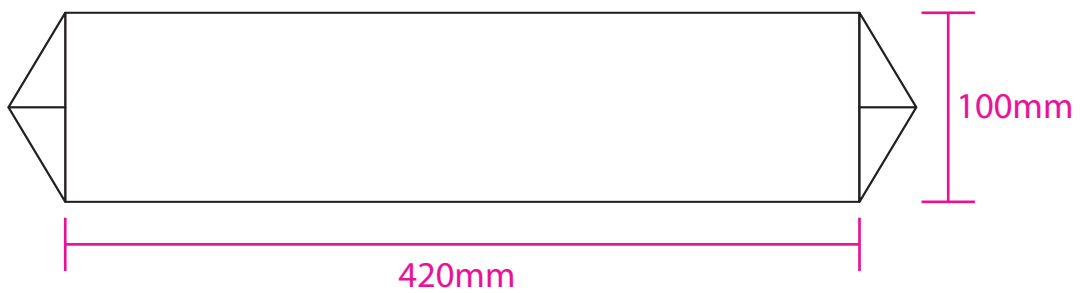

Product: PCBC120
Product Size: 420mm(W)x320mm(H)x100mm(D)
Decoration Options: Screen Print

Front

Bottom

Shown at 25% actual size
Print size: 135mm(W)x135mm(H)