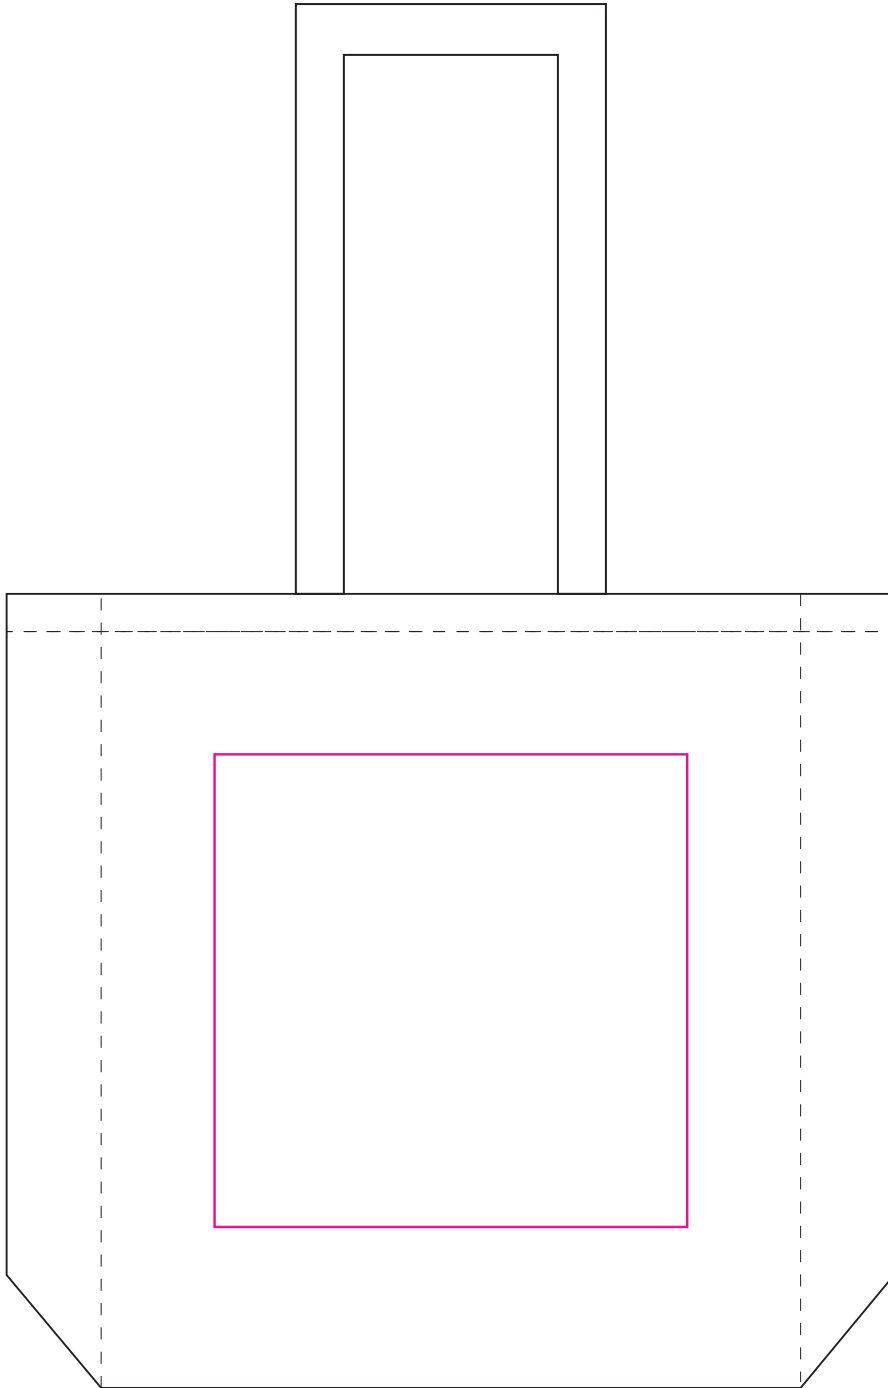

Product: PCBC020
Product Size: 370mm(W)x 420mm(H)x 100mm(L), Handle size: 800mm(L) x 25mm(W)
Decoration Options: Screen Print , Full Colour

Print size:250mm(w)×250mm(h)
Shown at 25% actual size