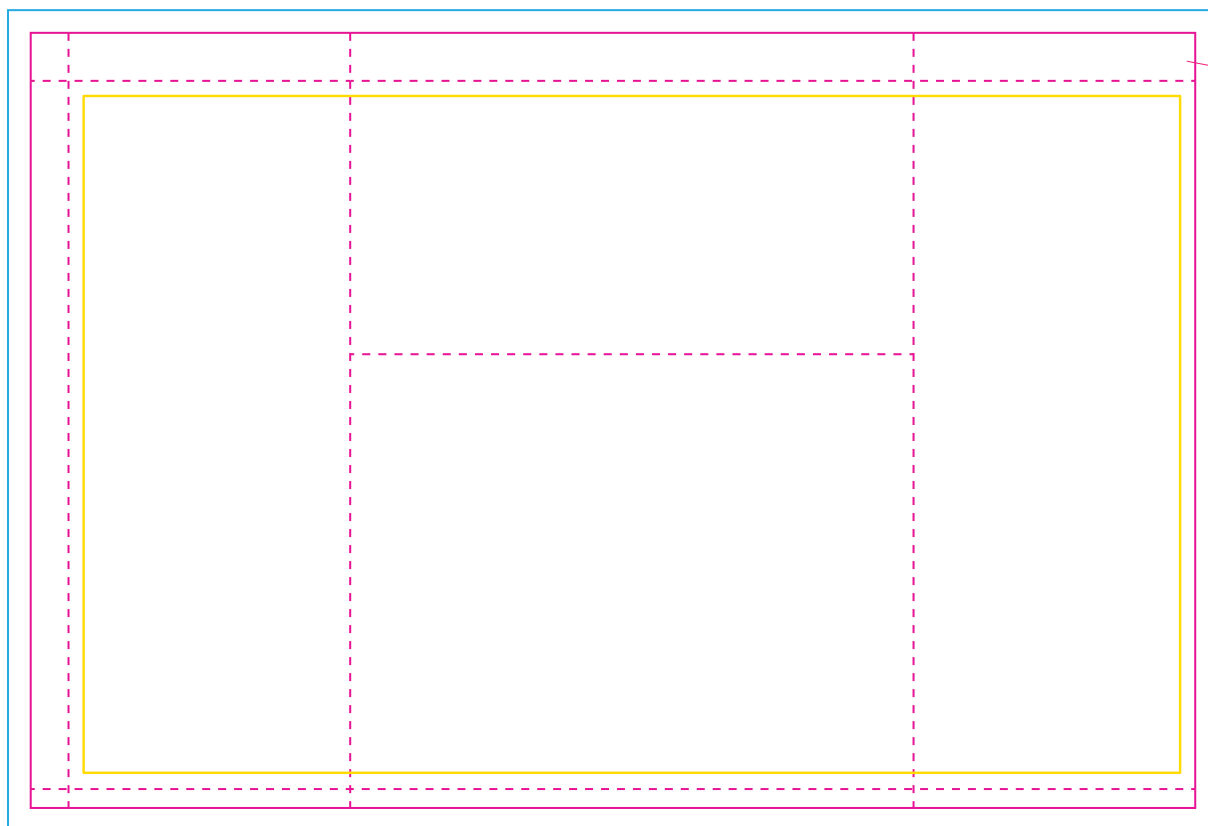

Product: PC4569  
Product Size: 300mm(W)x 410mm(H)  
Decoration Options: Sublimation

Front

Back

Shown at 25% actual size

Black tape area

Print size: 616mm(w) x 410mm(h)  
Shown at 25% actual size

- Knife line
- Safe print area
- Bleed line