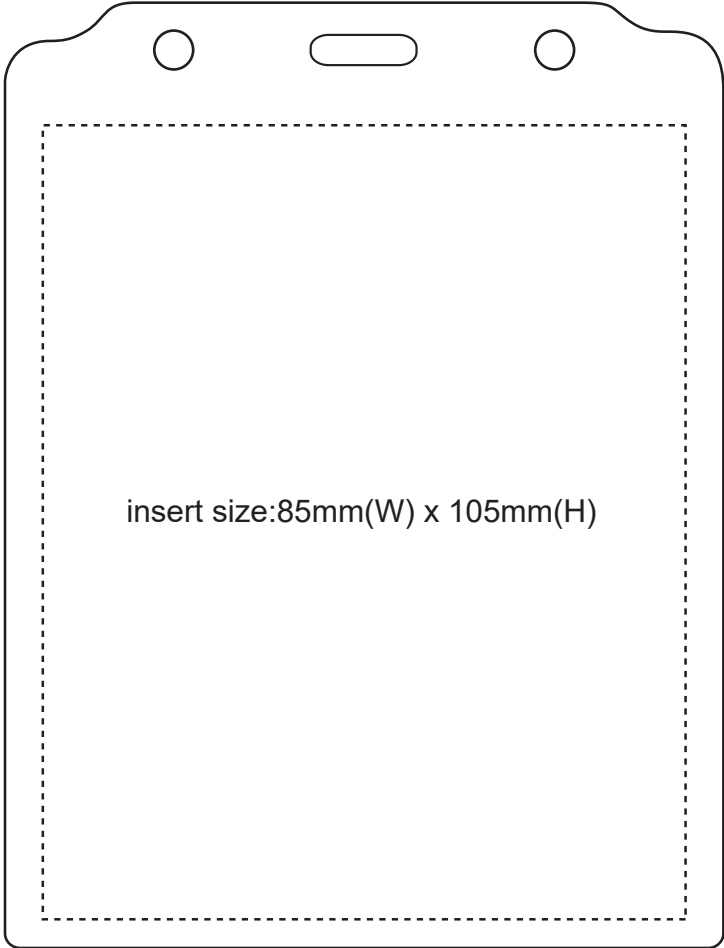

Product: CARD005  
Product Size: 95x125 mm  
Decoration Options: Print

Shown at 100% actual size