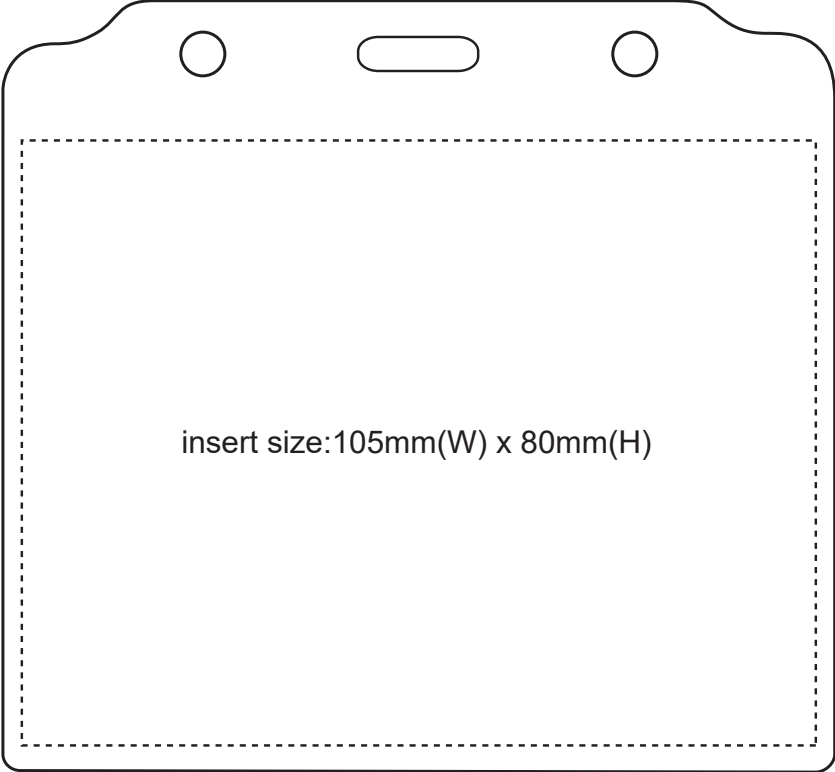

Product: CARD002
Product Size: 110x102mm
Decoration Options: Print

Shown at 100% actual size