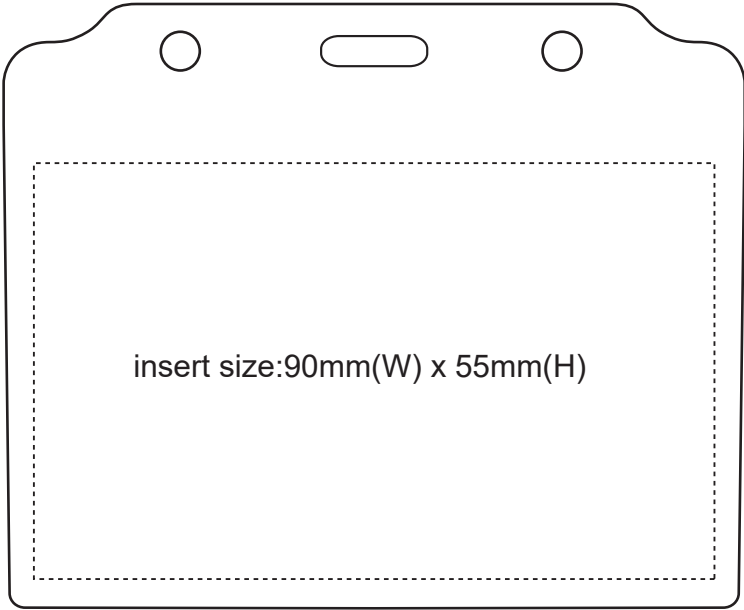

Product: CARD001
Product Size: 98x80mm
Decoration Options: Print

Shown at 100% actual size