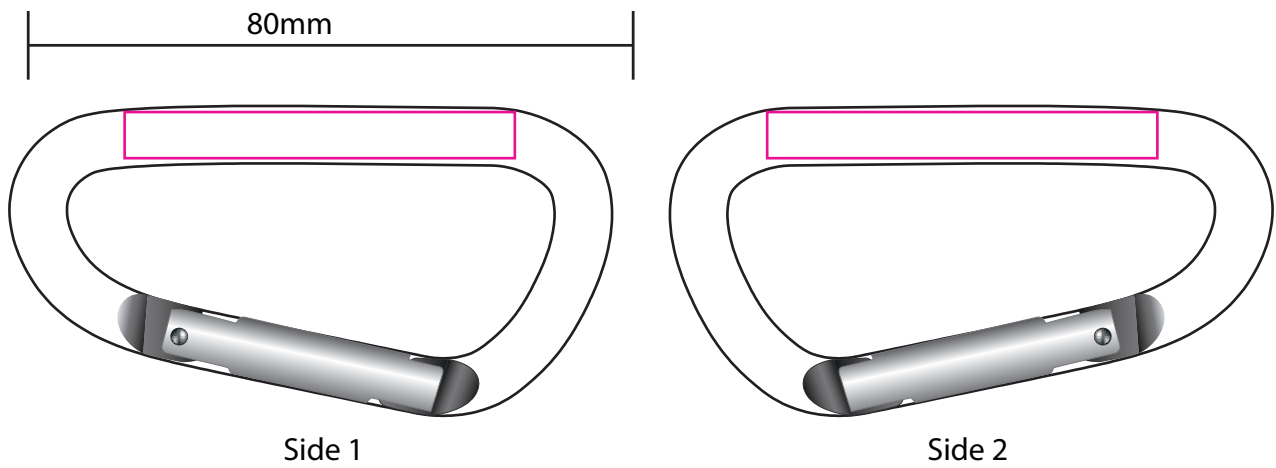

Product: B006
Product Size: 80x41.1mm
Decoration Options: Screen print

Shown at 100% actual size
Print size: 51.6mm(w) x 6.1mm(h)