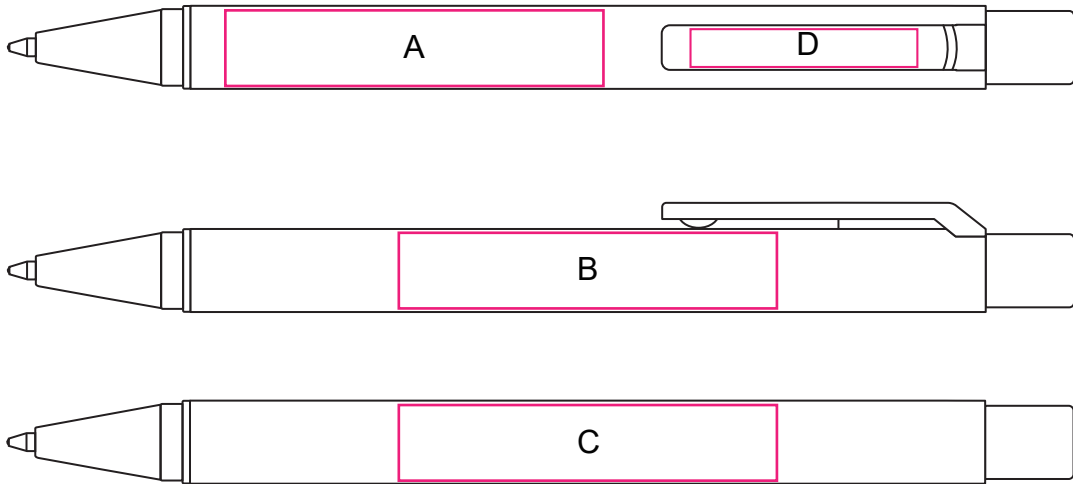

Product: PCS043  
Product Size: 141mm(W)x 11.2mm(H)  
Decoration Options: Print

Shown at 100% actual size  
Print size: A/B/C: 50mm(W) x 10mm(H)  
D: 30mm(W) x 5mm(H)