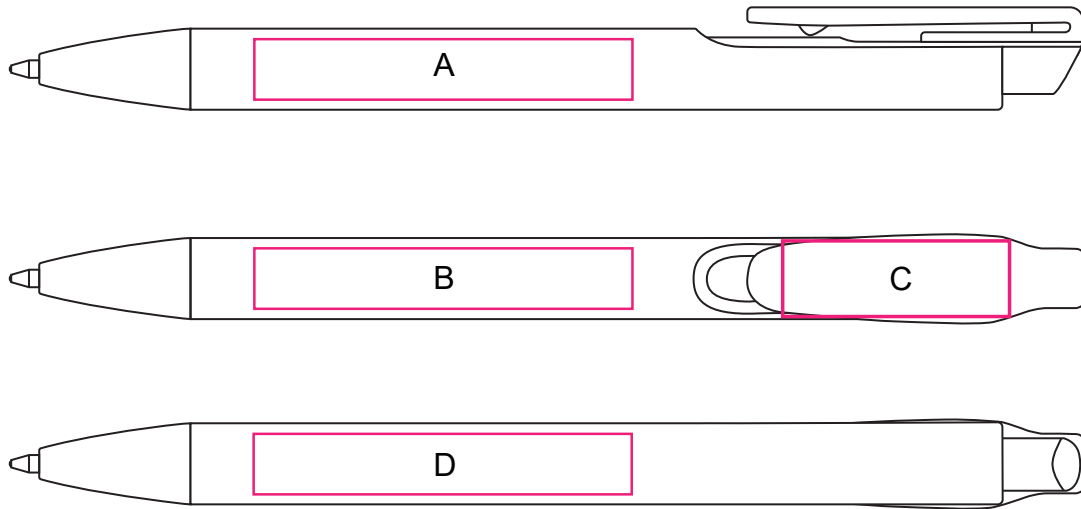

Product: PCS020
Product Size: 142mm(W)x 11mm(H)
Decoration Options: Print

Shown at 100% actual size

Print size: A/B/D: 50mm(W) x 8mm(H)
C: 30mm(W) x 10mm(H)