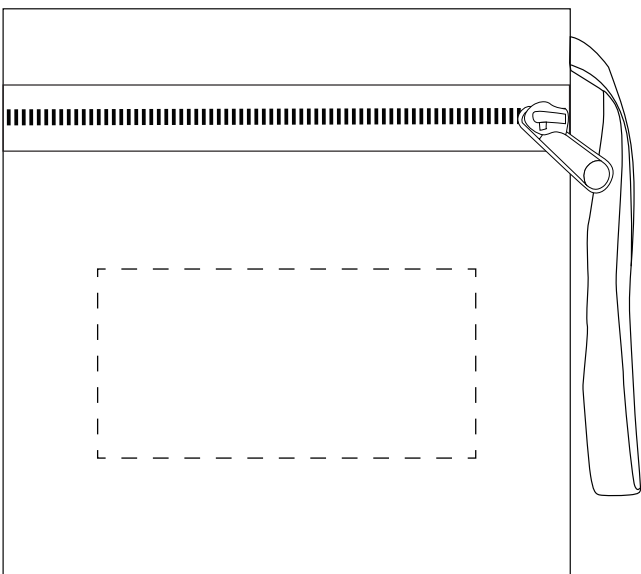

Product: PCPB077  
Product Size: 370mm(W)x450mm(H),  
Decoration Options:

Shown at 25% actual size

Print size: 100mm(w)×50mm(h)

Shown at 50% actual size

Print size: 100mm(w)×50mm(h)

Shown at 50% actual size

Print size: 100mm(w)×100mm(h)