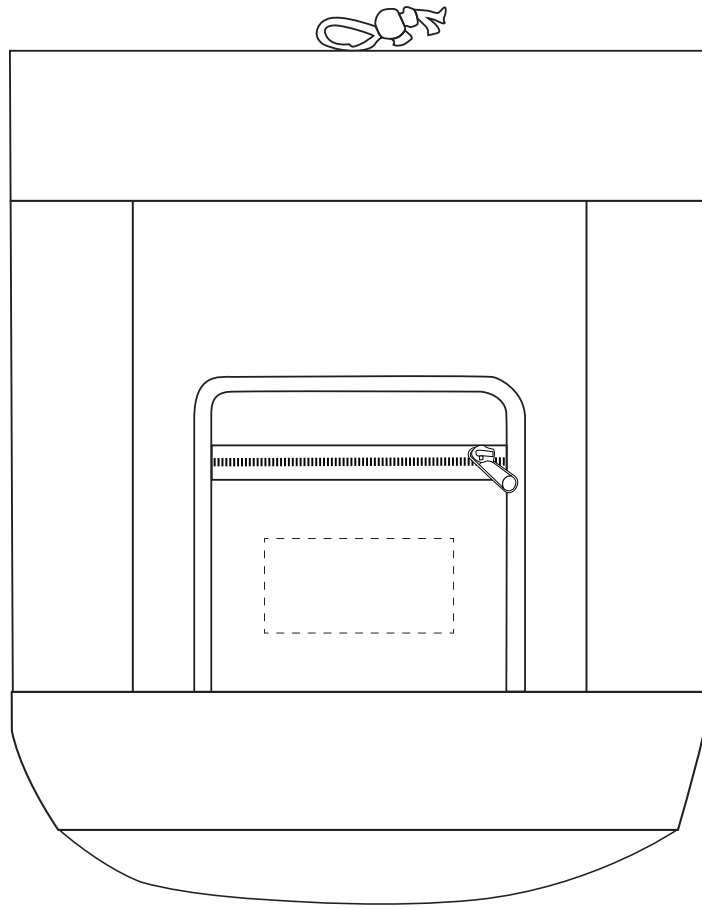

Product: PCPB077  
Product Size: 370mm(W)x450mm(H),  
Decoration Options:

Shown at 25% actual size

Print size: 100mm(w)×50mm(h)

Shown at 50% actual size

Print size: 100mm(w)×50mm(h)

Shown at 50% actual size

Print size: 100mm(w)×100mm(h)